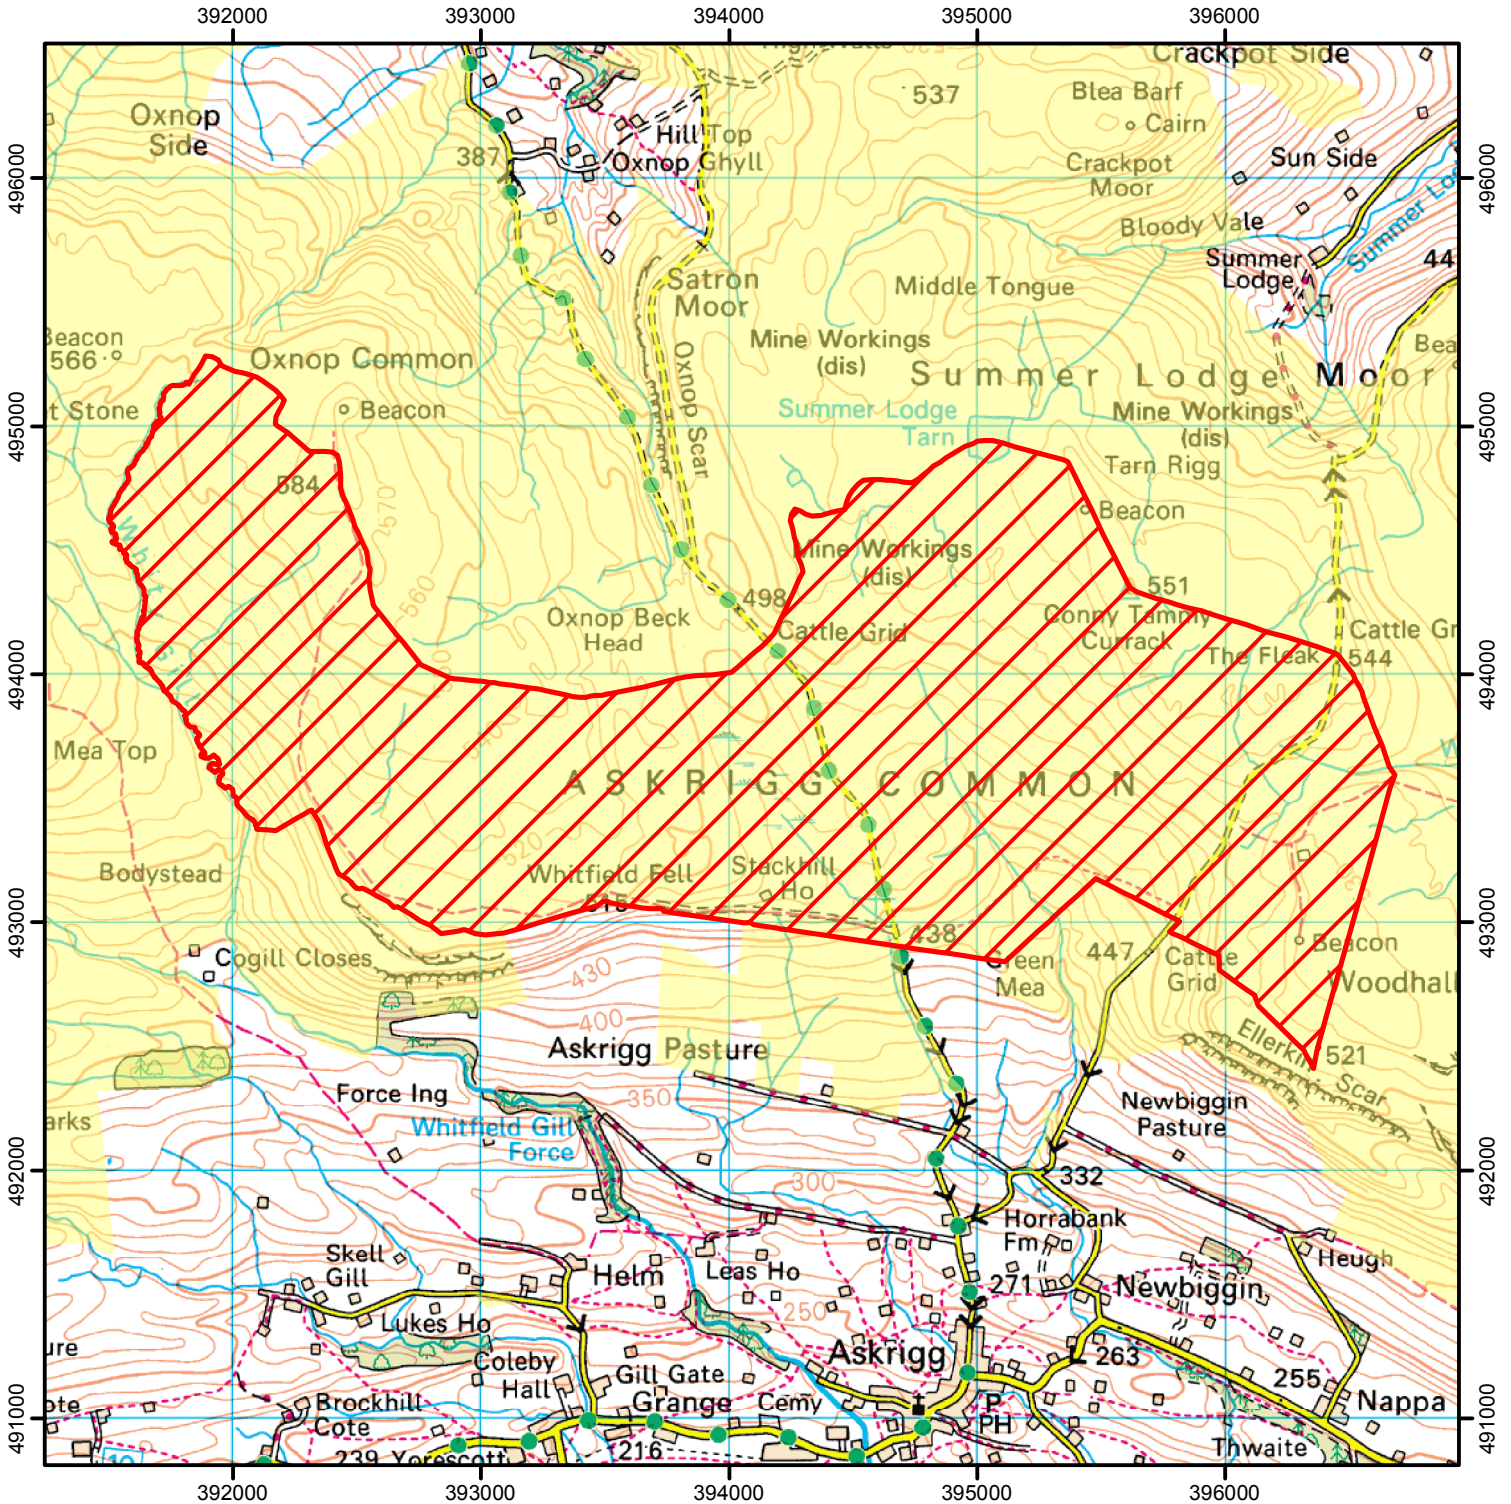

CROW Open Access : Consultation on review of restriction

(Please see accompanying notice)

(This does not affect Public Rights of Way)

Consultation start date: 20 July 2015

Consultation end date: 17 August 2015

Case Number: 2005010037

0 500 1,000 2,000 Metres

© Crown Copyright and database right 2015. All rights reserved.
Ordnance Survey Licence number 100022021.

CROW Consultation
CROW Access Land

For more information call the Open Access Contact Centre on 0300 060 2091
or visit our website at www.gov.uk/right-of-way-open-access-land/use-your-right-to-roam