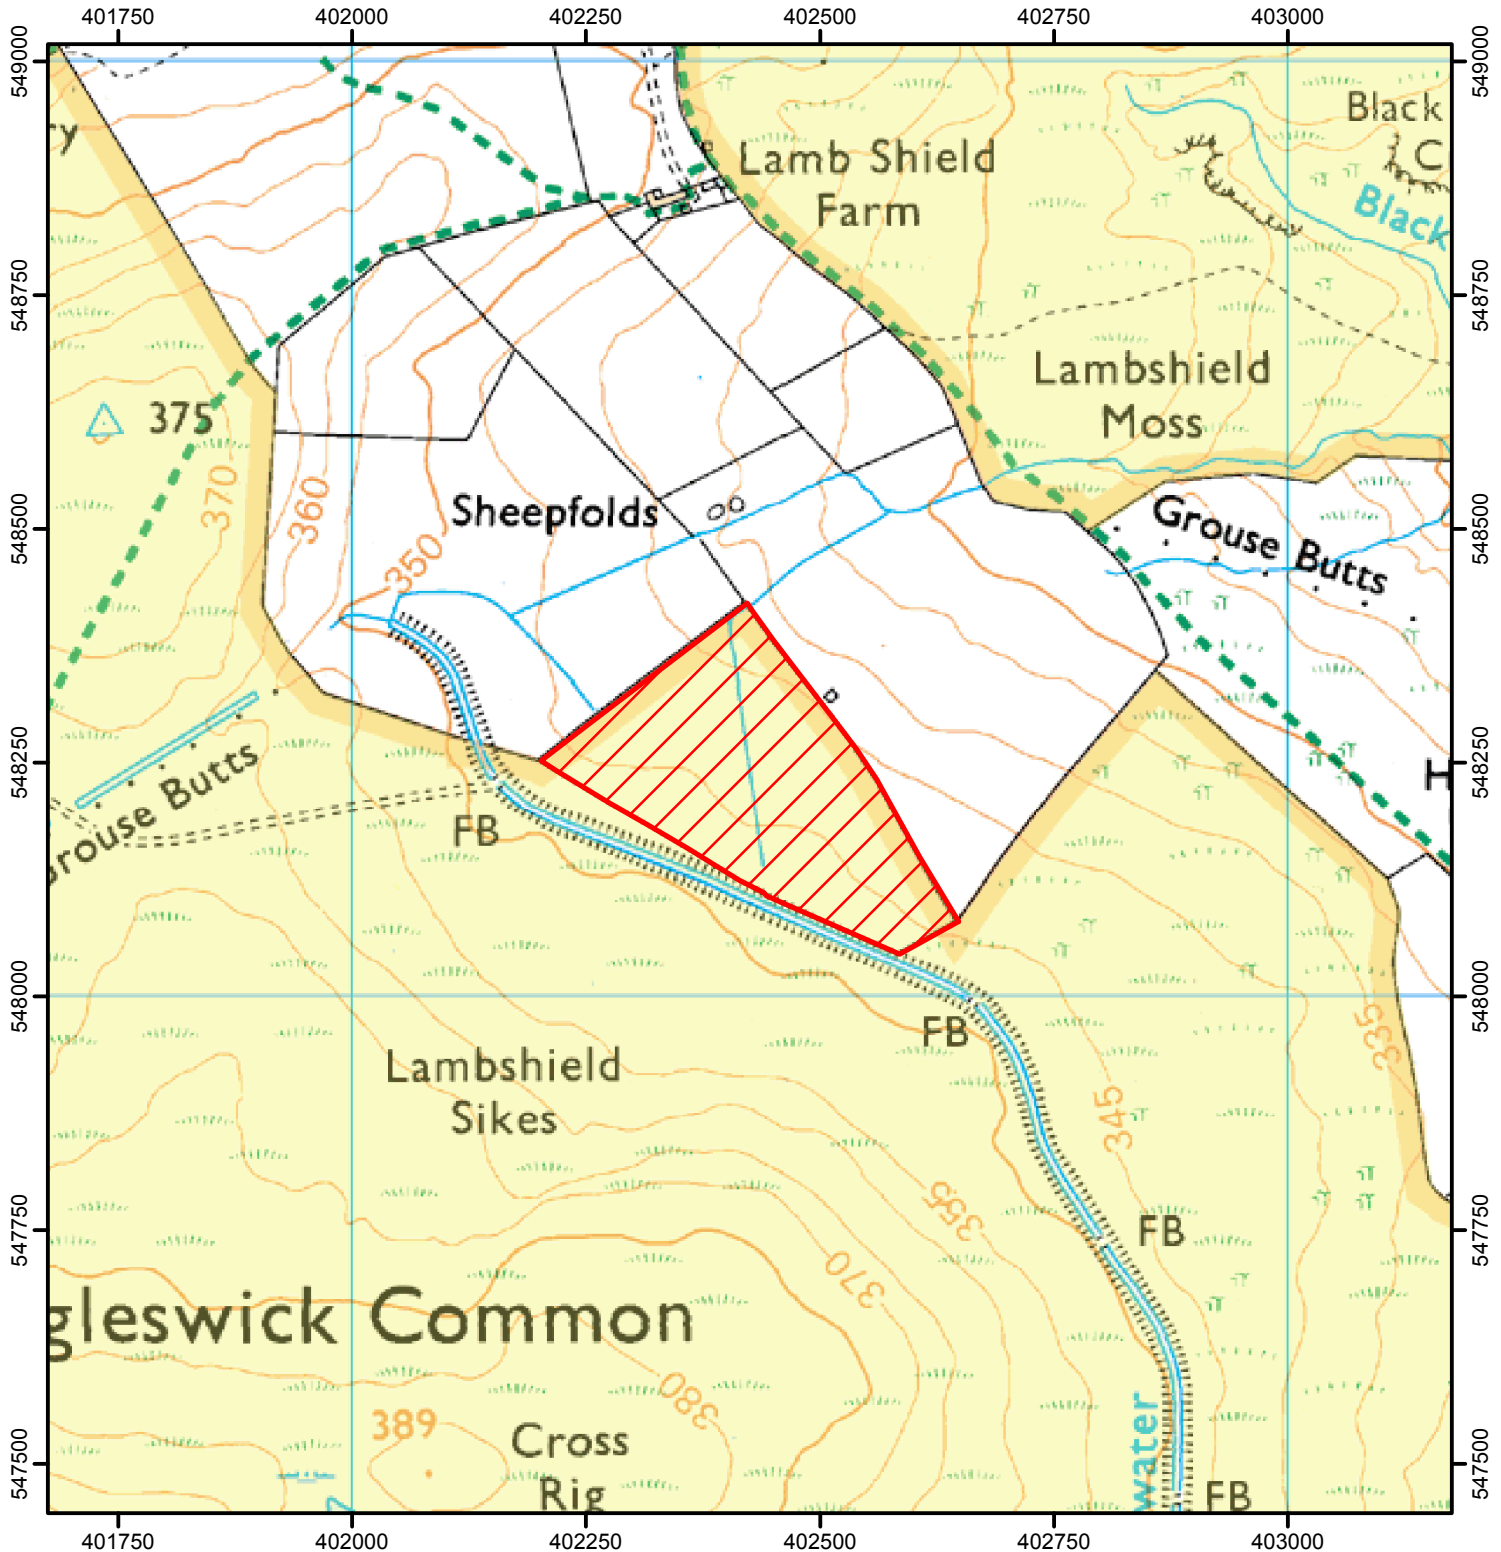

NO PUBLIC ACCESS

In the interests of public safety, the open access land shown hatched on the map below is restricted.

From 12/05/2015 to 12/05/2021

Case Number: 200511004

© Crown Copyright and database right 2015.
All rights reserved. Ordnance Survey Licence number 100022021

 Restricted Open Access Land

 Open Access Land

For more information call the Open Access Contact Centre on 0300 060 2091
or visit our website at www.gov.uk/right-of-way-open-access-land/use-your-right-to-roam