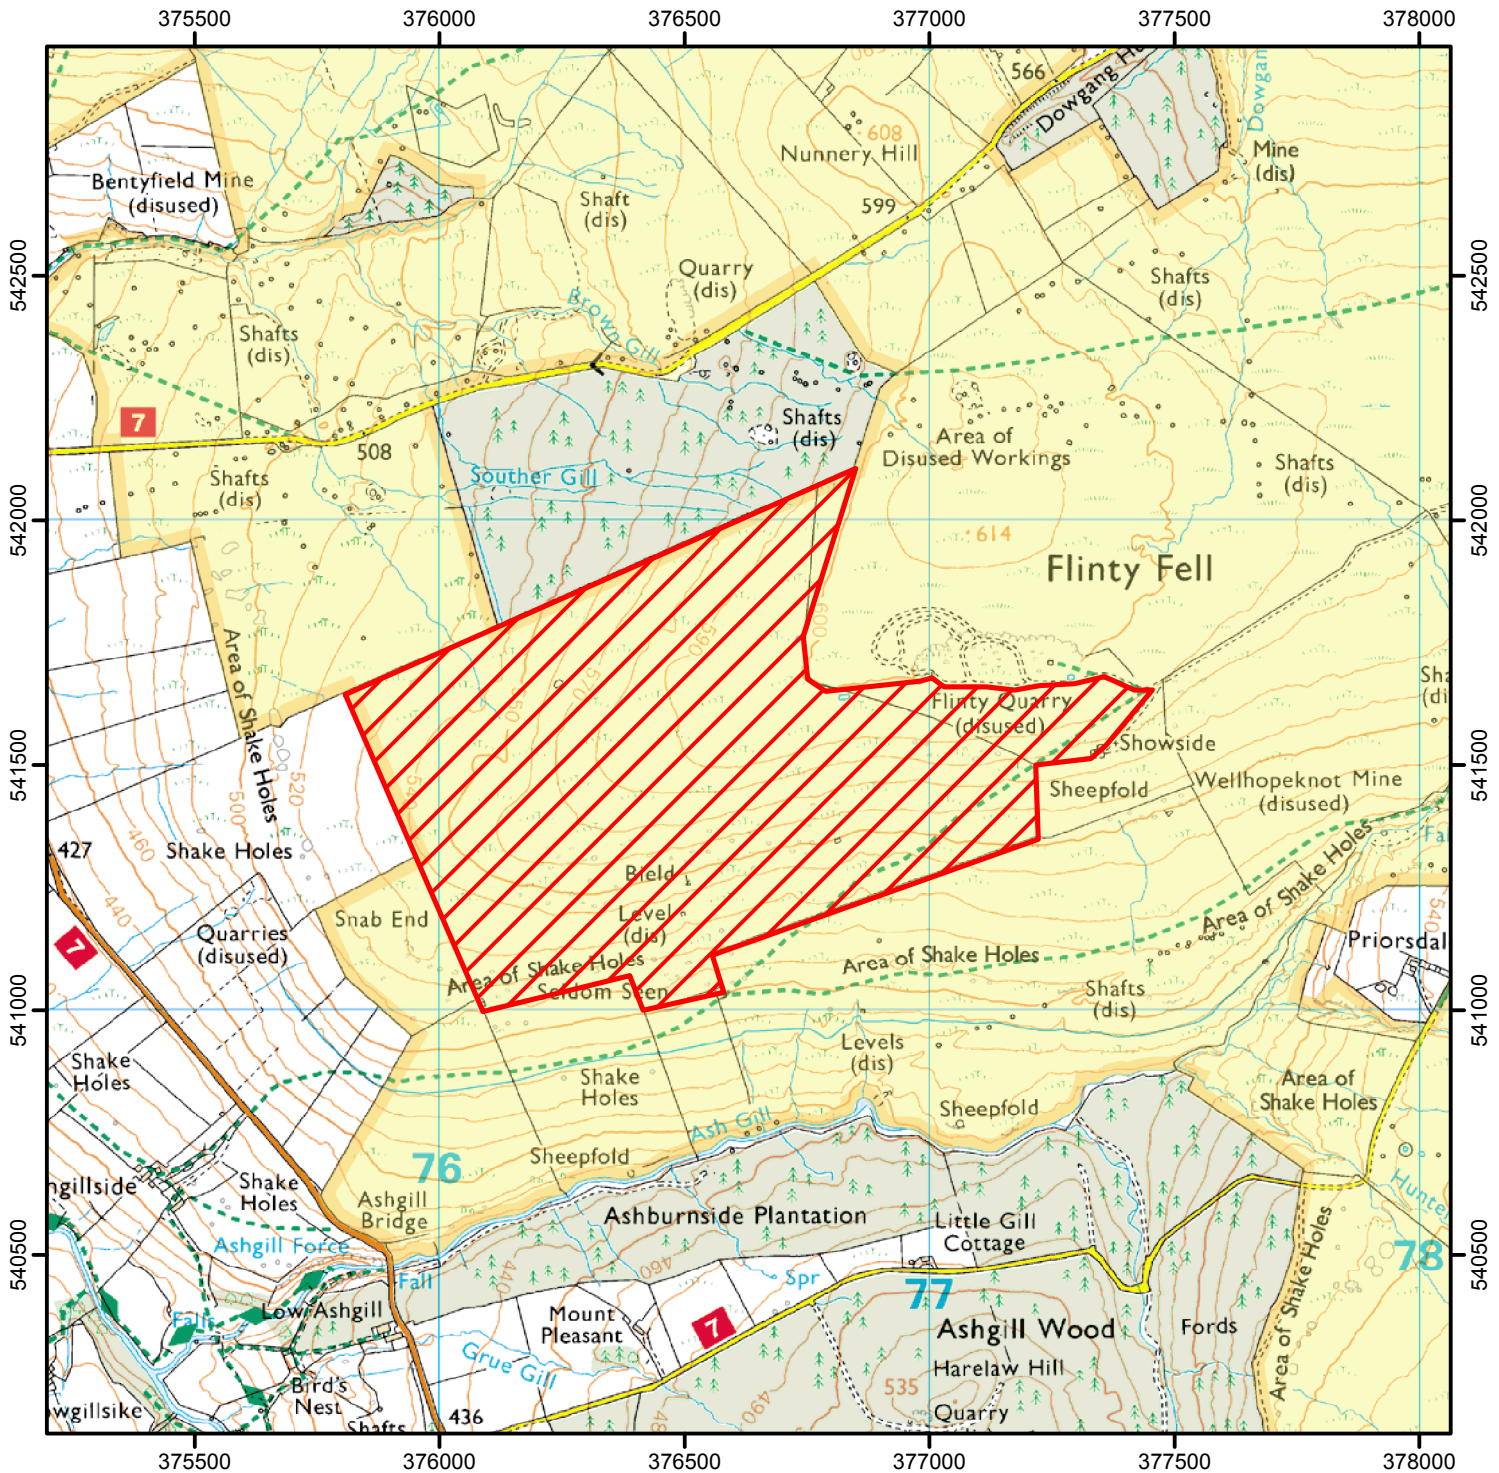

NATURAL
ENGLAND

NO DOGS

To protect sensitive wildlife, dogs are not allowed on the open access land shown hatched on the map below.

This does not affect Public Rights of Way where dogs must be kept under effective control.

Between: October 1st and March 31st each year (until 2021)

Case Number: 200808091

0 250 500 1,000
Metres

© Crown Copyright and database right 2015.
Ordnance Survey 100022021

Restricted Open Access Land

Open Access Land

For more information call the Open Access Contact Centre on 0300 060 2091
or visit our website at www.gov.uk/right-of-way-open-access-land/use-your-right-to-roam