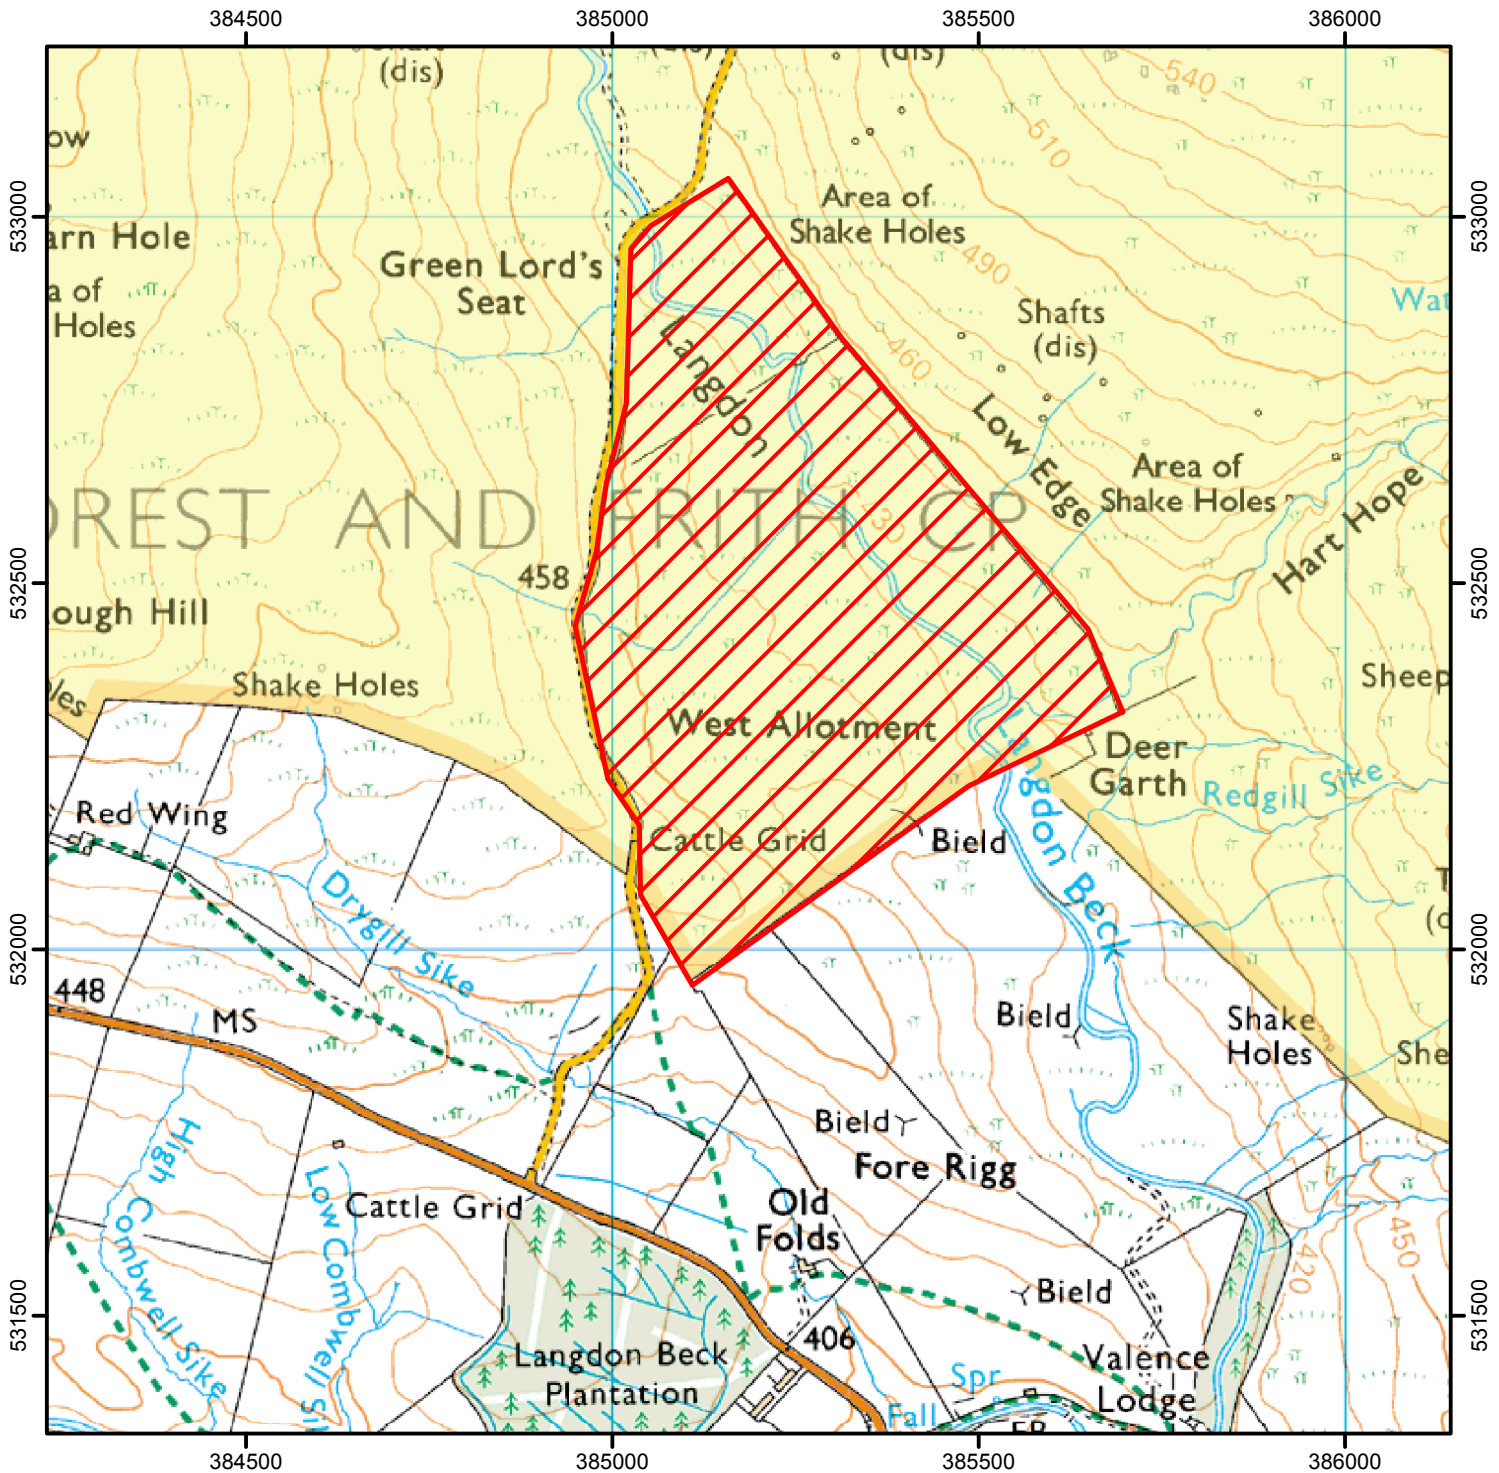

NO OPEN ACCESS

To protect sensitive wildlife, the open access land shown hatched on the map below is temporarily closed.

From: March 1st to May 31st (until 2021)

(This does not affect Public Rights of Way)

Case Number: 2009085039

0 250 500 Metres

© Crown Copyright and database right 2015. Ordnance Survey 100022021

 Restricted Open Access Land

 Open Access Land

For more information call the Open Access Contact Centre on 0300 060 2091 or visit our website at www.gov.uk/right-of-way-open-access-land/use-your-right-to-roam