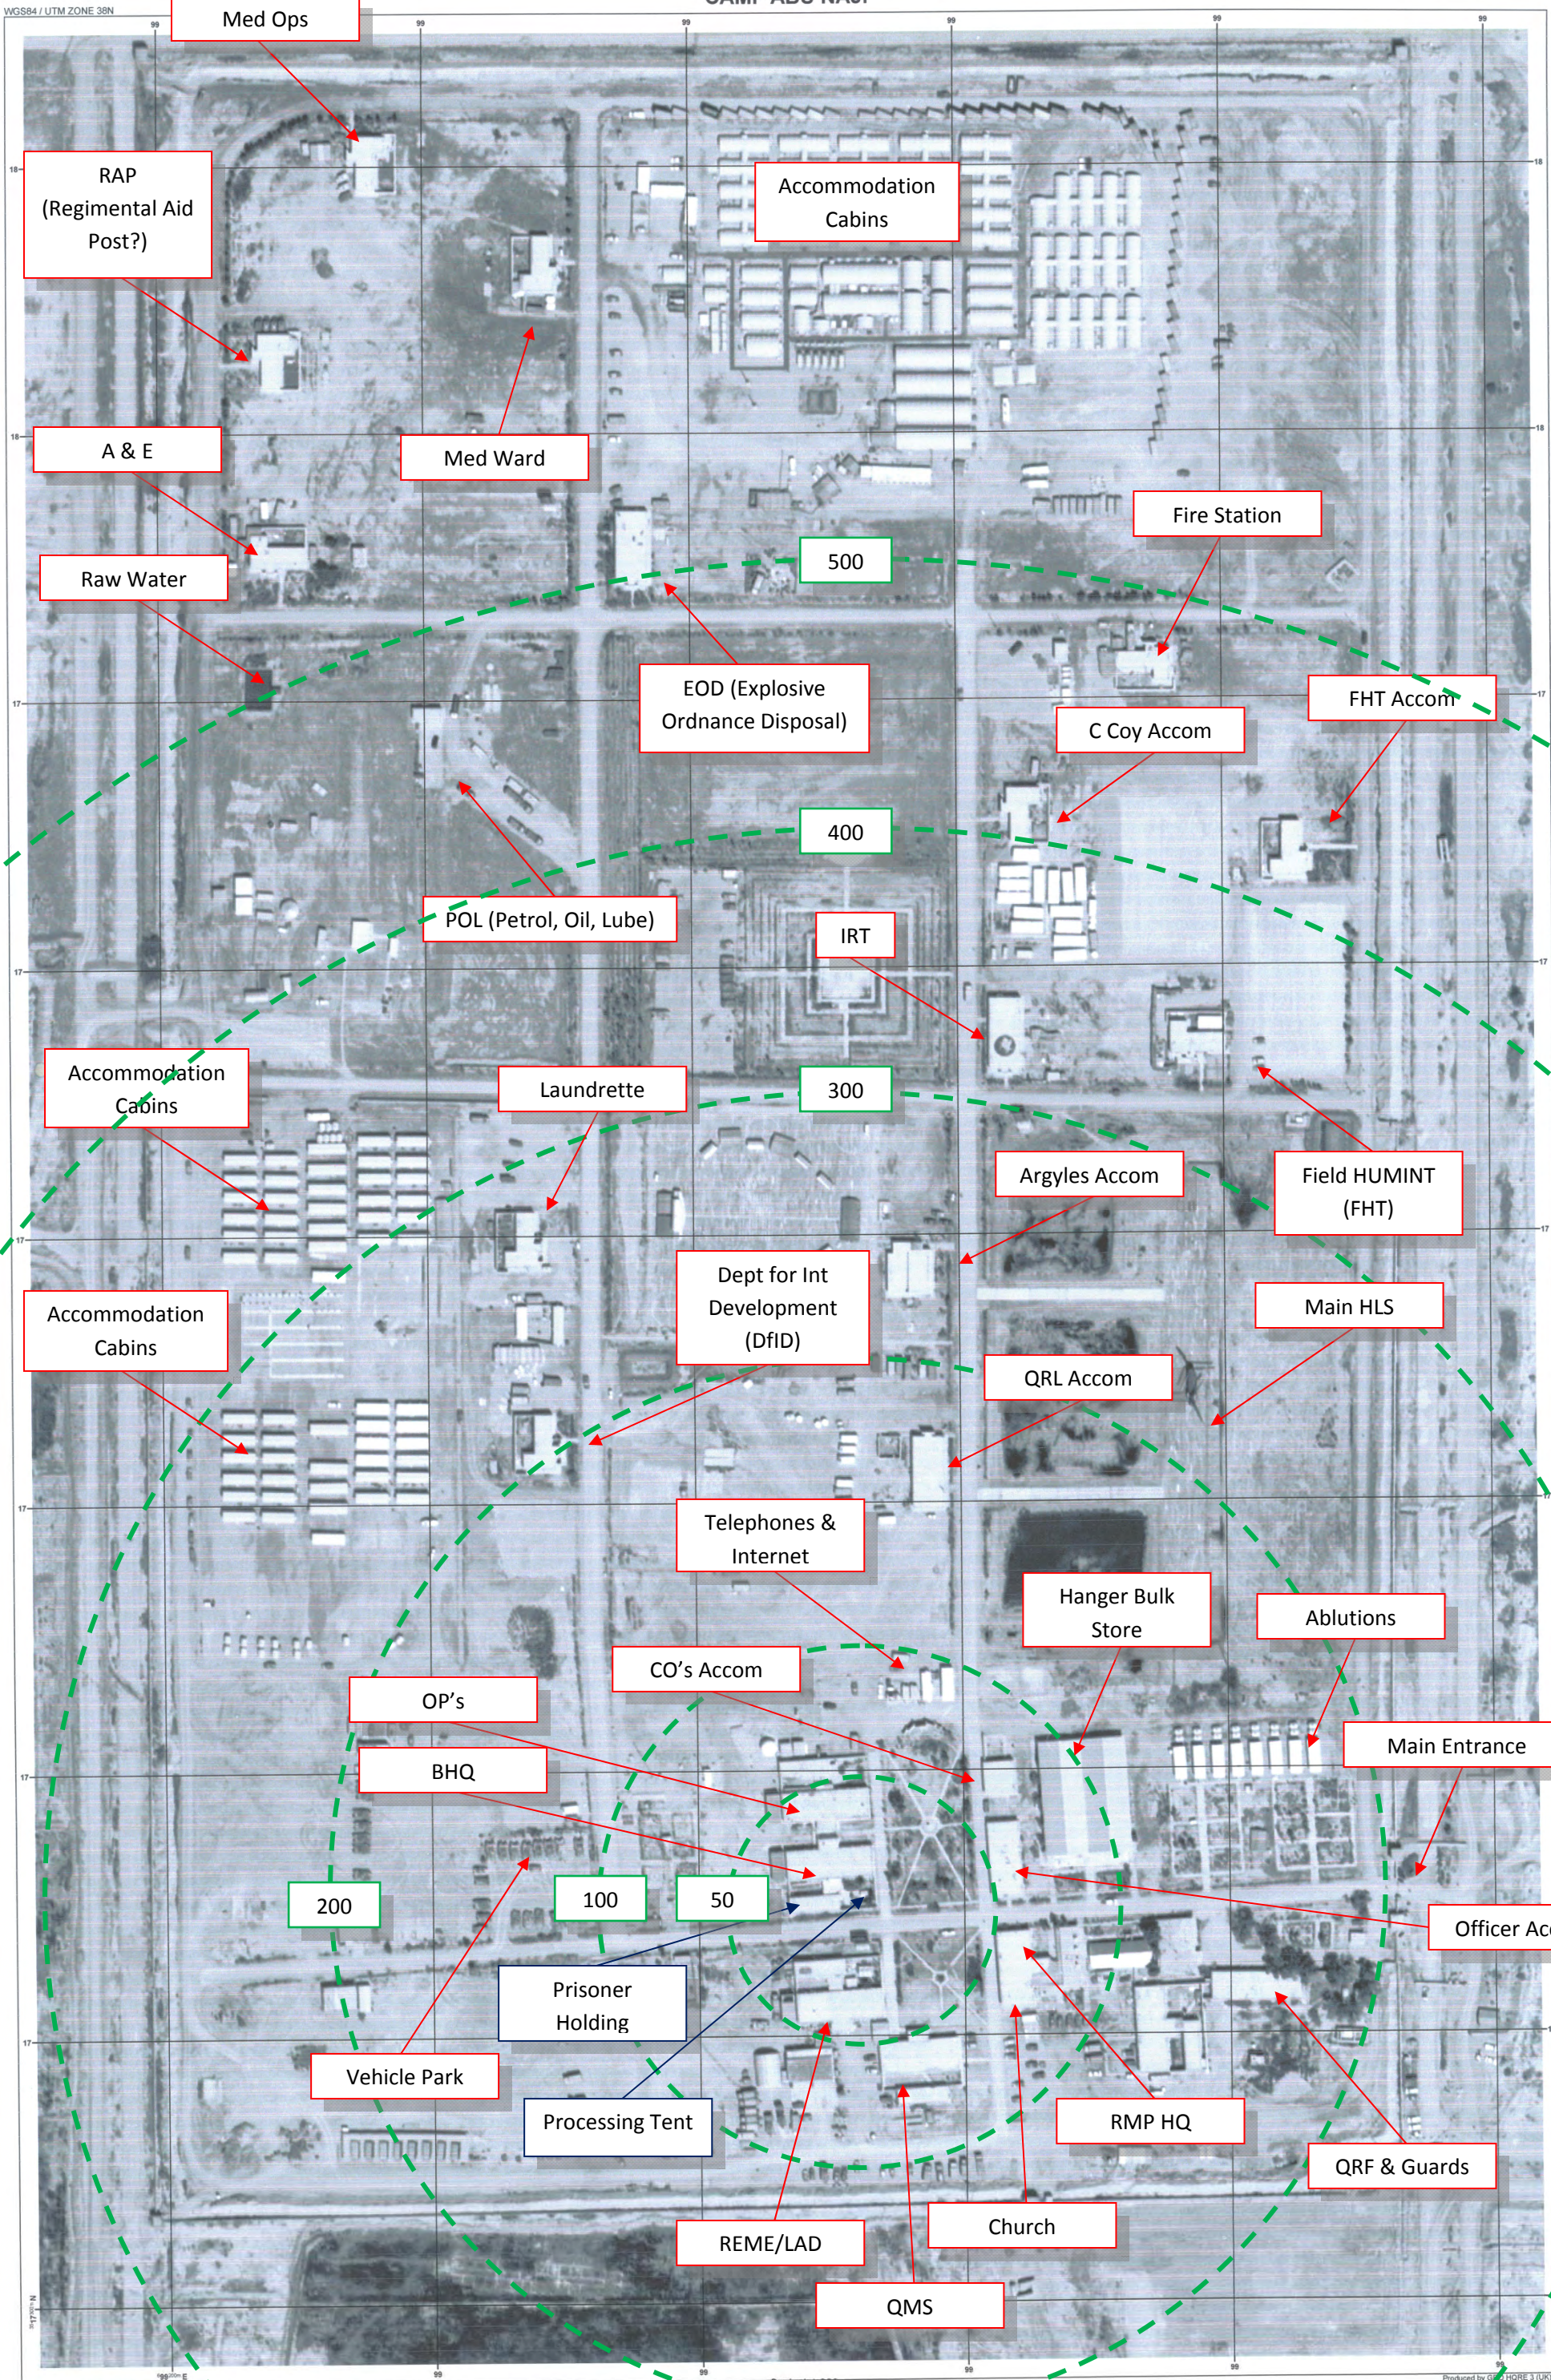

CAMP ABU NAJI

WGS84 / UTM ZONE 38N

Imagery Dated March 2004

Scale 1:1,000