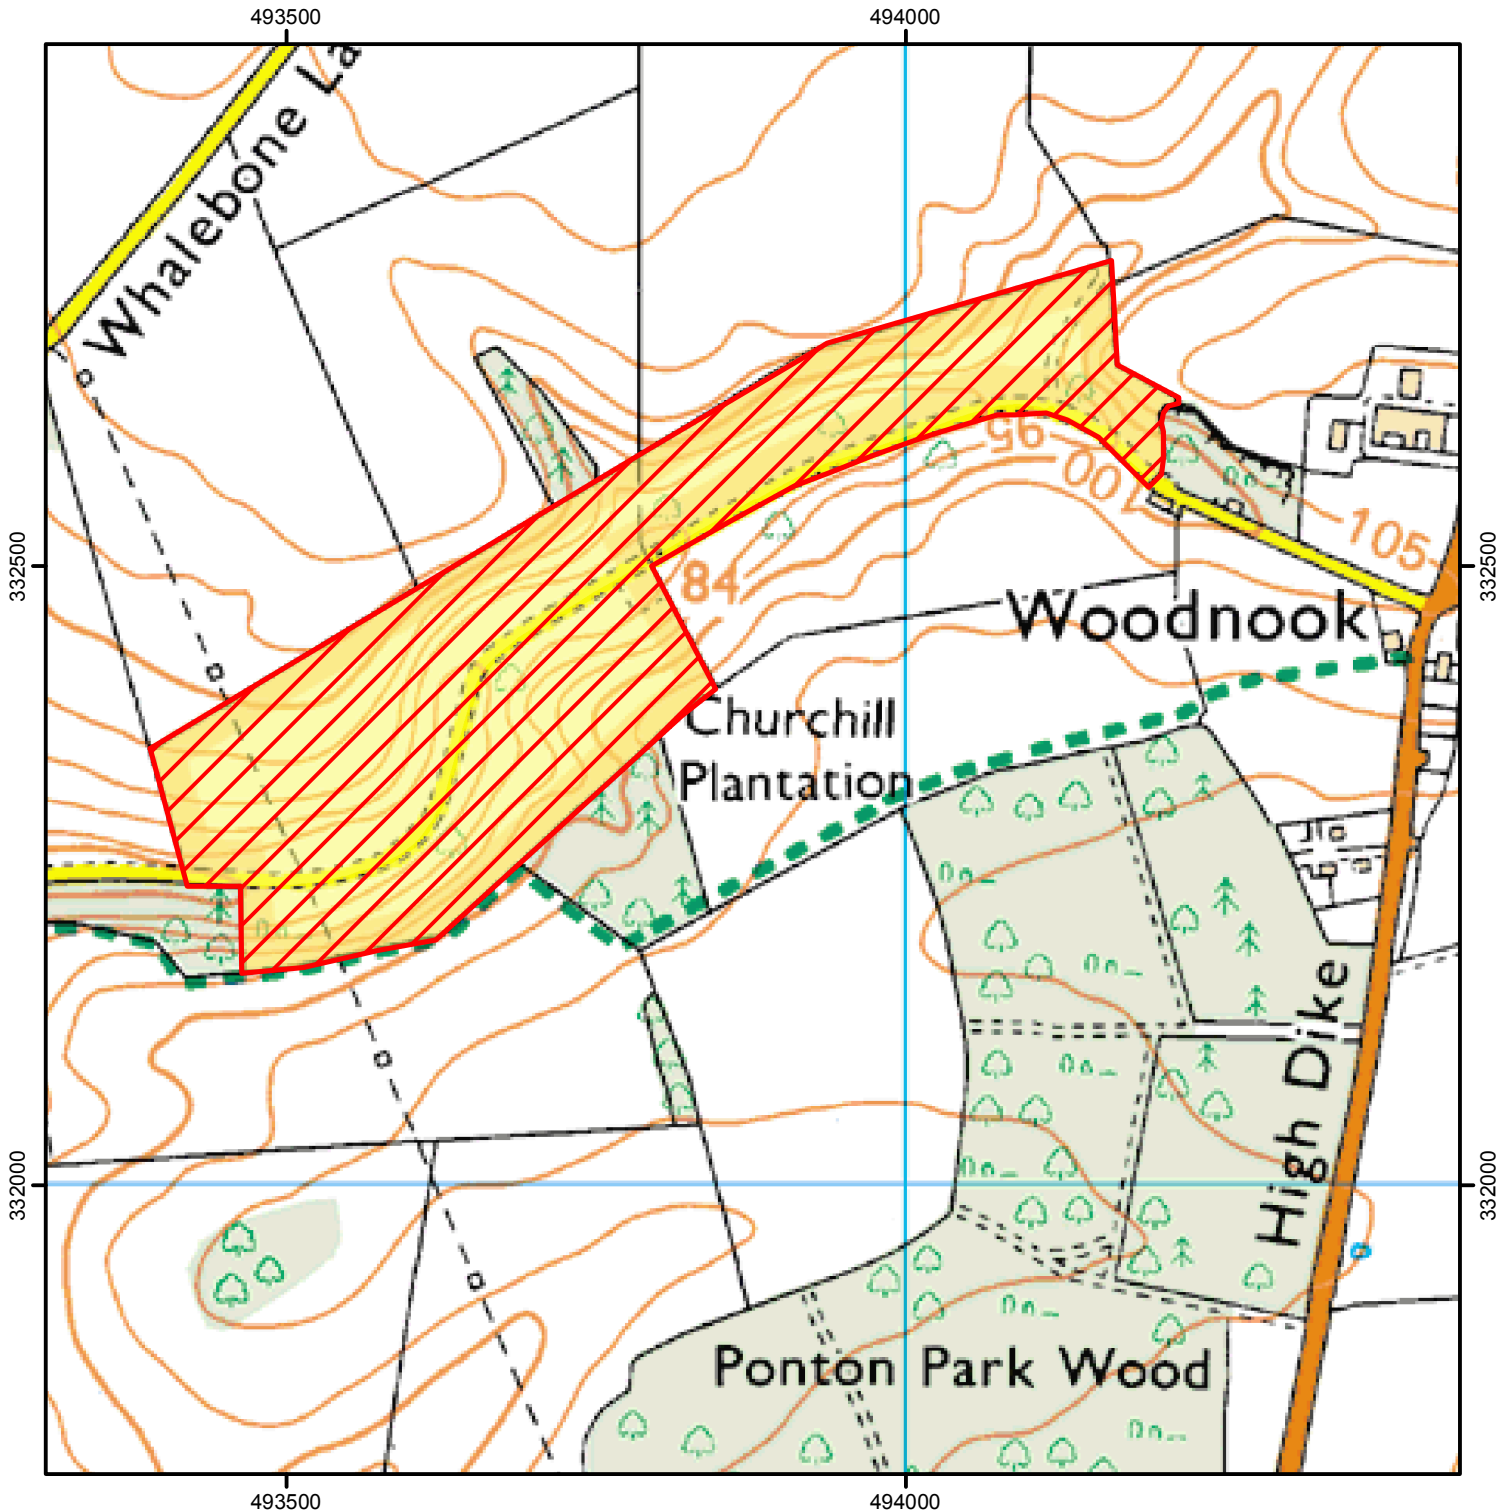

# CROW Open Access: Second consultation on review of restriction

(please see accompanying notice)

(This does not affect Public Rights of Way)

Consultation Start Date: 5 December 2014

End Date: 12 January 2015

Case Number: 2005090101

0 50 100 200 300 400 500 Metres

© Crown Copyright and database right 2014. All rights reserved.  
Ordnance Survey Licence number 100022021.

CROW Consultation  
 CROW Access Land

For more information call the Open Access Contact Centre on 0845 100 3298  
or visit our website at [www.naturalengland.org.uk/openaccess](http://www.naturalengland.org.uk/openaccess)