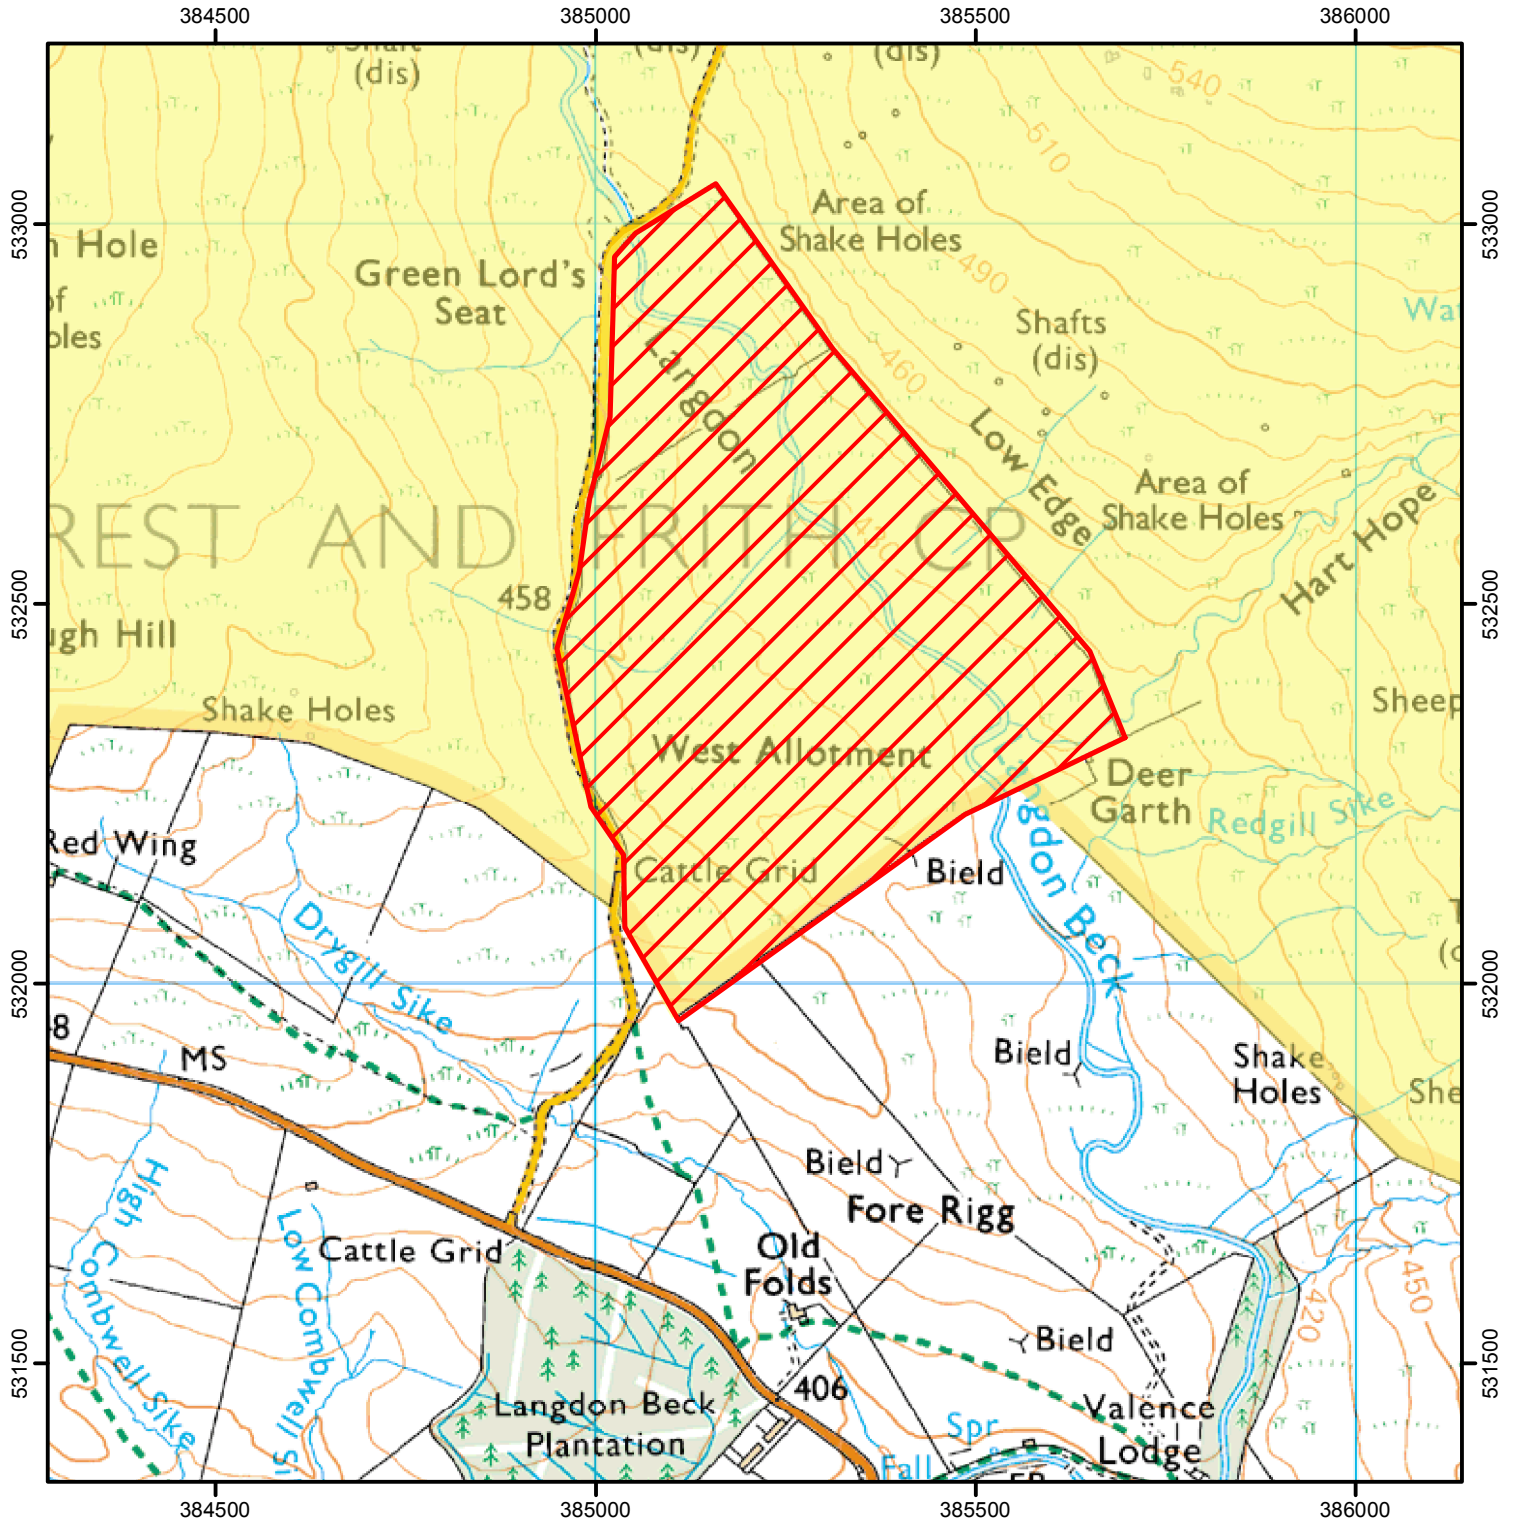

CROW Open Access: Initial Consultation Notice

(Please see accompanying notice)

(This does not affect Public Rights of Way)

Consultation Start Date: 15 December 2014

End Date: 30 January 2015

Case Number: 2009085039