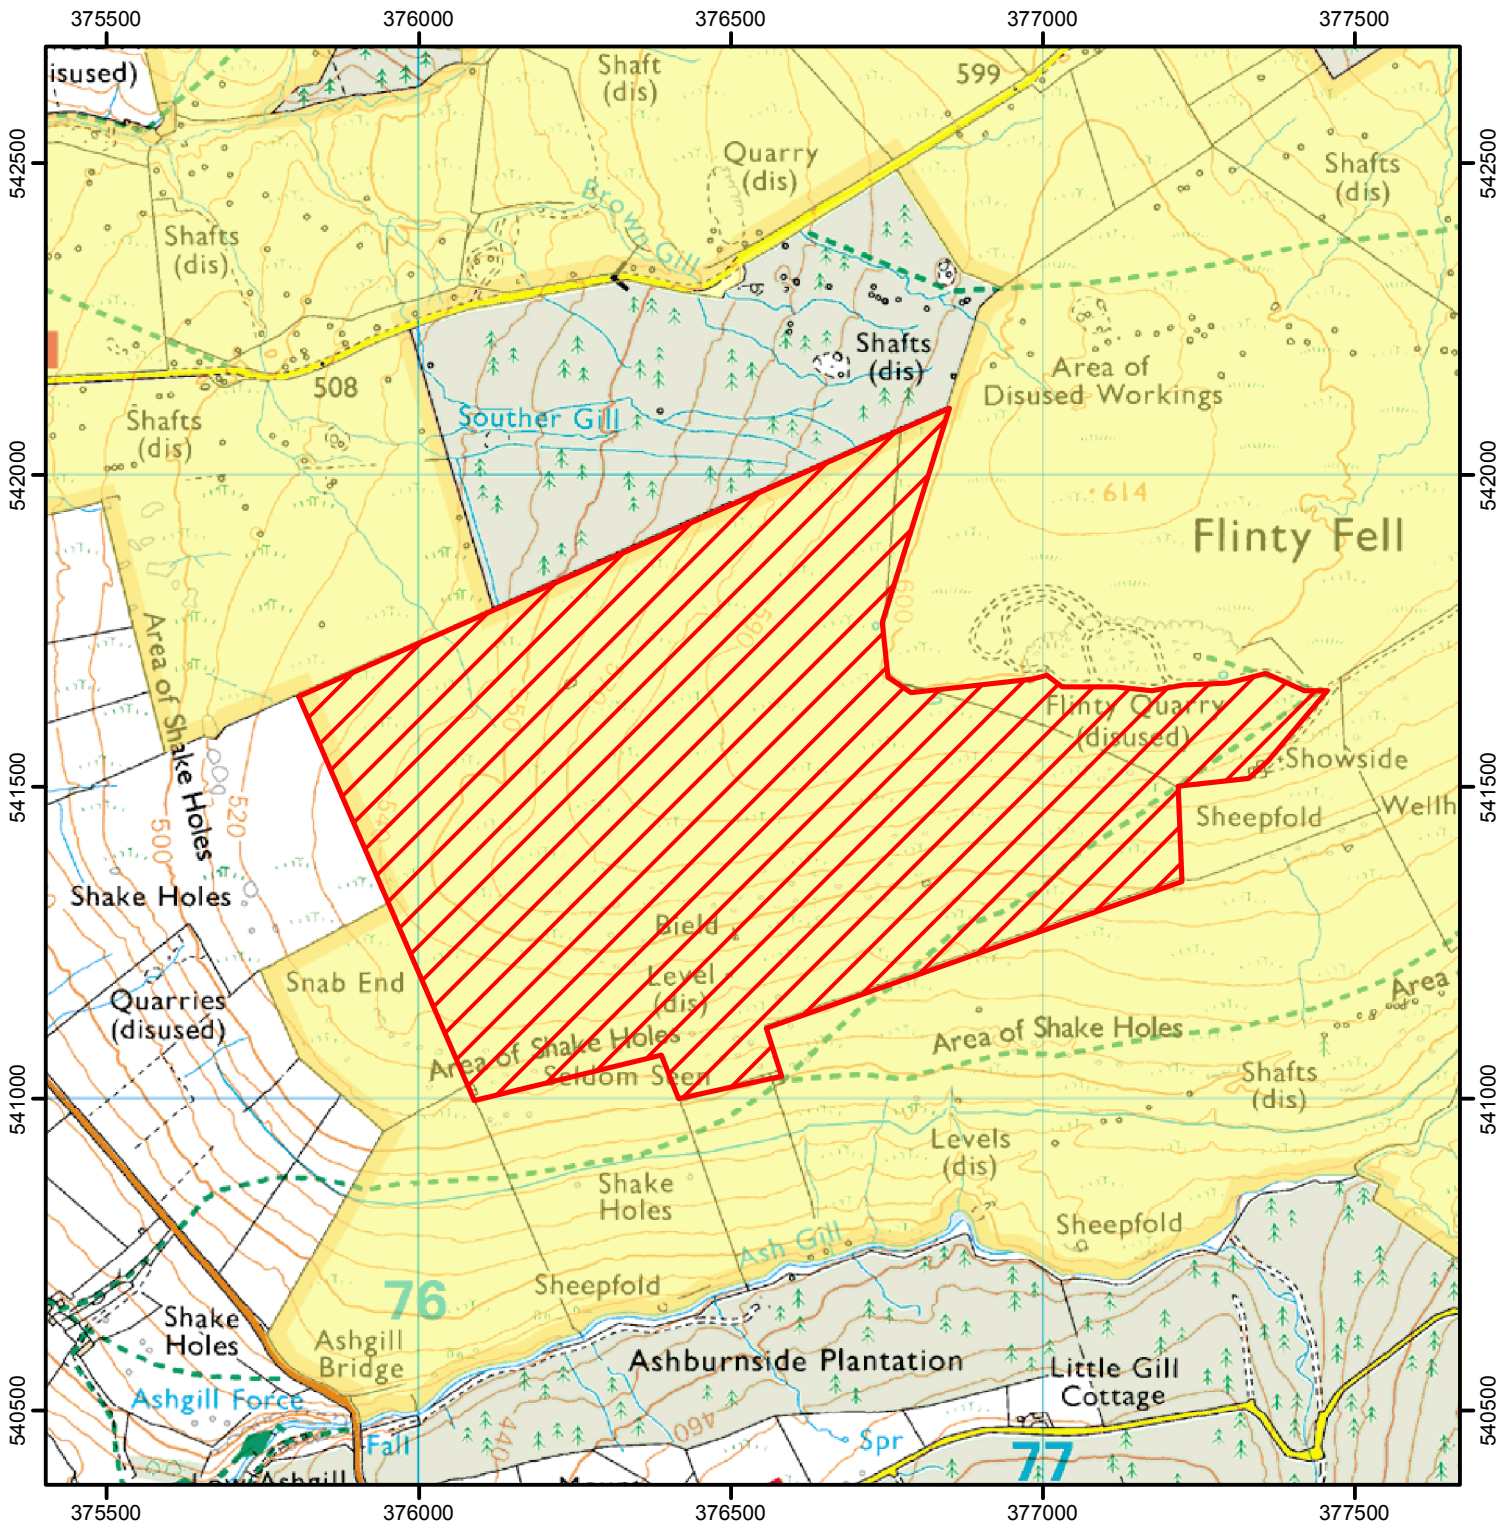

CROW Open Access: Initial Consultation Notice

(Please see accompanying notice)

(This does not affect Public Rights of Way)

Consultation Start Date: 15 December 2014

End Date: 30 January 2015

Case Number: 2008080091

0 100 200 400 600 800 Metres

© Crown Copyright and database right 2014. All rights reserved.
Ordnance Survey Licence number 100022021.

 Restricted Open Access Land

 Open Access Land

For more information call the Open Access Contact Centre on 0845 100 3298
or visit our website at www.naturalengland.org.uk/openaccess

CROW Open Access: Initial Consultation Notice

(Please see accompanying notice)
(This does not affect Public Rights of Way)

Consultation Start Date: 15 December 2014

End Date: 30 January 2015

Case Number: 2005100020

0 100 200 400 600 800 1,000 Metres

© Crown Copyright and database right 2014. All rights reserved.
Ordnance Survey Licence number 100022021.

Restricted Open Access Land

Open Access Land

For more information call the Open Access Contact Centre on 0845 100 3298
or visit our website at www.naturalengland.org.uk/openaccess