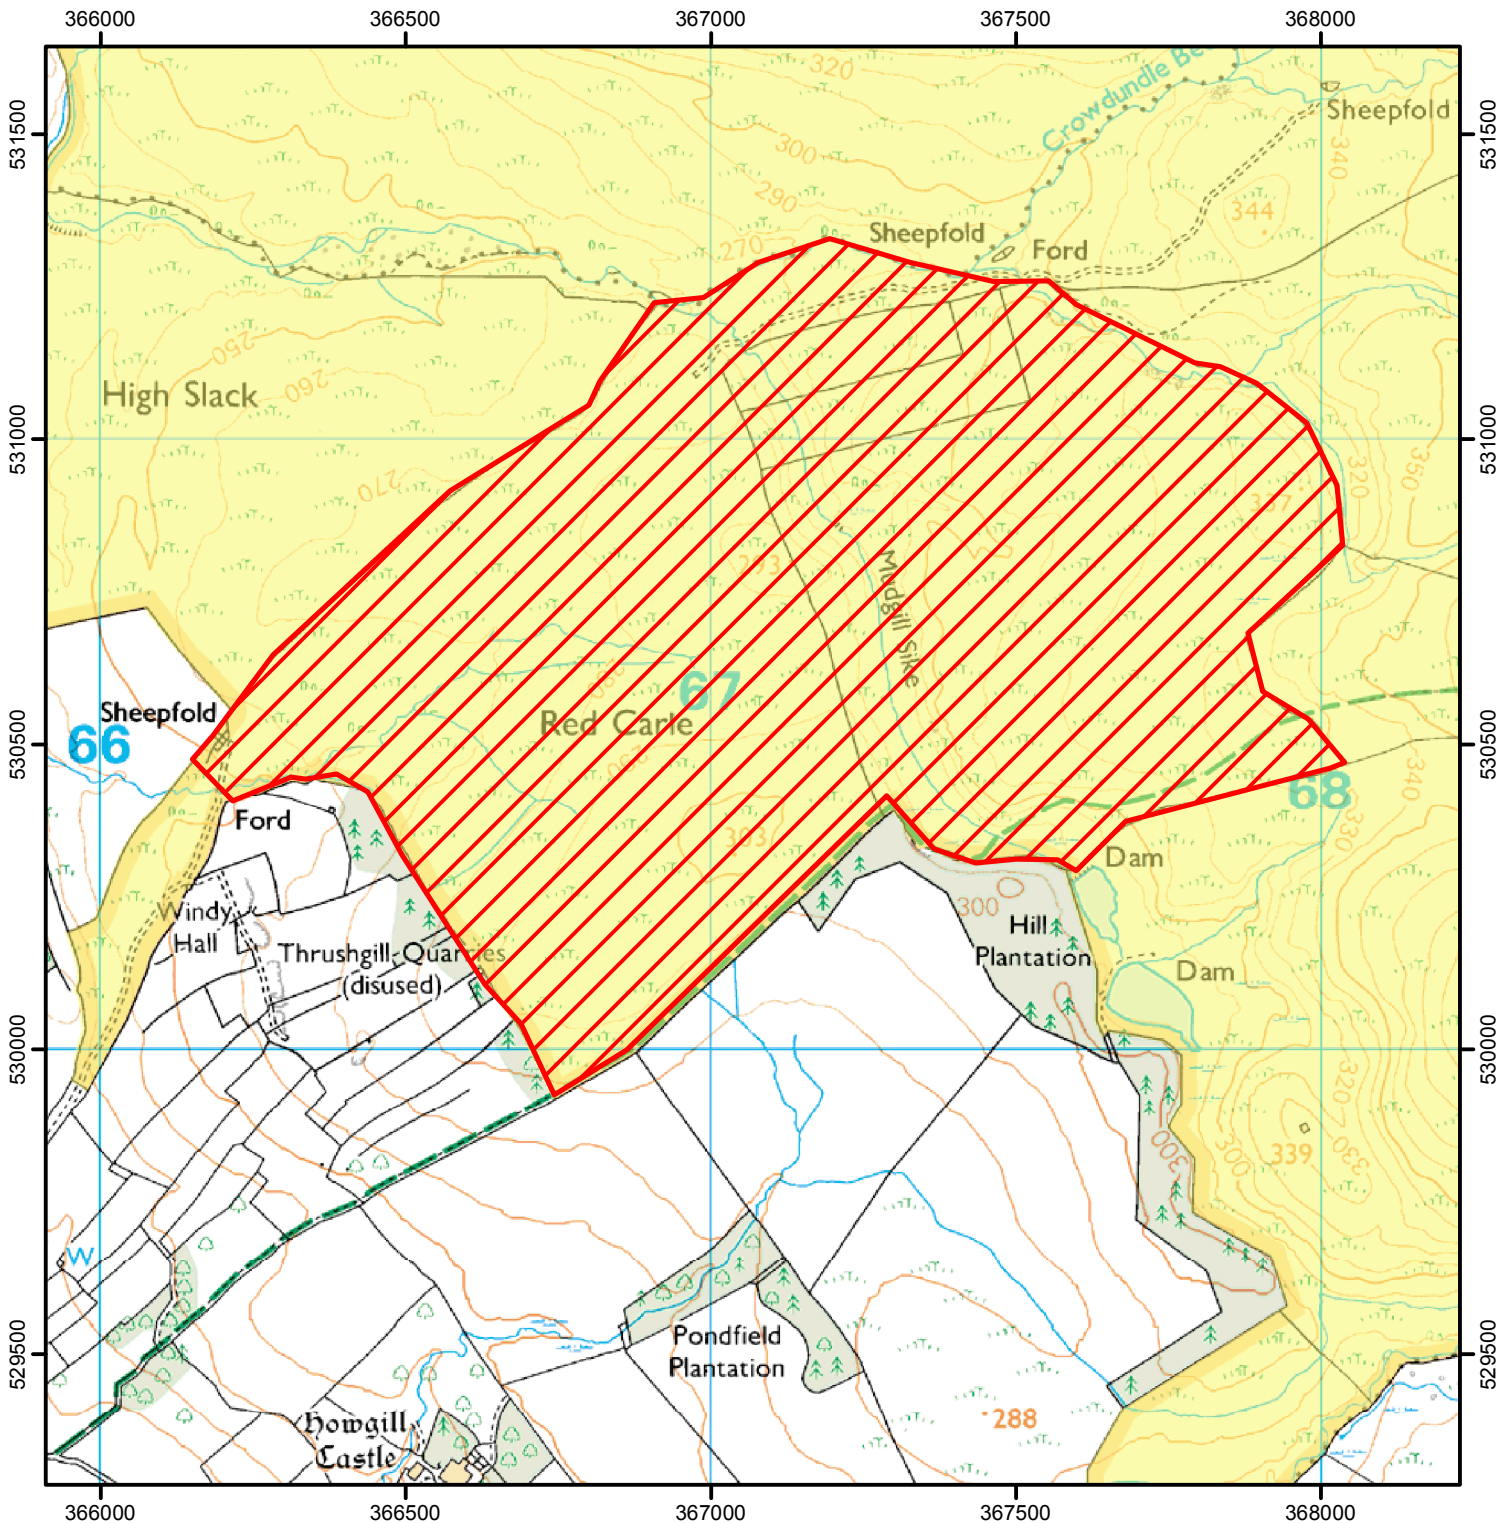

CROW Open Access: Initial Consultation Notice

(Please see accompanying notice)

(This does not affect Public Rights of Way)

Consultation Start Date: 15 December 2014

End Date: 30 January 2015

Case Number: 2008080091

0 100 200 400 600 800 Metres

© Crown Copyright and database right 2014. All rights reserved.
Ordnance Survey Licence number 100022021.

 Restricted Open Access Land

 Open Access Land

For more information call the Open Access Contact Centre on 0845 100 3298
or visit our website at www.naturalengland.org.uk/openaccess

CROW Open Access: Initial Consultation Notice

(Please see accompanying notice)
(This does not affect Public Rights of Way)

Consultation Start Date: 15 December 2014

End Date: 30 January 2015

Case Number: 2005100020

0 100 200 400 600 800 1,000 Metres

© Crown Copyright and database right 2014. All rights reserved.
Ordnance Survey Licence number 100022021.

Restricted Open Access Land

Open Access Land

For more information call the Open Access Contact Centre on 0845 100 3298
or visit our website at www.naturalengland.org.uk/openaccess