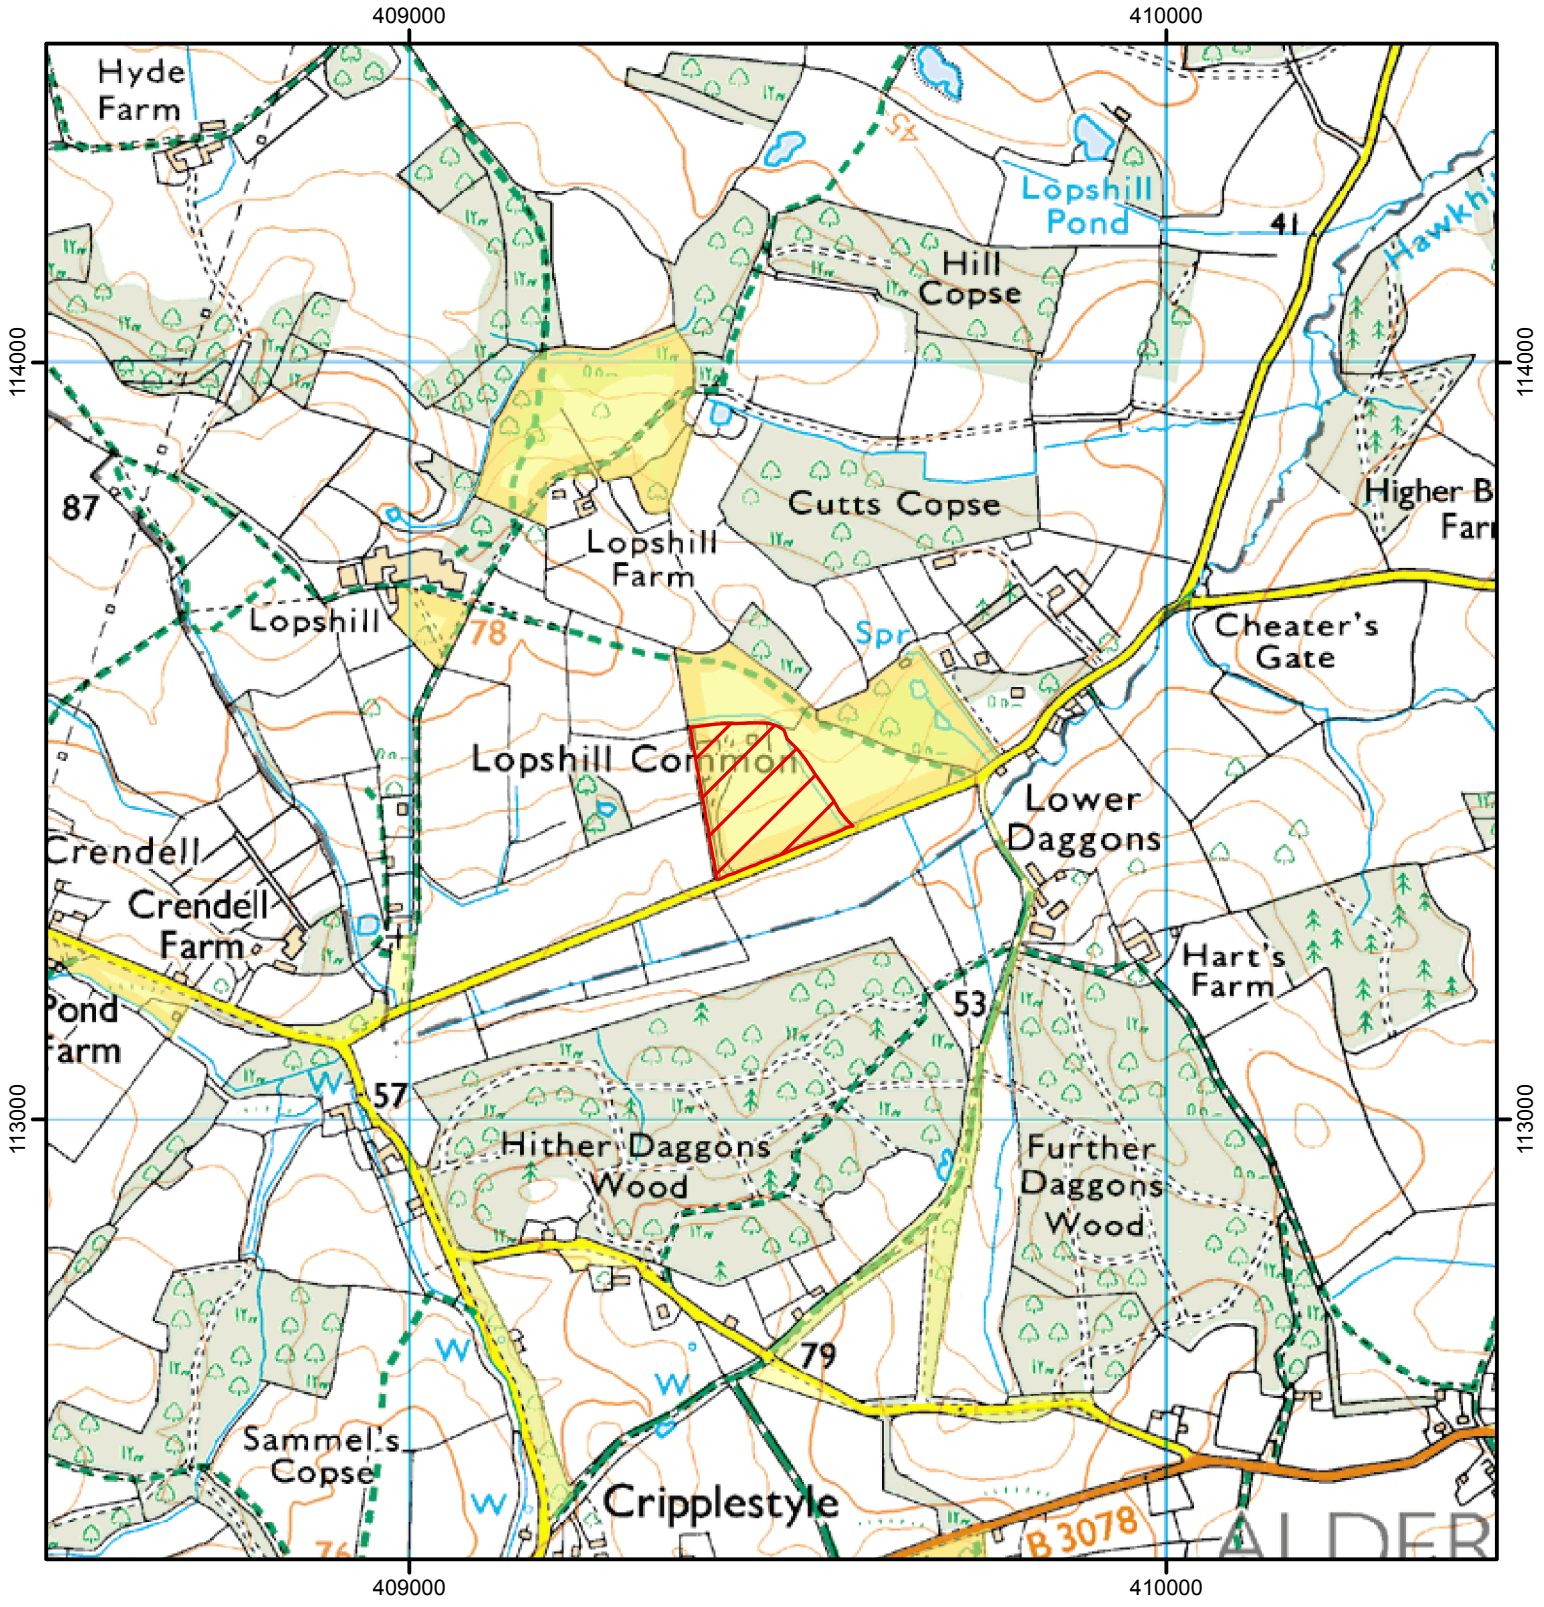

**Dogs are not allowed on the open access land shown hatched on the map below. This does not affect guide dogs or hearing dogs**

Start Date: 20/10/2014  
End Date: 19/10/2019

Case Number: 2009040042

0 250 500 Metres

© Crown Copyright and database right 2009. All rights reserved. Ordnance Survey Licence number 100022021

 Restricted Open Access Land

 Open Access Land