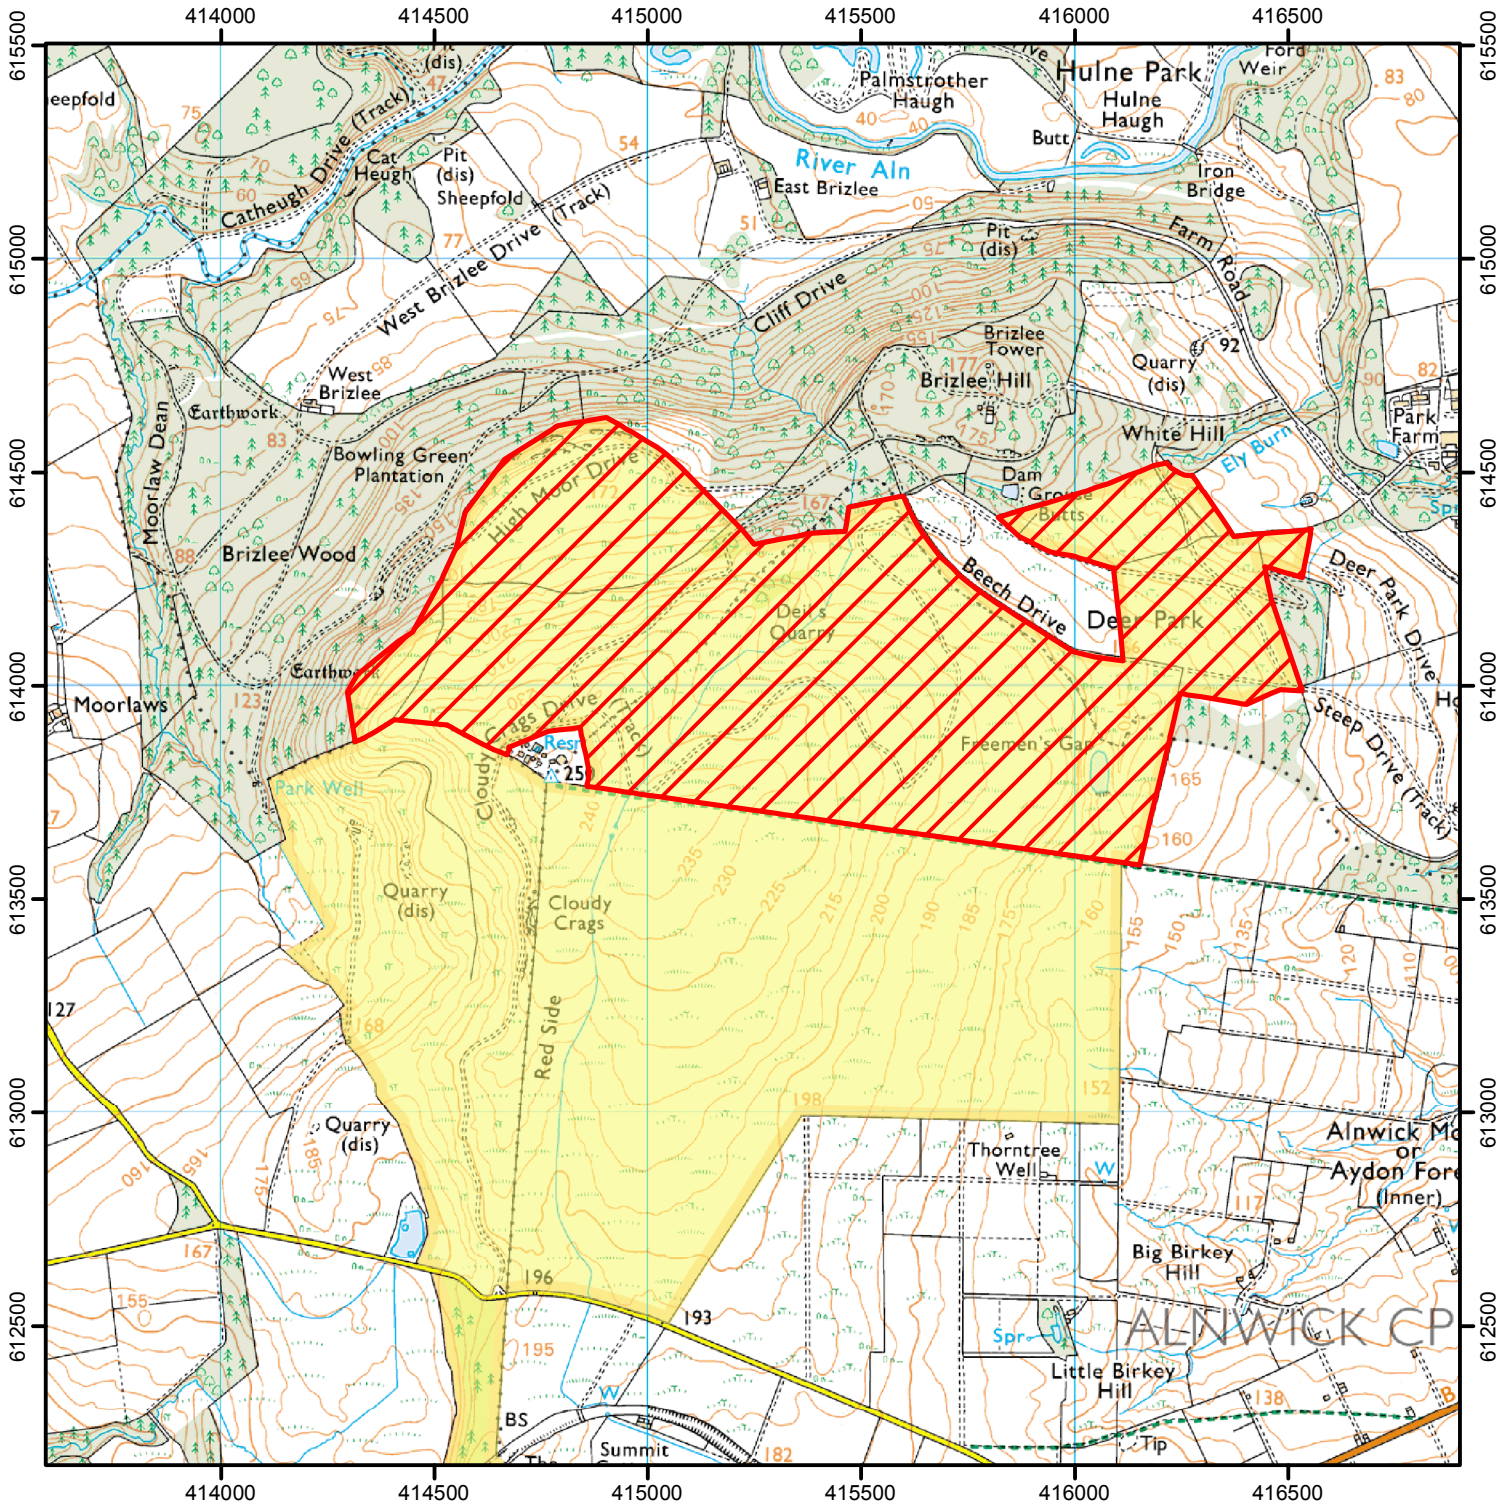

CROW Open Access: Initial Consultation Notice

(Please see accompanying notice).

(This does not affect public rights of way)

Consultation start date: 13 October 2014

end date: 7 November 2014

Case Number: 2005070107

0 150 300 600 900 1,200 Metres

© Crown Copyright and database right 2014. All rights reserved.
Ordnance Survey Licence number 100022021.

Restricted Open Access Land

Open Access Land

For more information call the Open Access Contact Centre on 0845 100 3298
or visit our website at www.naturalengland.org.uk/openaccess