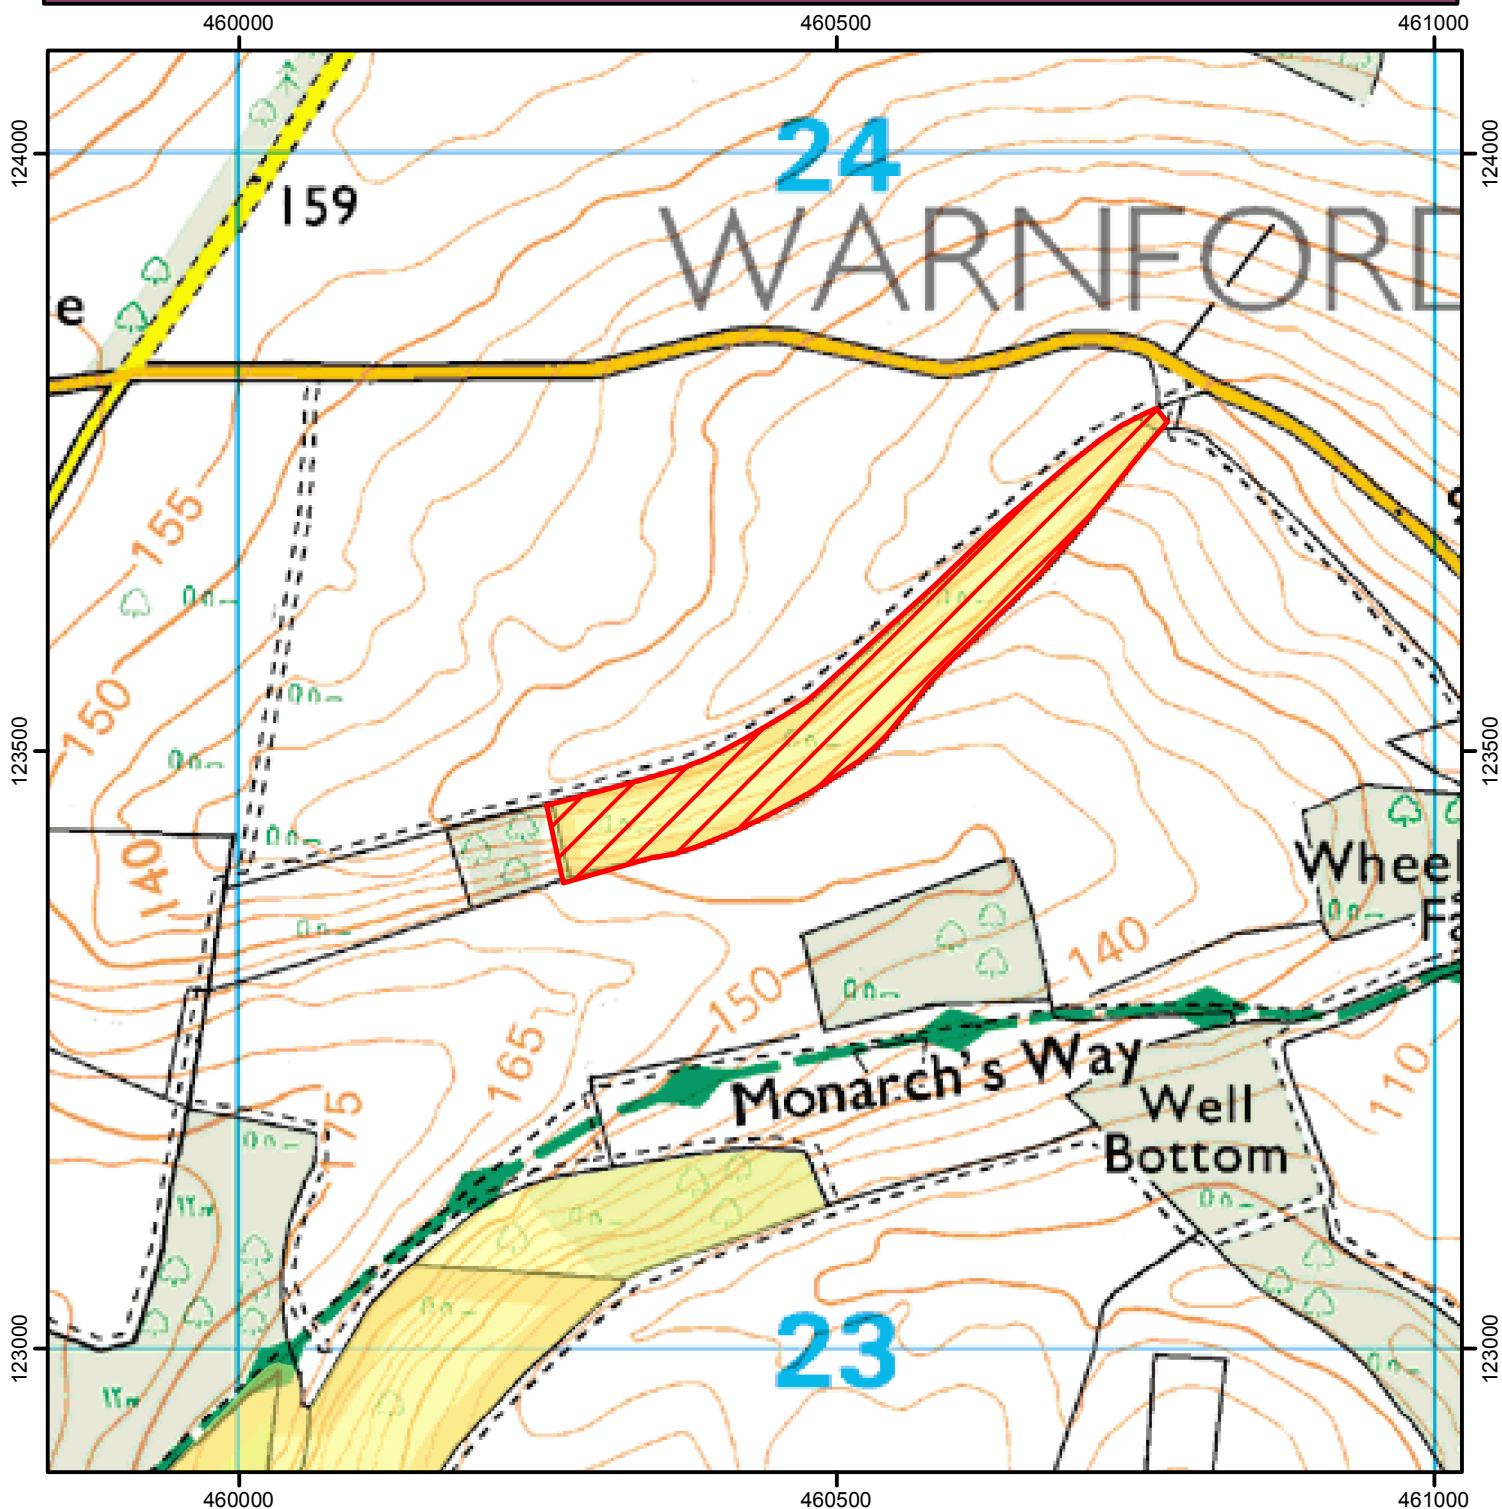

CROW Open Access: Initial consultation notice

(Please see accompanying notice)

(This does not affect Public Rights of Way)

Consultation Start Date: 5 August 2014

End Date: 2 September 2014

Case Number: 2009040043

© Crown Copyright and database right 2014. All rights reserved.
Ordnance Survey Licence number 100022021.

Restricted Open Access Land
Open Access Land

For more information call the Open Access Contact Centre on 0845 100 3298
or visit our website at www.naturalengland.org.uk/openaccess