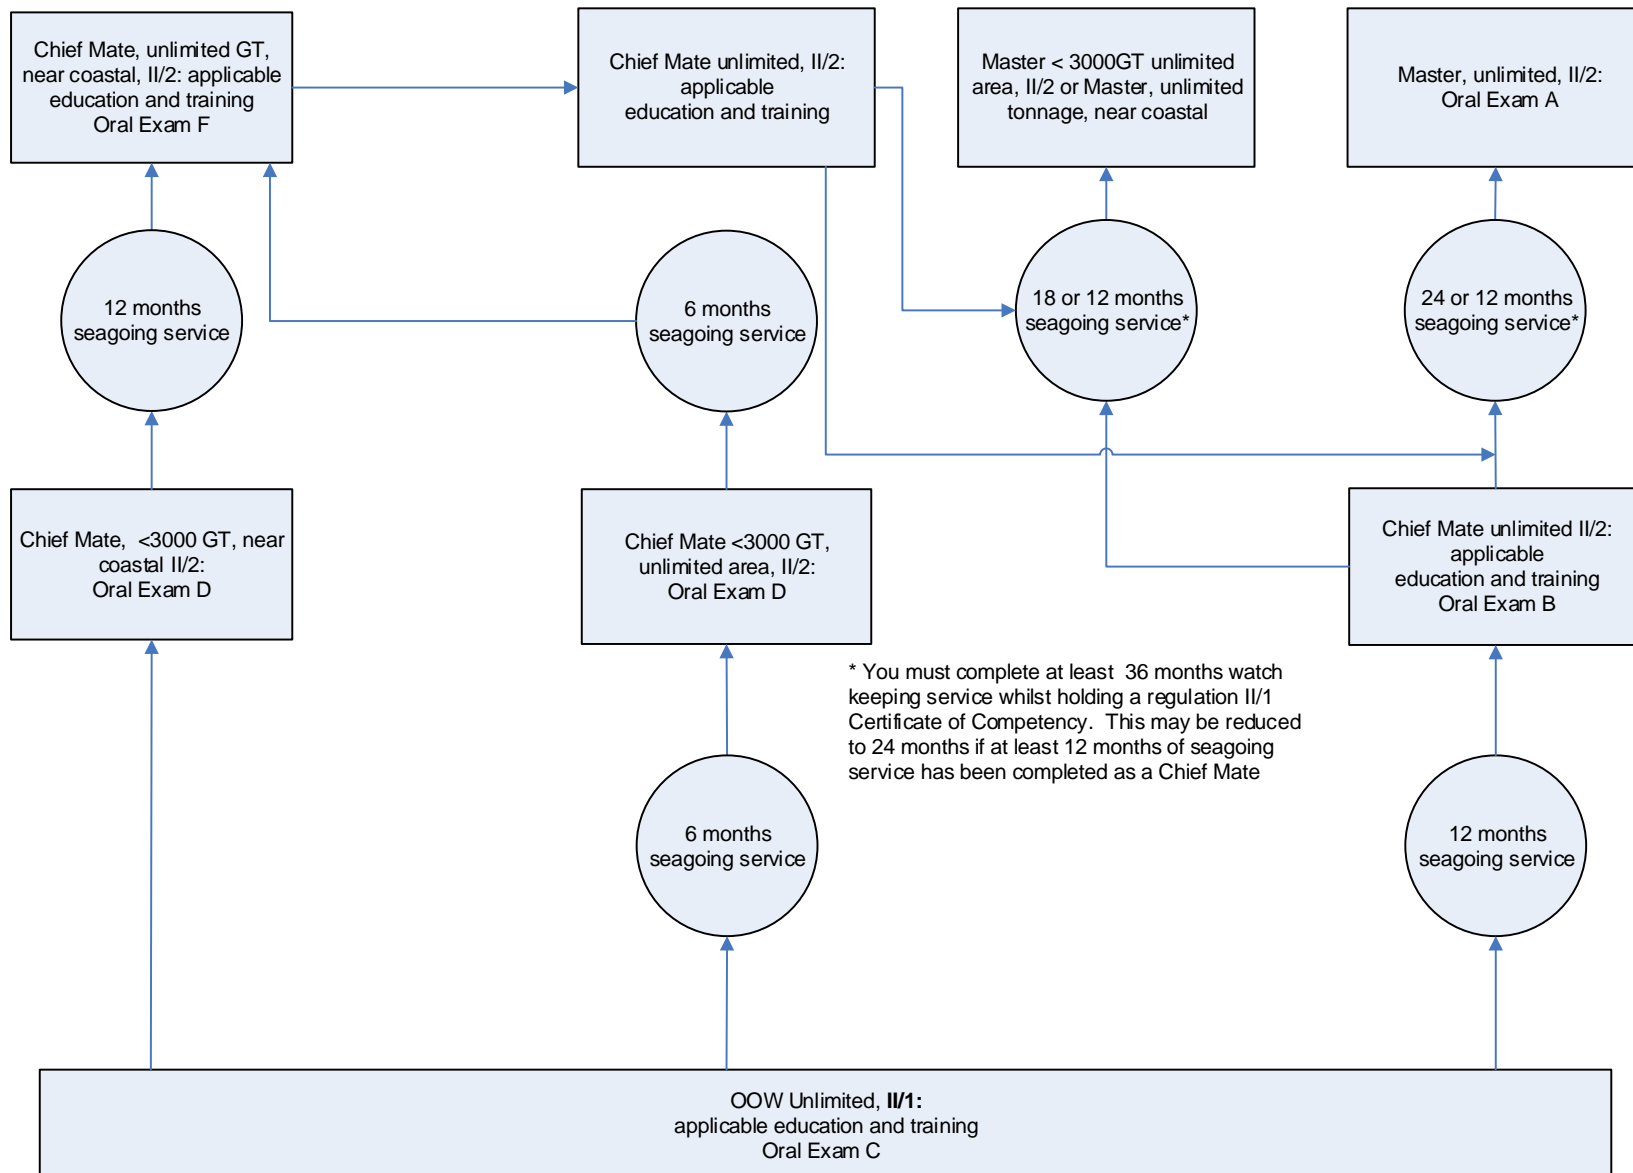

Summary: Deck Certificate of Competency (CoC) structure to Master unlimited. This flowchart is to summarise the routes to obtain an unlimited area CoC. To be issued with a CoC you must meet the full requirements listed in the applicable section of this MSN.

Summary Deck certificate structure to Master near coastal. This flowchart is to summarise the routes to obtain near coastal endorsements. To be issued with a Competency of Competency (CoC) you must meet the full requirements listed in the applicable section of this MSN.