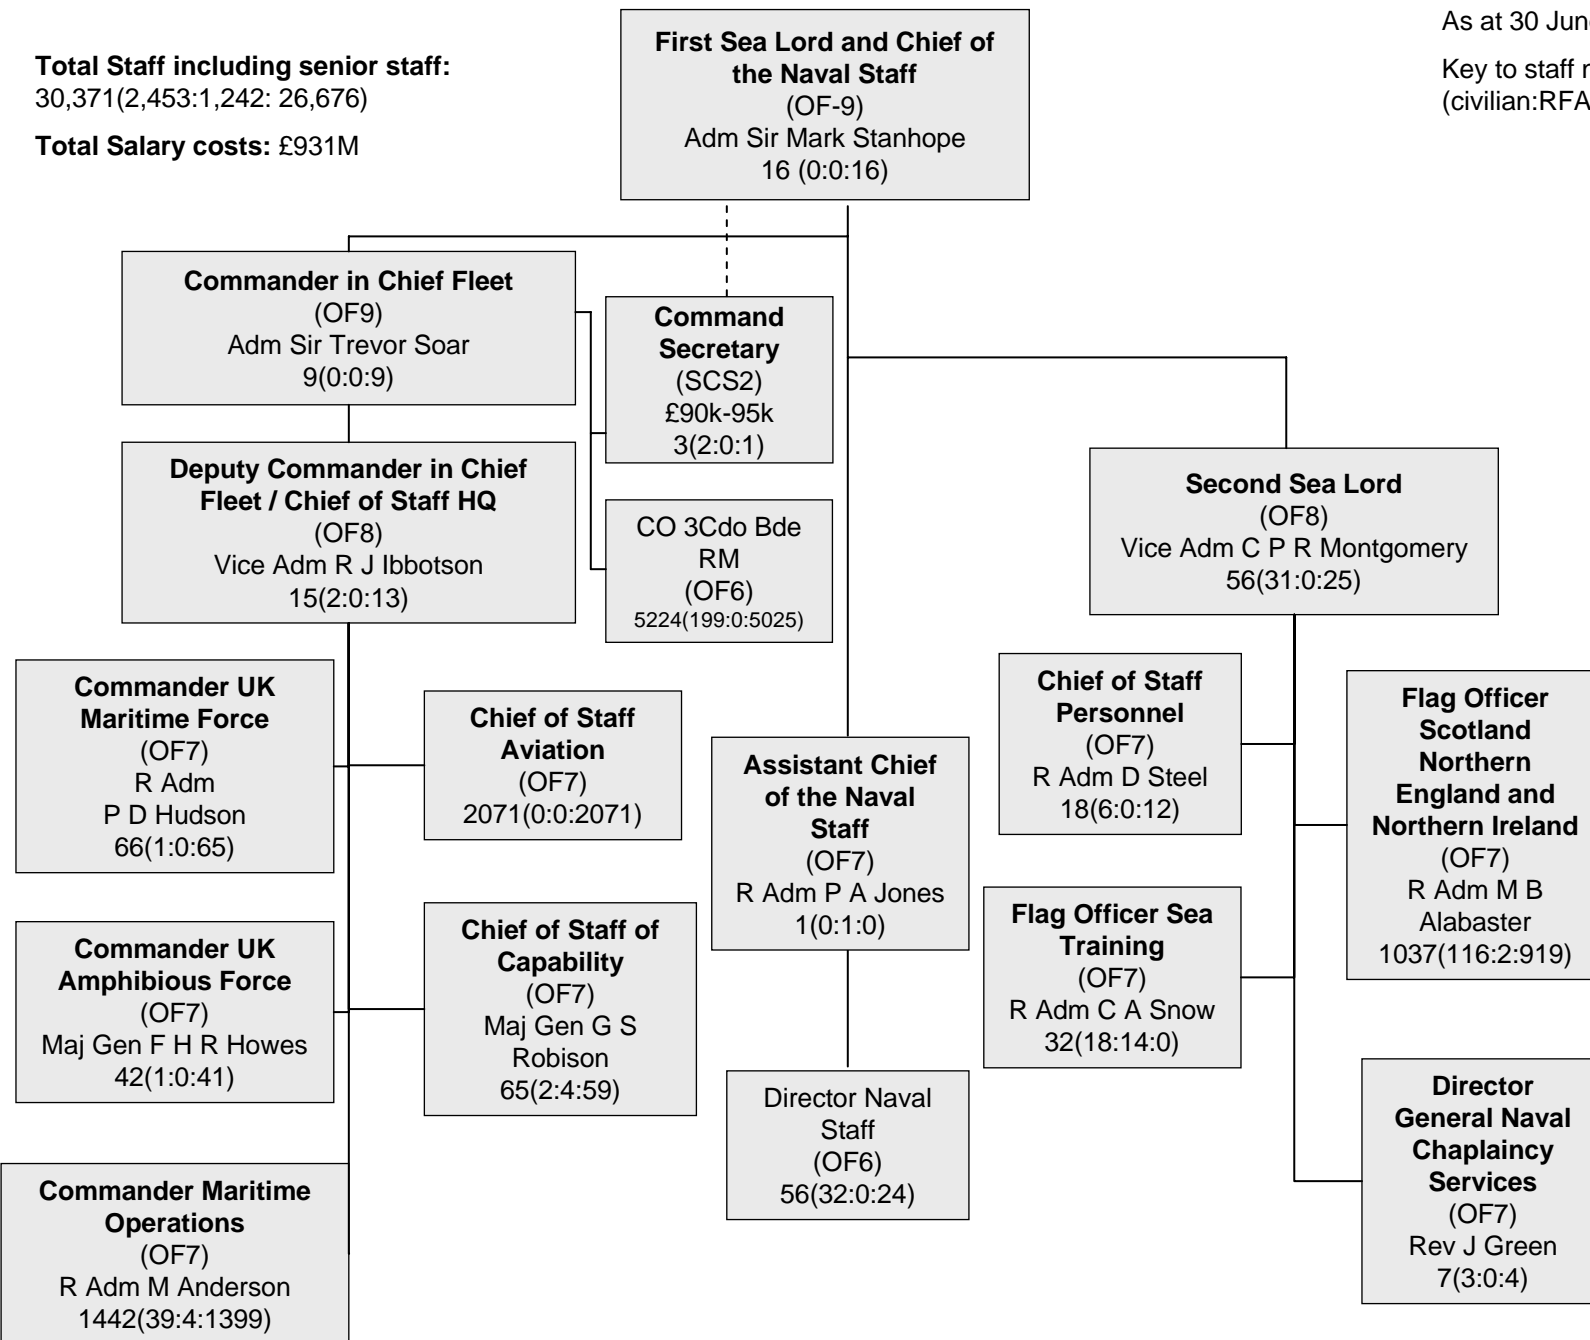

NAVY COMMAND

Total Staff including senior staff:
30,371(2,453:1,242: 26,676)

Total Salary costs: £931M

As at 30 June 2010

Key to staff numbers: Total
(civilian:RFA:military)

NAVY COMMAND

As at 30 June 2010

Key to staff numbers
(civilian:RFA:military)