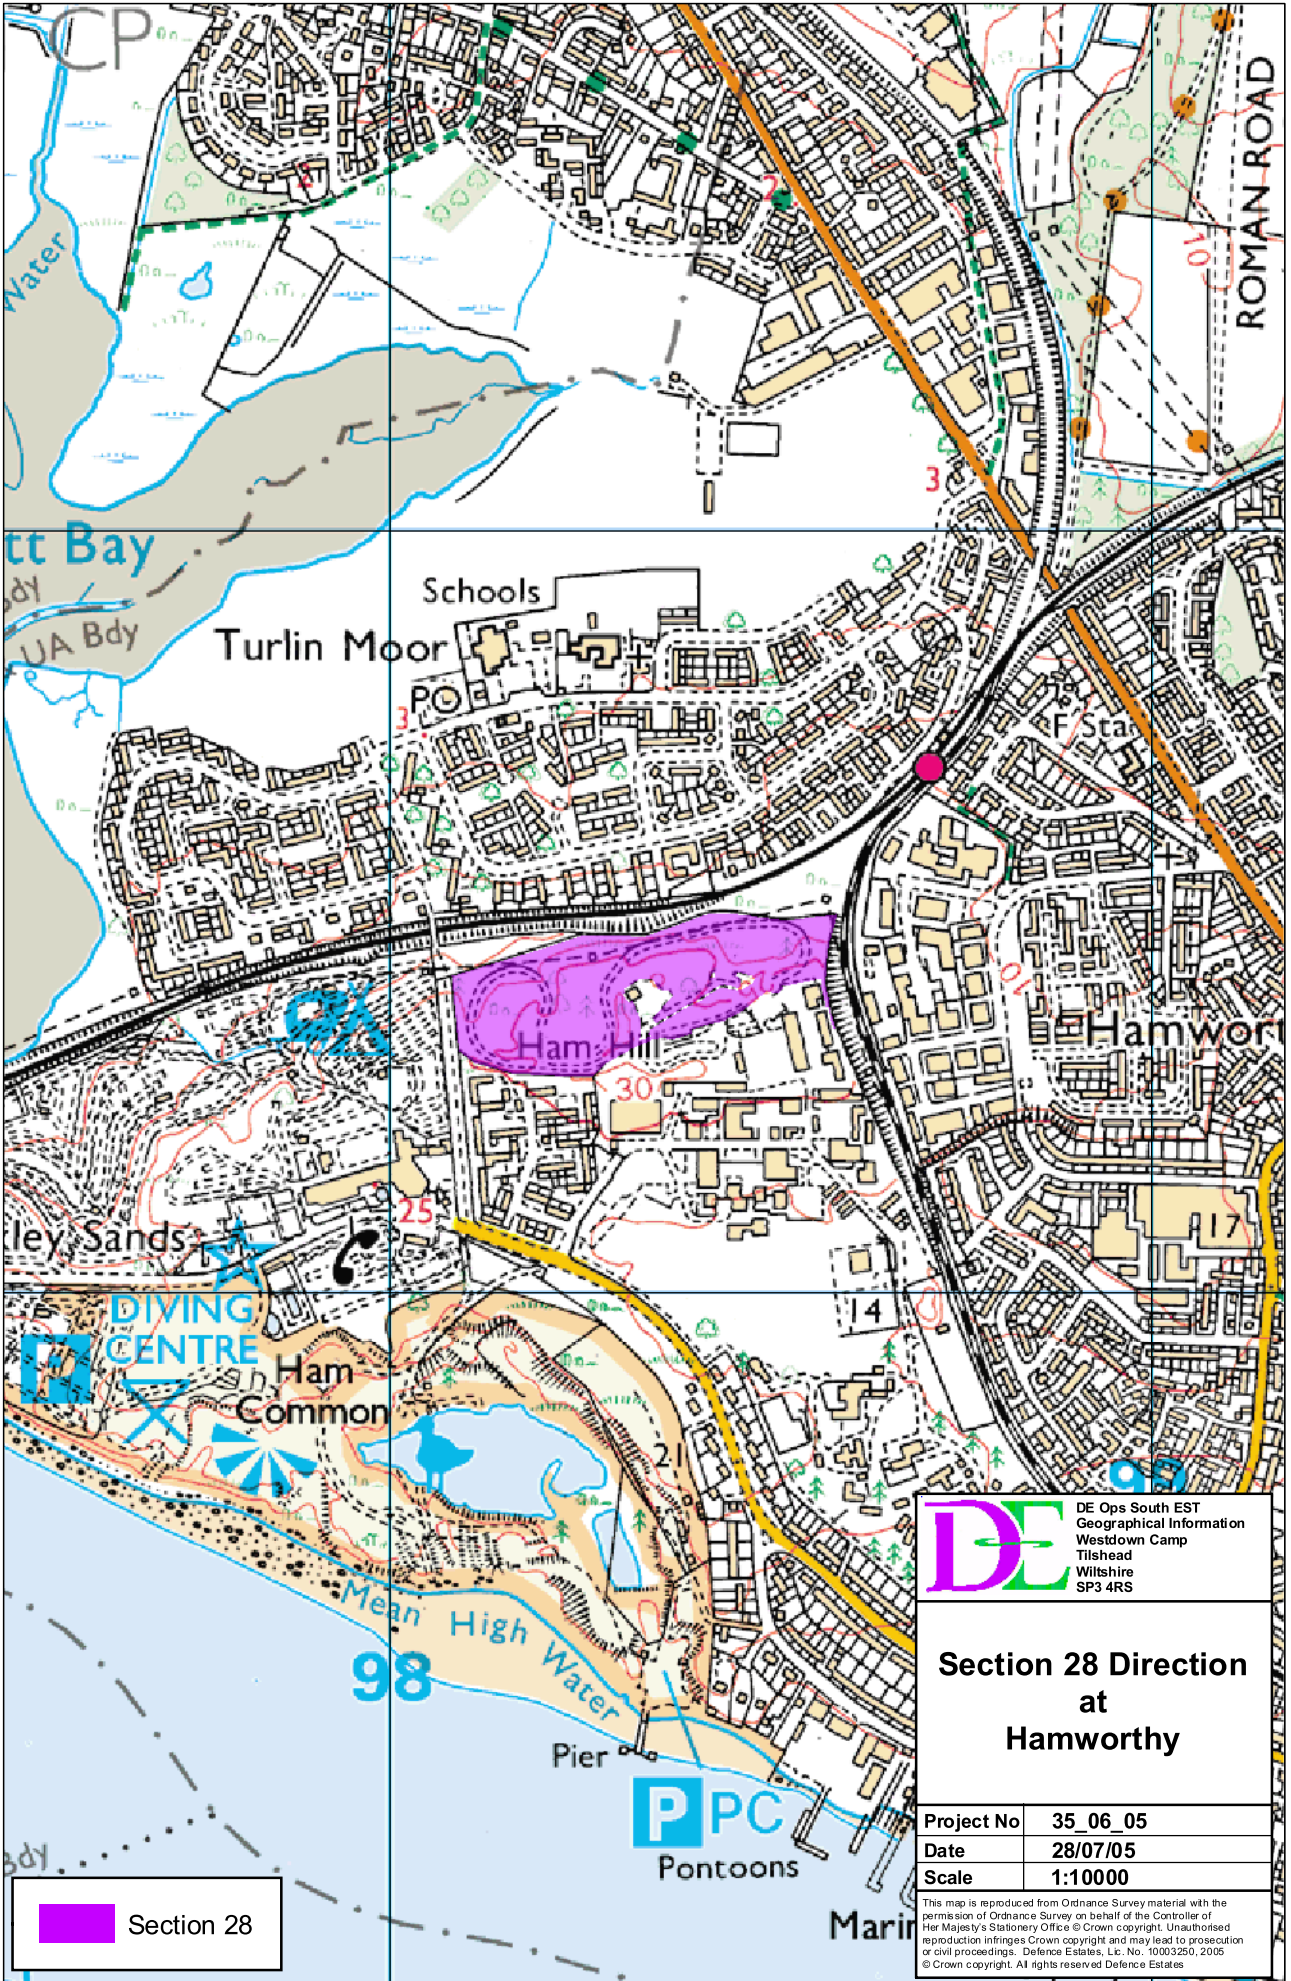

398000

399000

92000

92000

91000

91000

398000

399000

DE DE Ops South EST
Geographical Information
Westdown Camp
Tilshead
Wiltshire
SP3 4RS

**Section 28 Direction
at
Hamworthy**

Project No	35_06_05
Date	28/07/05
Scale	1:10000

Section 28