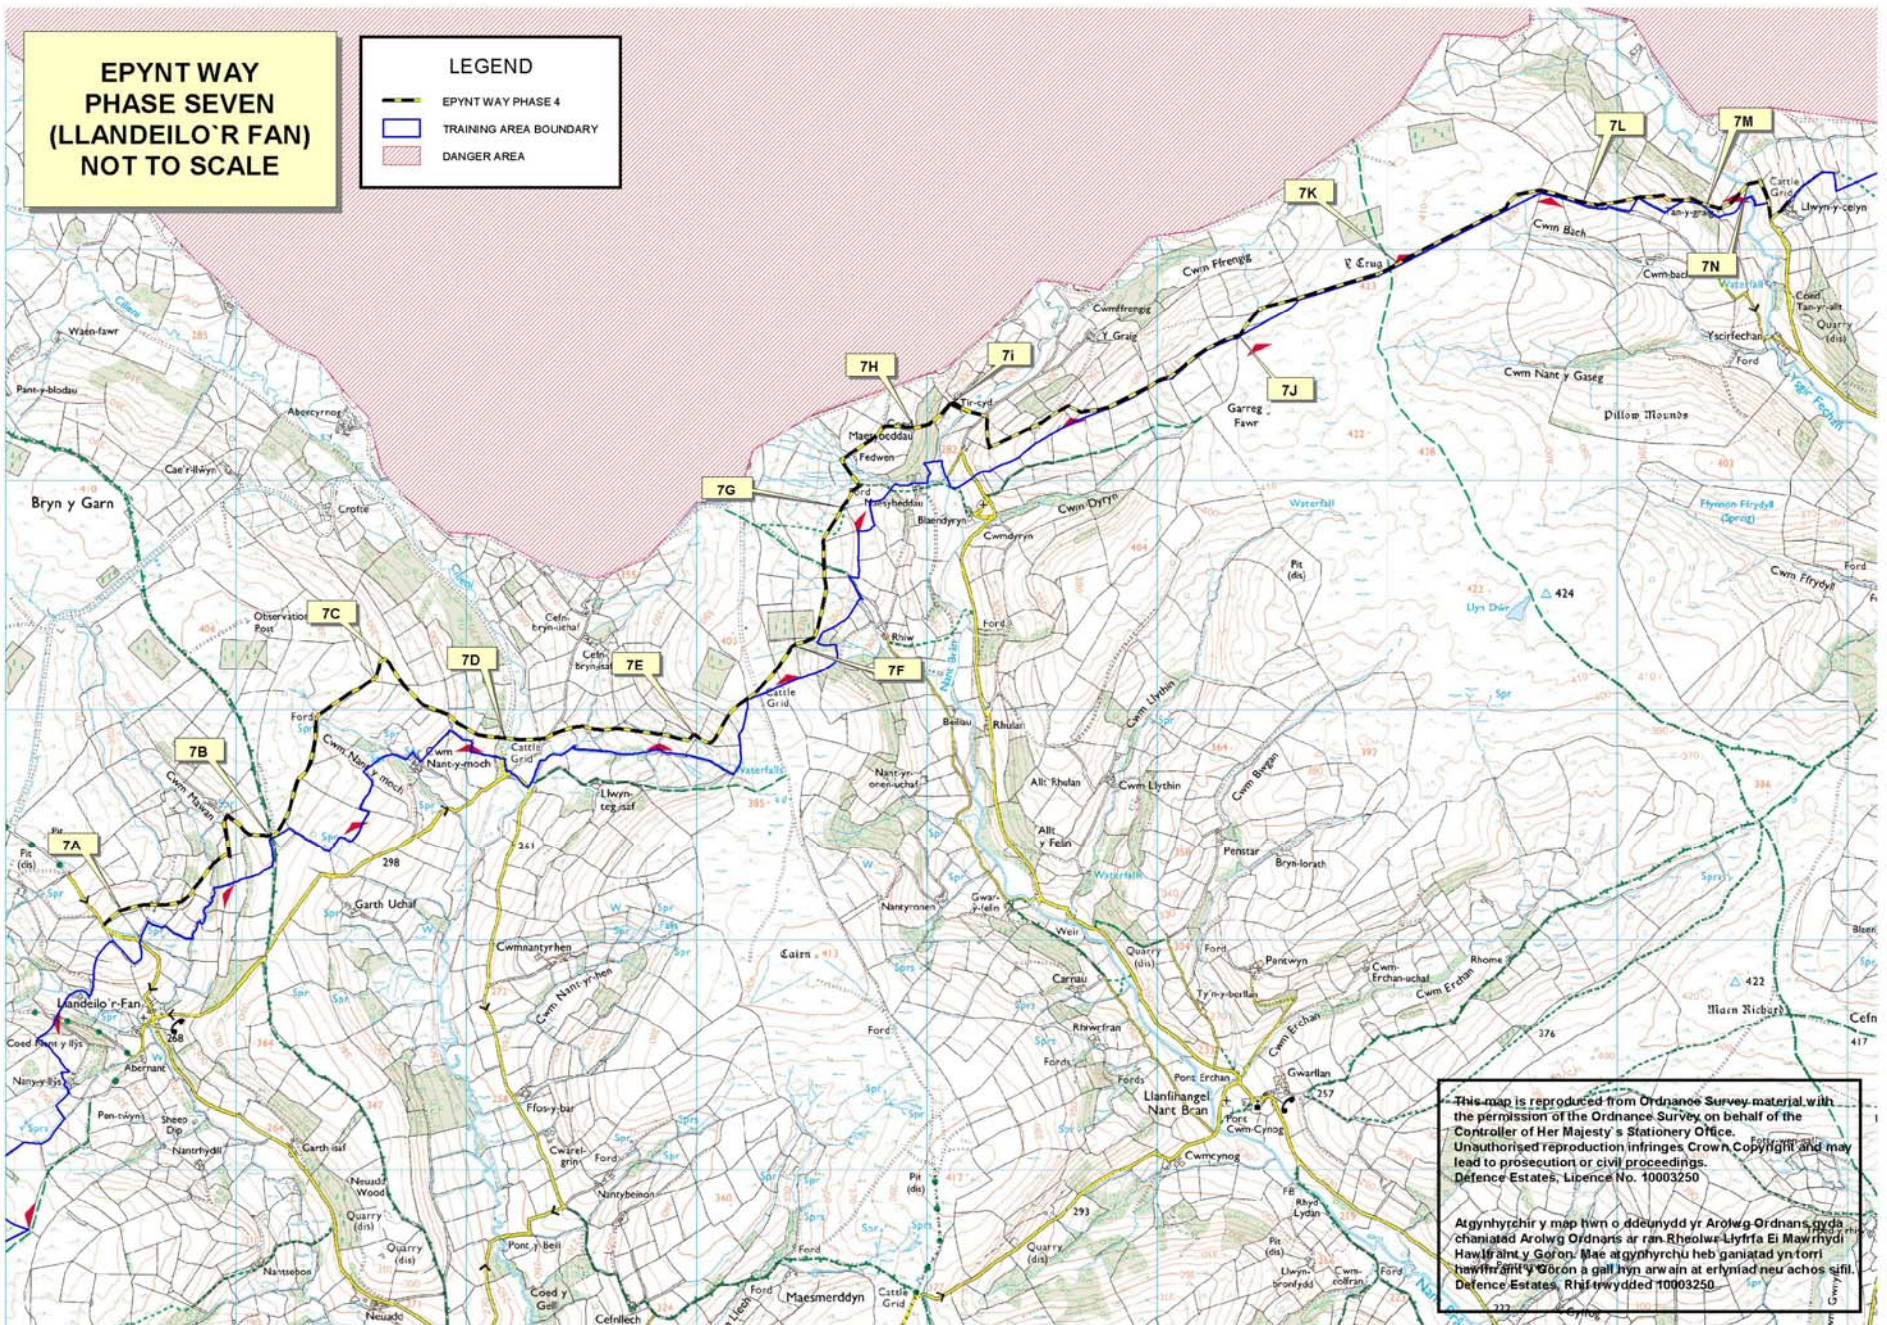

**EPYNT WAY
PHASE SEVEN
(LLANDEILO'R FAN)
NOT TO SCALE**

LEGEND

-  EPYNT WAY PHASE 4
-  TRAINING AREA BOUNDARY
-  DANGER AREA

This map is reproduced from Ordnance Survey material with the permission of the Ordnance Survey on behalf of the Controller of Her Majesty's Stationery Office. Unauthorised reproduction infringes Crown Copyright and may lead to prosecution or civil proceedings. Defence Estates, Licence No. 10003250

Atgynhychir y map hwn o ddeunydd yr Arolwg Ordnans gyda chaniatod Arolwg Ordnans ar ran Rheolwr Llyfya Ei Mawrhydi Hawlfraint y Goron. Mae atgynhychu heb ganiatod yn torri hawlfraint y Goron a gall hyn arwain at erlyniad neu achos sifil. Defence Estates, Rhif trwydded 10003250