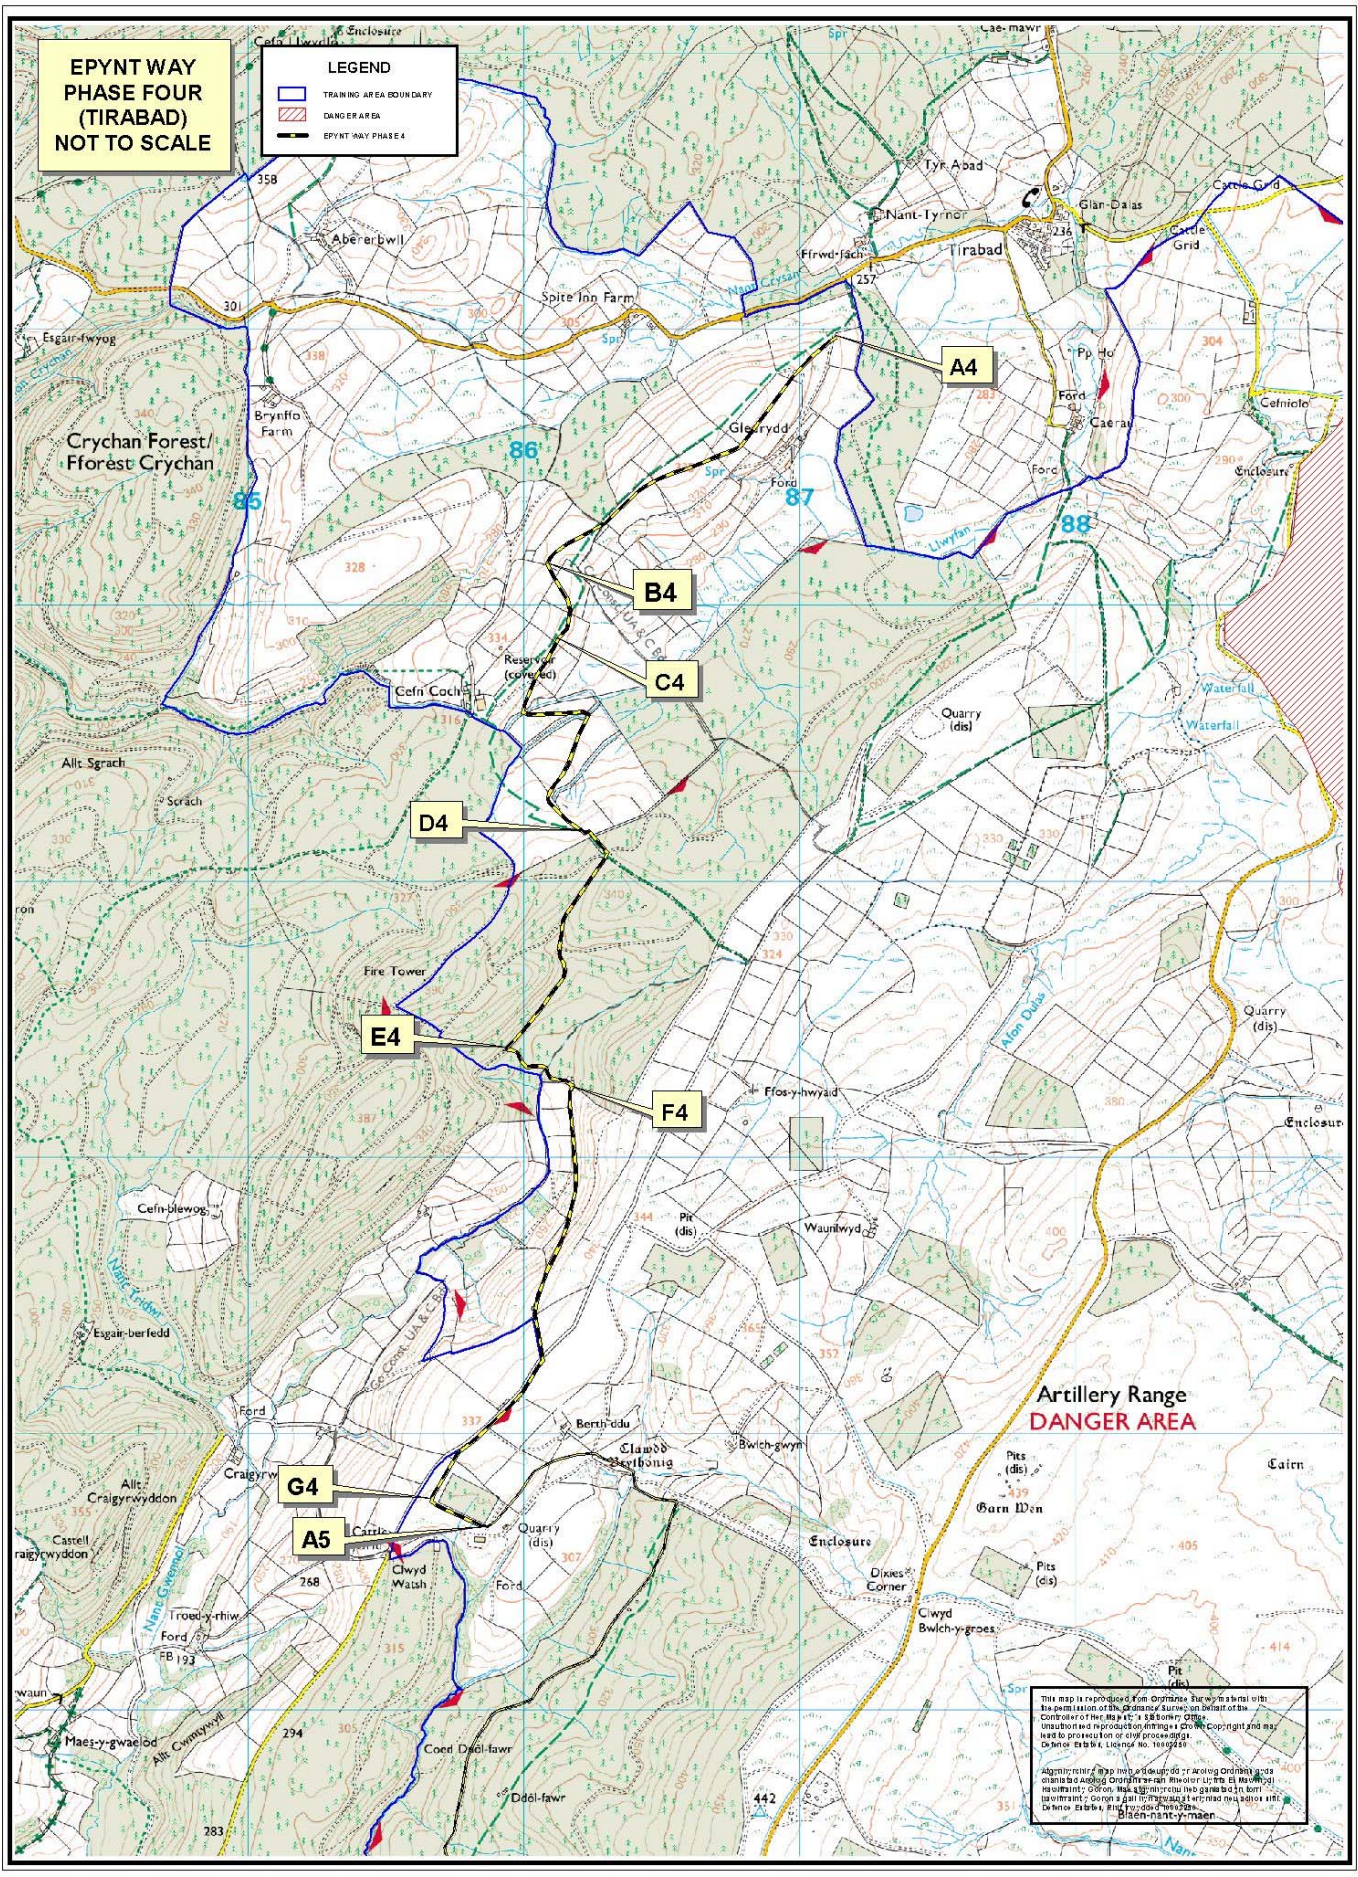

**EPYNT WAY
PHASE FOUR
(TIRABAD)
NOT TO SCALE**

LEGEND

- TRAINING AREA BOUNDARY
- DANGER AREA
- EPYNT WAY PHASE 4