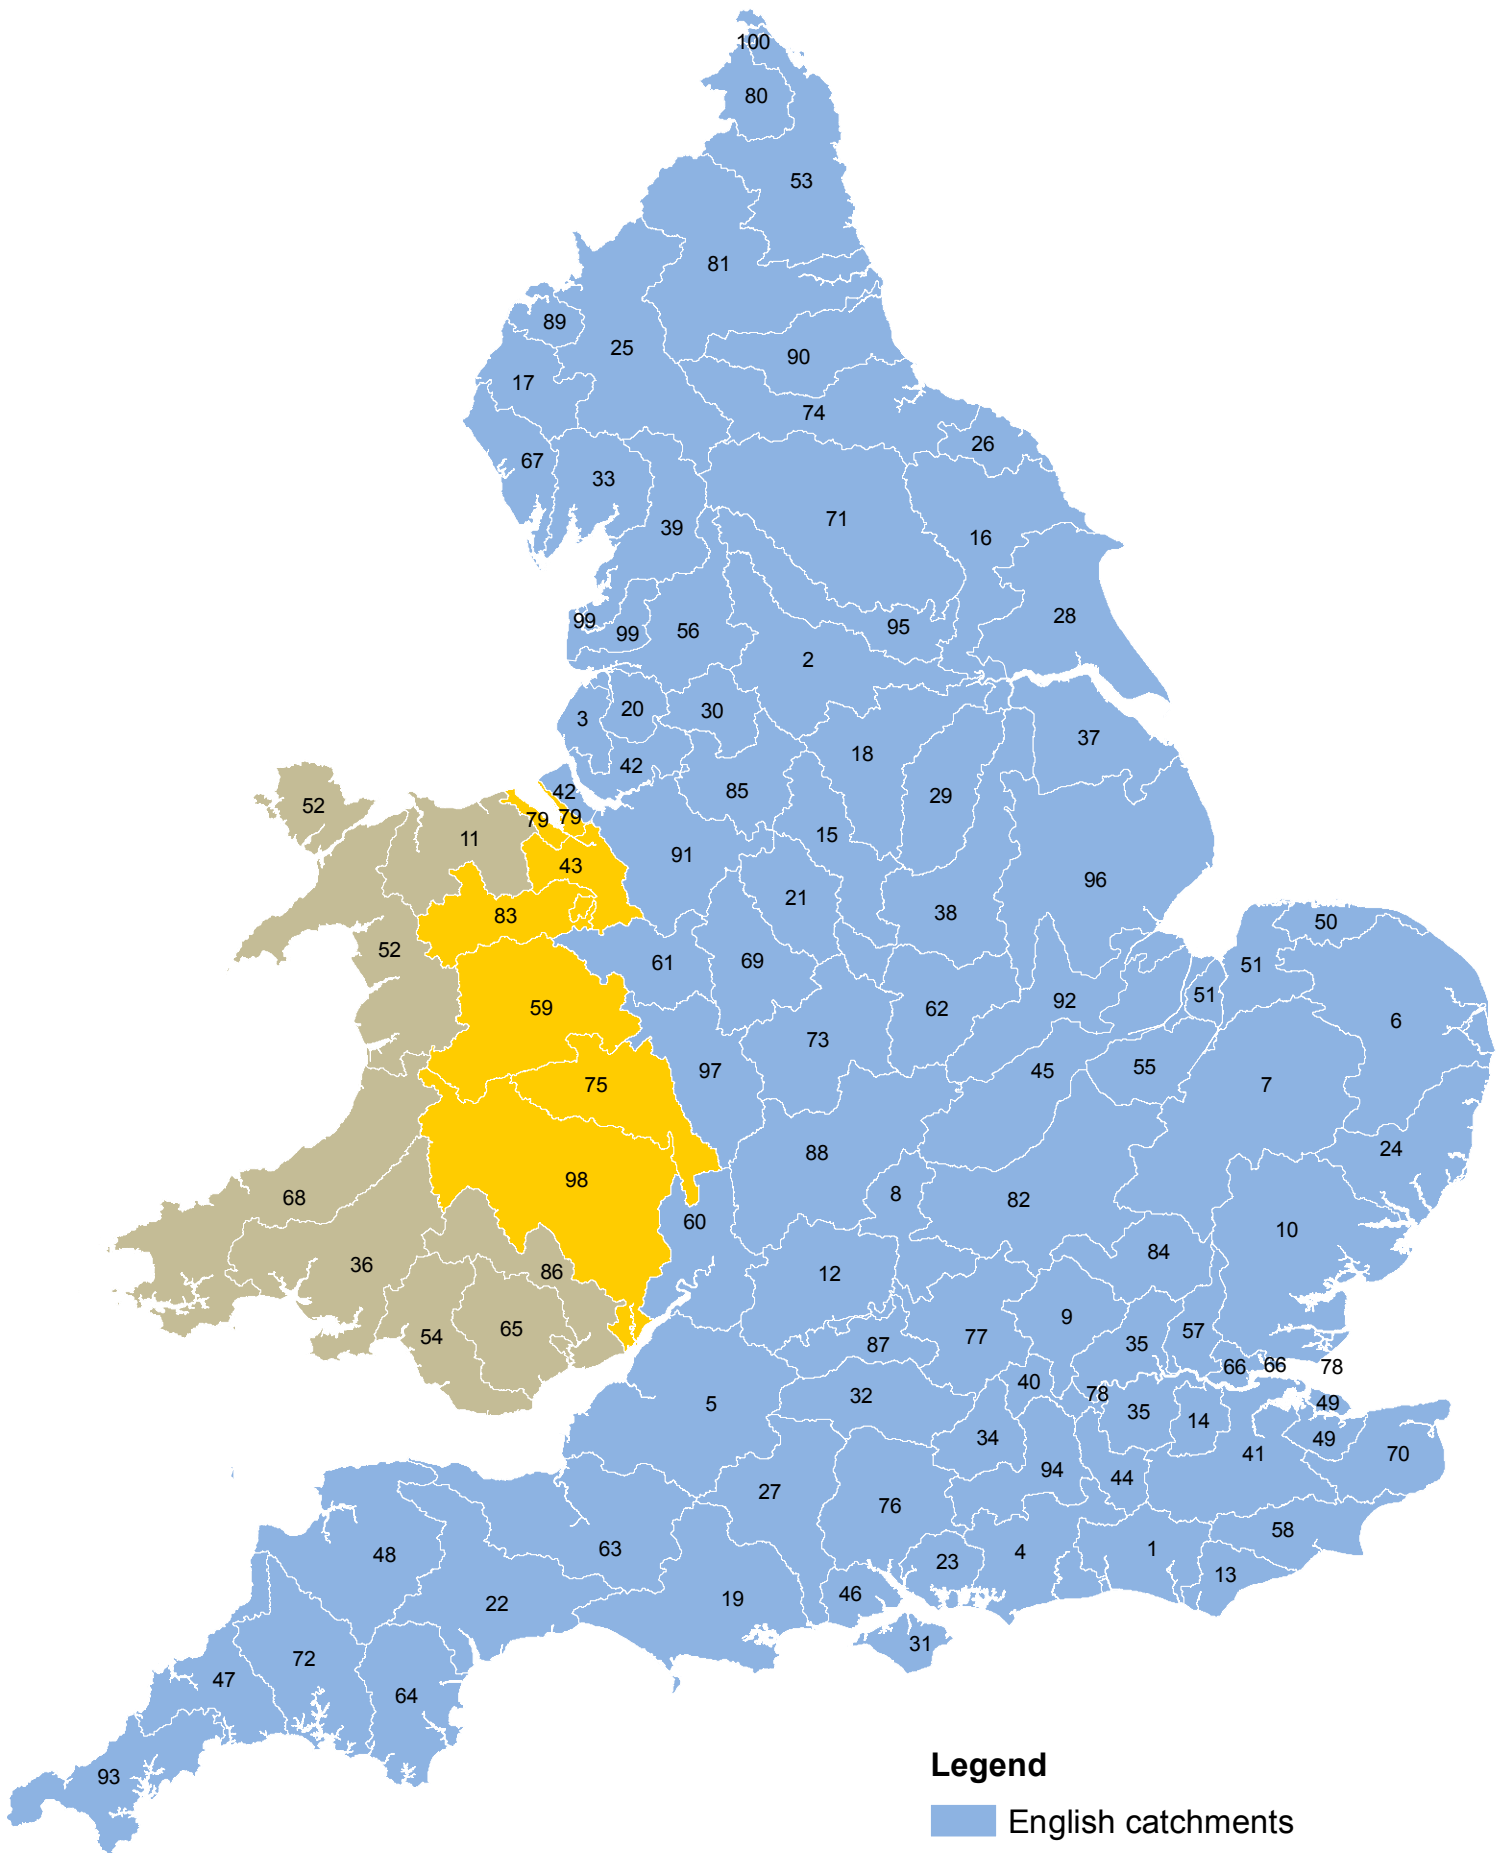

Water Management Catchments

0 25 50 100 Kilometres

Legend

- English catchments
- Welsh catchments
- Cross-border catchments

Map produced March 2013

© Crown Copyright and database right 2013. Ordnance Survey licence number 100024198.
© Copyright Environment Agency and database right 2013.

Key to Water Management Catchments

ID	CATCHMENT NAME	RIVER BASIN DISTRICT	ID	CATCHMENT NAME	RIVER BASIN DISTRICT
1	Adur & Ouse	South East	51	North West Norfolk	Anglian
2	Aire and Calder	Humber	52	North West Wales	Western Wales
3	Alt/Crossens	North West	53	Northumberland Rivers	Northumbria
4	Arun & Western Streams	South East	54	Ogmore to Tawe	Western Wales
5	Bristol Avon & North Somerset Streams	Severn	55	Old Bedford including the Middle Level	Anglian
6	Broadland Rivers	Anglian	56	Ribble	North West
7	Cam and Ely Ouse (including South Level)	Anglian	57	Roding, Beam & Ingrebourne	Thames
8	Cherwell	Thames	58	Rother	South East
9	Colne	Thames	59	Severn Uplands	Severn
10	Combined Essex	Anglian	60	Severn Vale	Severn
11	Conwy and Clwyd	Western Wales	61	Shropshire Middle Severn	Severn
12	Cotswolds	Thames	62	Soar	Humber
13	Cuckmere & Pevensy Levels	South East	63	South & West Somerset	South West
14	Darent	Thames	64	South Devon	South West
15	Derbyshire Derwent	Humber	65	South East Valleys	Severn
16	Derwent (Humber)	Humber	66	South Essex	Thames
17	Derwent (NW)	North West	67	South West Lakes	North West
18	Don and Rother	Humber	68	South West Wales	Western Wales
19	Dorset	South West	69	Staffordshire Trent Valley	Humber
20	Douglas	North West	70	Stour	South East
21	Dove	Humber	71	Swale, Ure, Nidd & Upper Ouse	Humber
22	East Devon	South West	72	Tamar	South West
23	East Hampshire	South East	73	Tame Anker and Mease	Humber
24	East Suffolk	Anglian	74	Tees	Northumbria
25	Eden and Esk	Solway Tweed	75	Teme	Severn
26	Esk and Coast	Humber	76	Test & Itchen	South East
27	Hampshire Avon	South West	77	Thame and South Chilterns	Thames