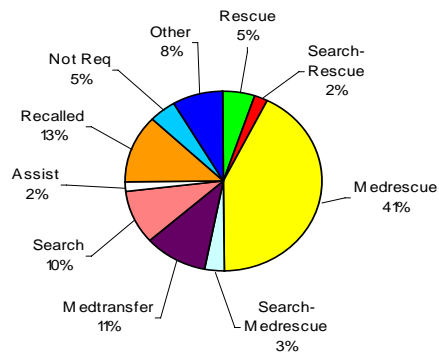

9. Summary of UK Helicopters 2010: Callouts by Type

12. SAR Mountain Rescue Teams: Callouts 2001-2010

	Total Callouts	Total Persons	Kinloss		Leeming		Leuchars		Valley		Other	
			Call	Pers	Call	Pers	Call	Pers	Call	Pers	Call	Pers
2001	91	15	25	1	21	4	17	3	0	0	28	7
2002	79	10	31	1	16	9	9	0	0	0	23	0
2003	80	31	33	5	16	16	15	5	0	0	16	5
2004	67	17	30	7	4	0	15	7	0	0	18	3
2005	73	97	32	71	6	21	16	2	18	3	1	0
2006	86	16	24	4	14	1	13	1	35	10	0	0
2007	102	41	39	4	13	7	14	3	35	27	1	0
2008	91	29	32	7	12	7	21	9	25	5	1	1
2009	86	19	29	7	13	1	22	6	22	5	0	0
2010	59	19	20	4	8	6	14	3	17	6	0	0

15. UK Fixed Wing Aircraft 2010 : Hours & Distance from Base

	Average Flying Hours *		Average Distance from Base	
	2009	2010	2009	2010
	0.00	5.52	0	569
	4.32	0.00	358	0
	2.39	3.51	328	405
	2.12	0.00	157	0
	4.00	0.00	559	0
	4.12	0.00	820	0
	2.49	0.00	265	0
	0.00	0.00	0	0
	3.39	0.00	473	0
	5.35	0.00	680	0
	0.00	0.00	0	0
	3.30	0.00	560	0
Total	3.38	4.31	477	459

*Average flying hours are expressed in hours & minutes
DFB = Distance from Base NM = Nautical Miles