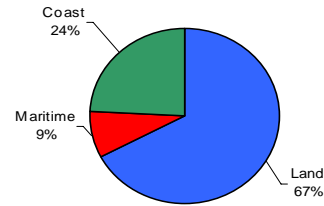

8. Summary of UK Helicopters 2010: Persons by Type

	2001	2002	2003	2004	2005	2006	2007	2008	2009	2010
Total Persons	1167	1214	1242	1394	1287	1447	1726	1578	1791	1586
Rescue	273	337	259	485	321	376	574	367	285	289
Search-rescue	0	0	0	0	0	0	56	70	155	82
Medrescue	625	652	770	667	769	827	807	793	987	890
Search-Medrescue	0	0	0	0	0	0	56	65	69	67
Medtransfer	228	201	174	194	143	175	198	219	224	219
Recovery	33	19	24	30	30	38	16	27	21	15
Search-Recovery	0	0	0	0	0	0	2	8	17	6
Transfer	8	5	15	18	24	31	17	29	33	18

11. Summary of UK Helicopters 2010: Callouts by Location

14. UK Fixed Wing Callouts 2001 - 2010

	Total UK callouts	Nimrods	Other F/Wing	Callouts
2001	55	54	1	2010
2002	47	46	1	January
2003	37	37	0	February
2004	39	37	2	March
2005	37	37	0	April
2006	33	32	1	May
2007	21	21	0	June
2008	29	29	0	July
2009	14	13	1	August
2010	3	3	0	September
				October
				November
				December
				Total:
				3