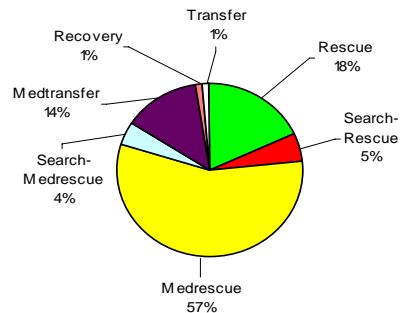

10. Summary of UK Helicopters 2010: Persons by Type

13. SAR Mountain Rescue Teams: Monthly Totals 2010

	Total Callouts	Total Persons	Kinloss		Leeming		Leuchars		Valley		Other	
			Call	Pers	Call	Pers	Call	Pers	Call	Pers	Call	Pers
2010												
January	7	4	0	0	3	4	2	0	2	0	0	0
February	5	1	3	0	0	0	2	1	0	0	0	0
March	8	3	4	1	2	1	1	0	1	1	0	0
April	1	0	1	0	0	0	0	0	0	0	0	0
May	8	1	2	0	2	1	1	0	3	0	0	0
June	3	3	2	3	0	0	0	0	1	0	0	0
July	4	0	1	0	1	0	0	0	2	0	0	0
August	3	1	2	0	0	0	0	0	1	1	0	0
September	5	0	3	0	0	0	2	0	0	0	0	0
October	8	1	2	0	0	0	3	0	3	1	0	0
November	4	0	0	0	0	0	1	0	3	0	0	0
December	3	5	0	0	0	0	2	2	1	3	0	0
Total:	59	19	20	4	8	6	14	3	17	6	0	0

DASA is keen to listen to its customers and will continue to seek opportunities for improvement. We will be happy to receive and consider your comments on any of the reports we produce. The DASA SAR team is:

Daniel Turner Tel 030 679 34524

Paul Sherwood Tel: 030 679 34553

E Mail: DASADESA-PI-1@mod.uk

DASADESA-PI-OutputMgr@mod.uk

DASA (Price Indices)

Mailpoint 2124, Maple 1a

Abbey Wood, Bristol, BS34 8JH