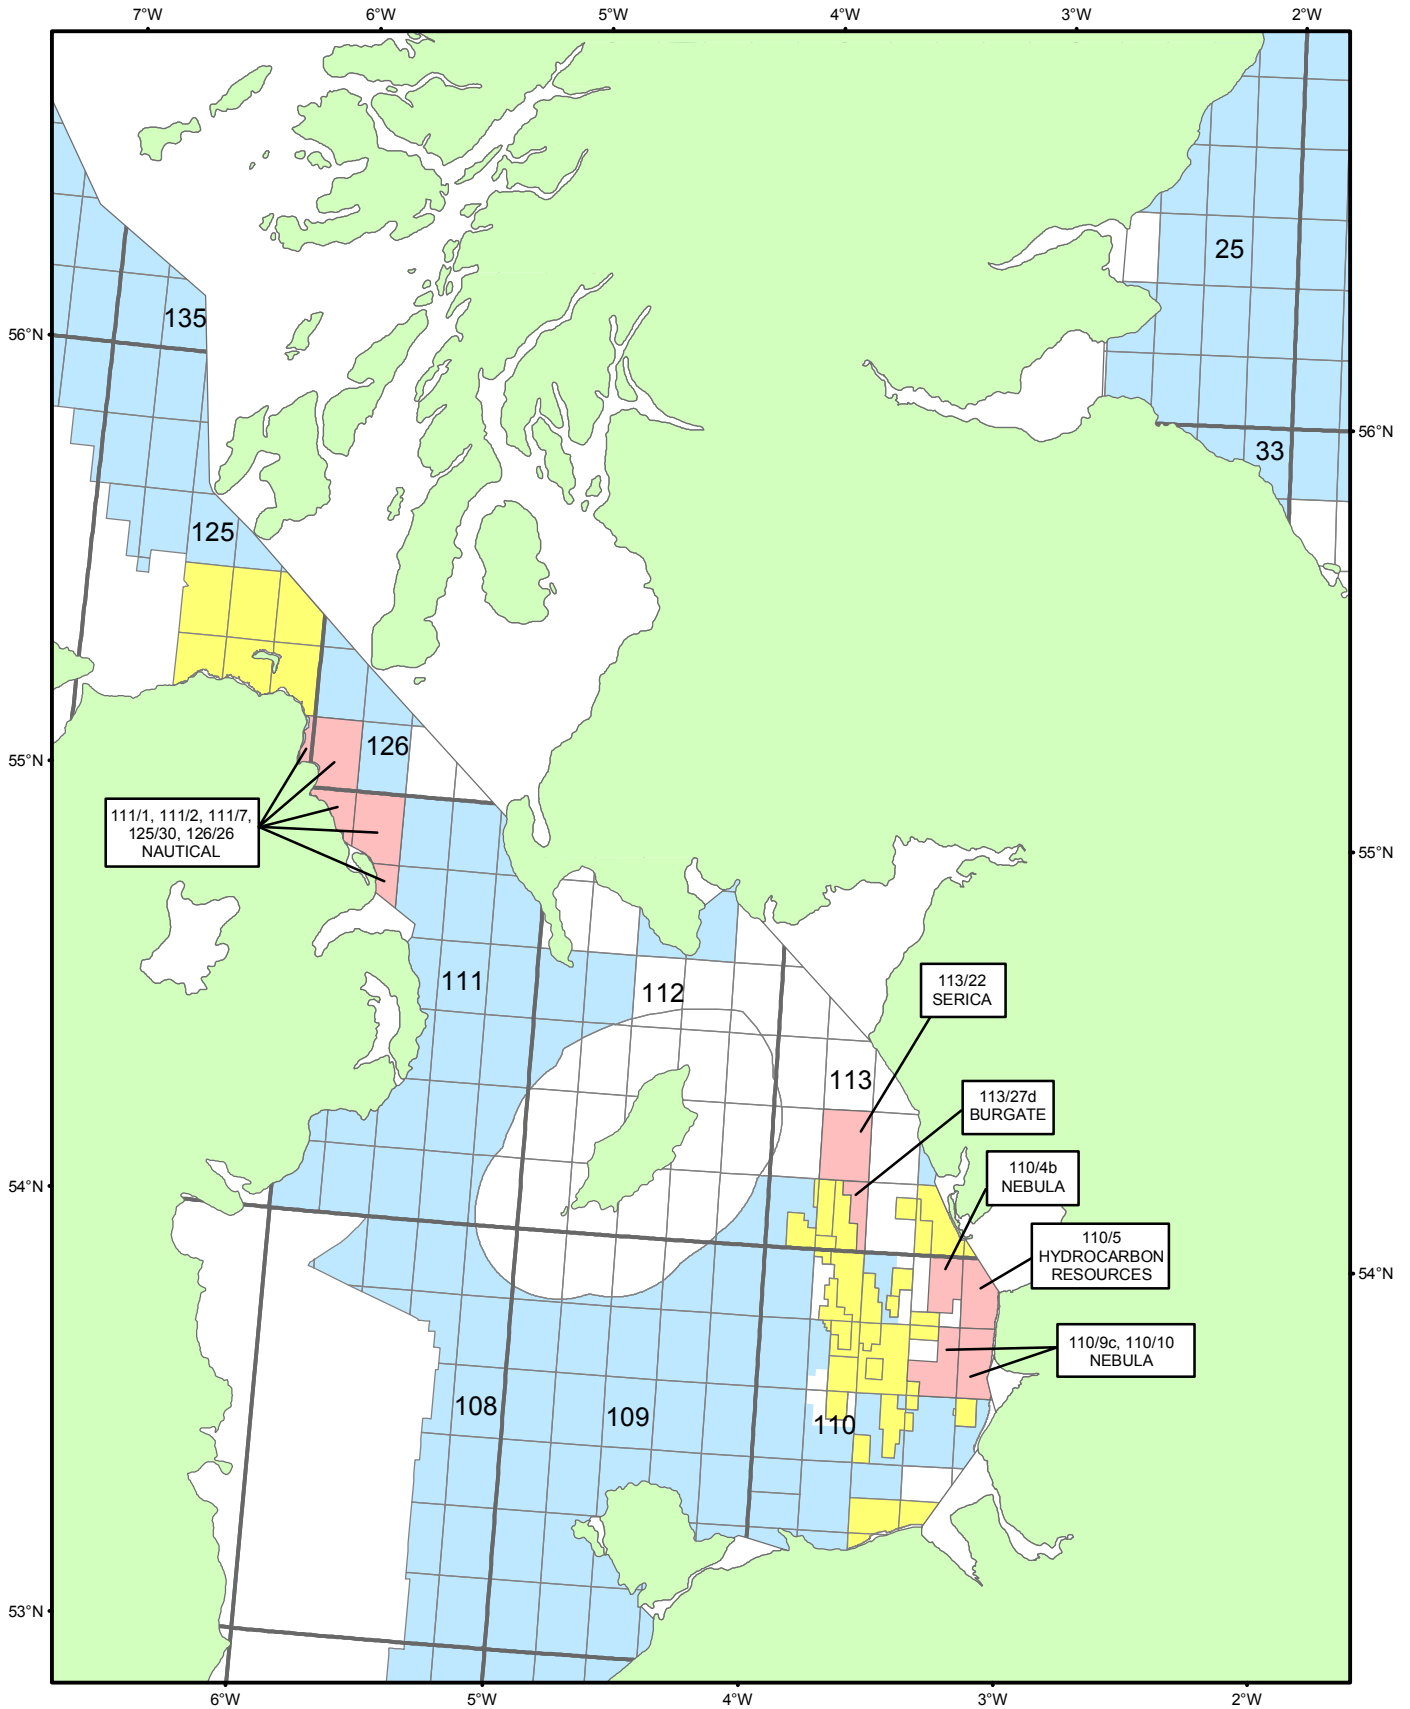

NOTE: See Offers of Awards by Block list for potential licences

**UK Continental Shelf**  
 27th Round of Offshore Licensing

**MAP 5**  
 North Channel and  
 Morecambe Bay

Scale 1:2,000,000  
 0 10 20 30 40Kms

**Key**

- Blocks potentially awarded
- Blocks on offer
- Blocks currently under licence

Quadrant & Blocks

1	2	3	4	5
6	7	8	9	10
11	12	13	14	15
16	17	18	19	20
21	22	23	24	25
26	27	28	29	30