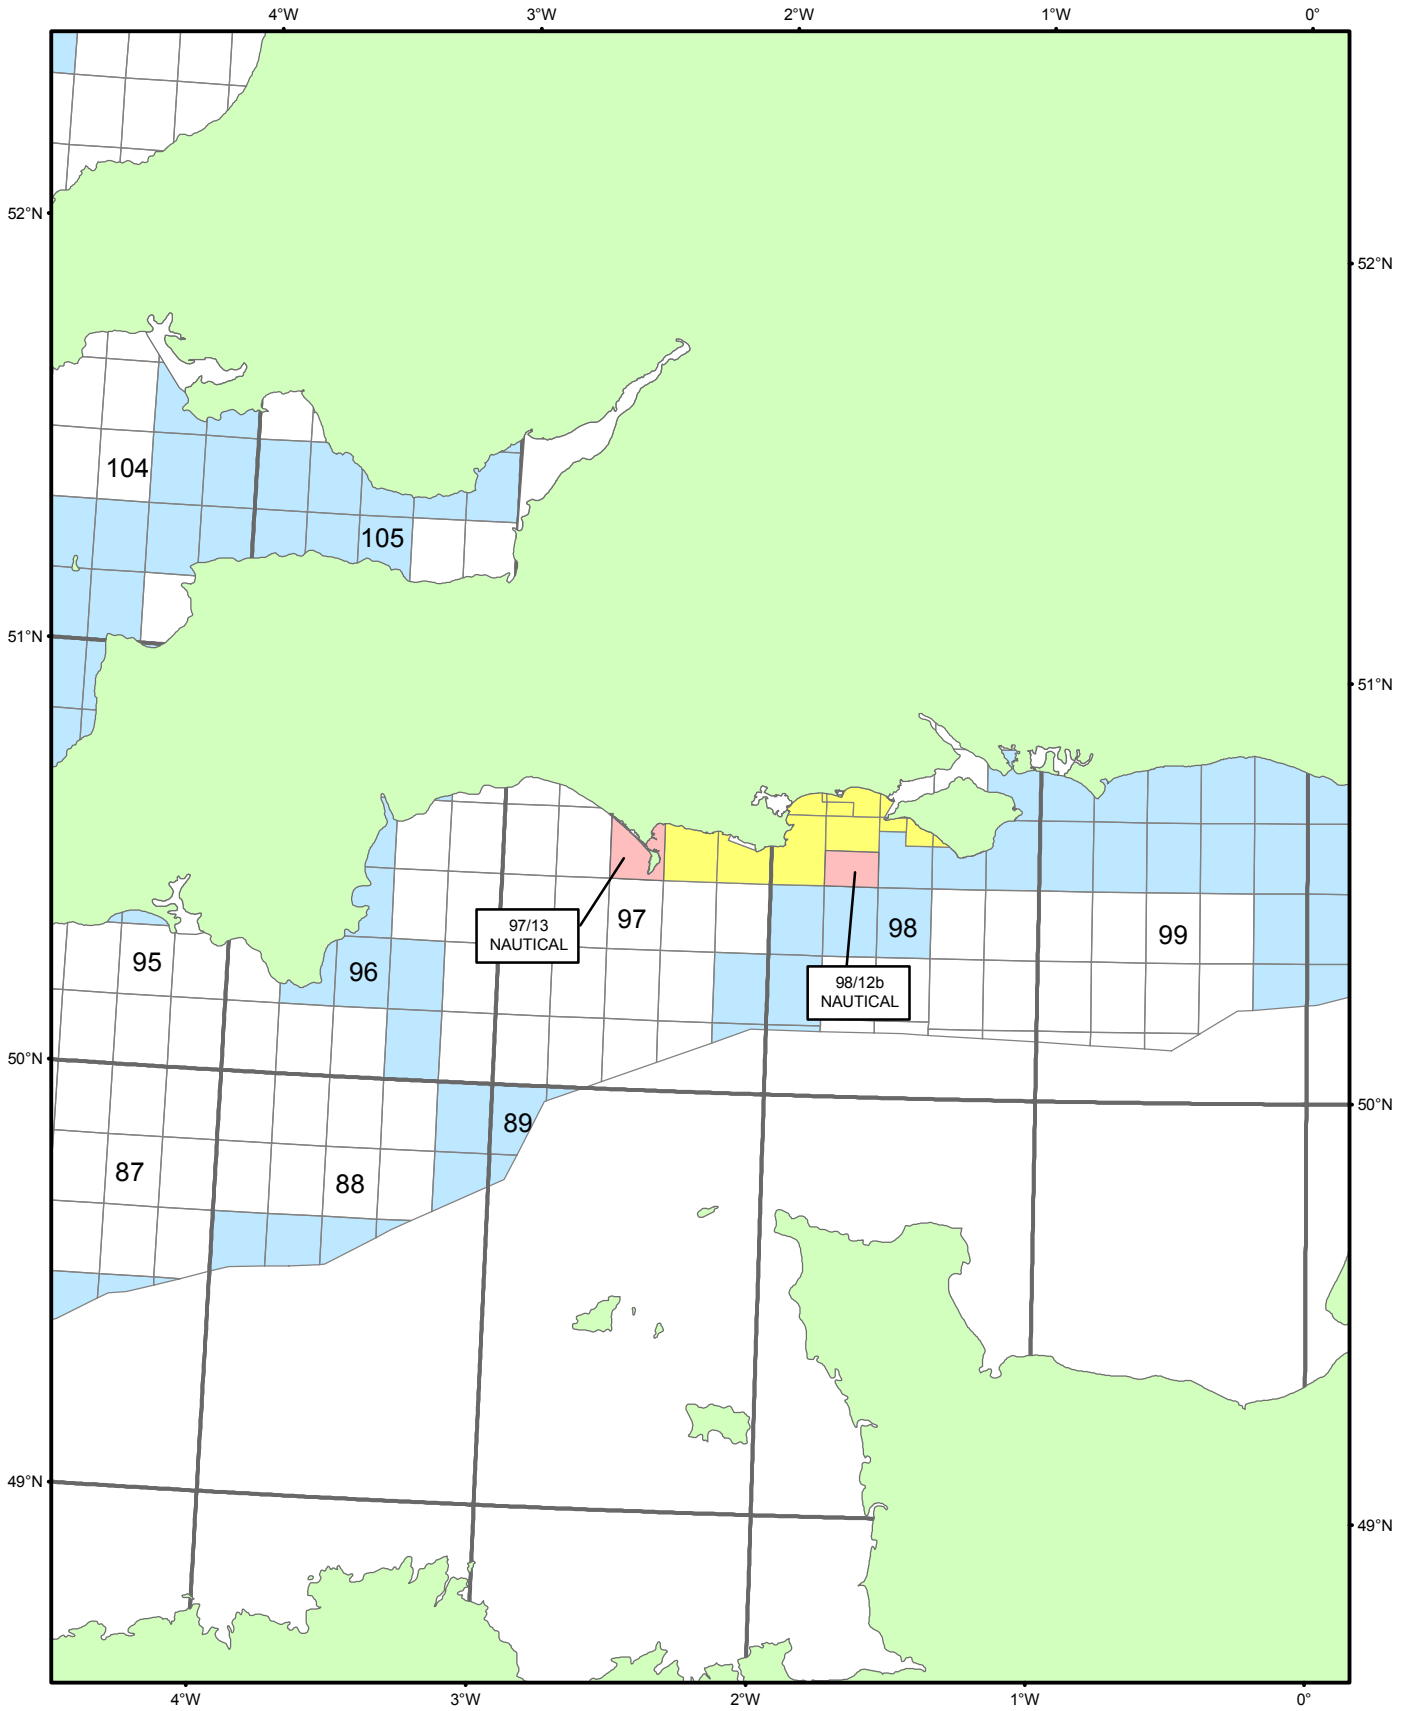

NOTE: See Offers of Awards by Block list for potential licences

**UK Continental Shelf**  
27th Round of Offshore Licensing

**MAP 4**  
English Channel

Scale 1:2,000,000  
0 20 40 60 80Kms

**Key**

- Blocks potentially awarded
- Blocks on offer
- Blocks currently under licence

Quadrant & Blocks

1	2	3	4	5
6	7	8	9	10
11	12	13	14	15
16	17	18	19	20
21	22	23	24	25
26	27	28	29	30