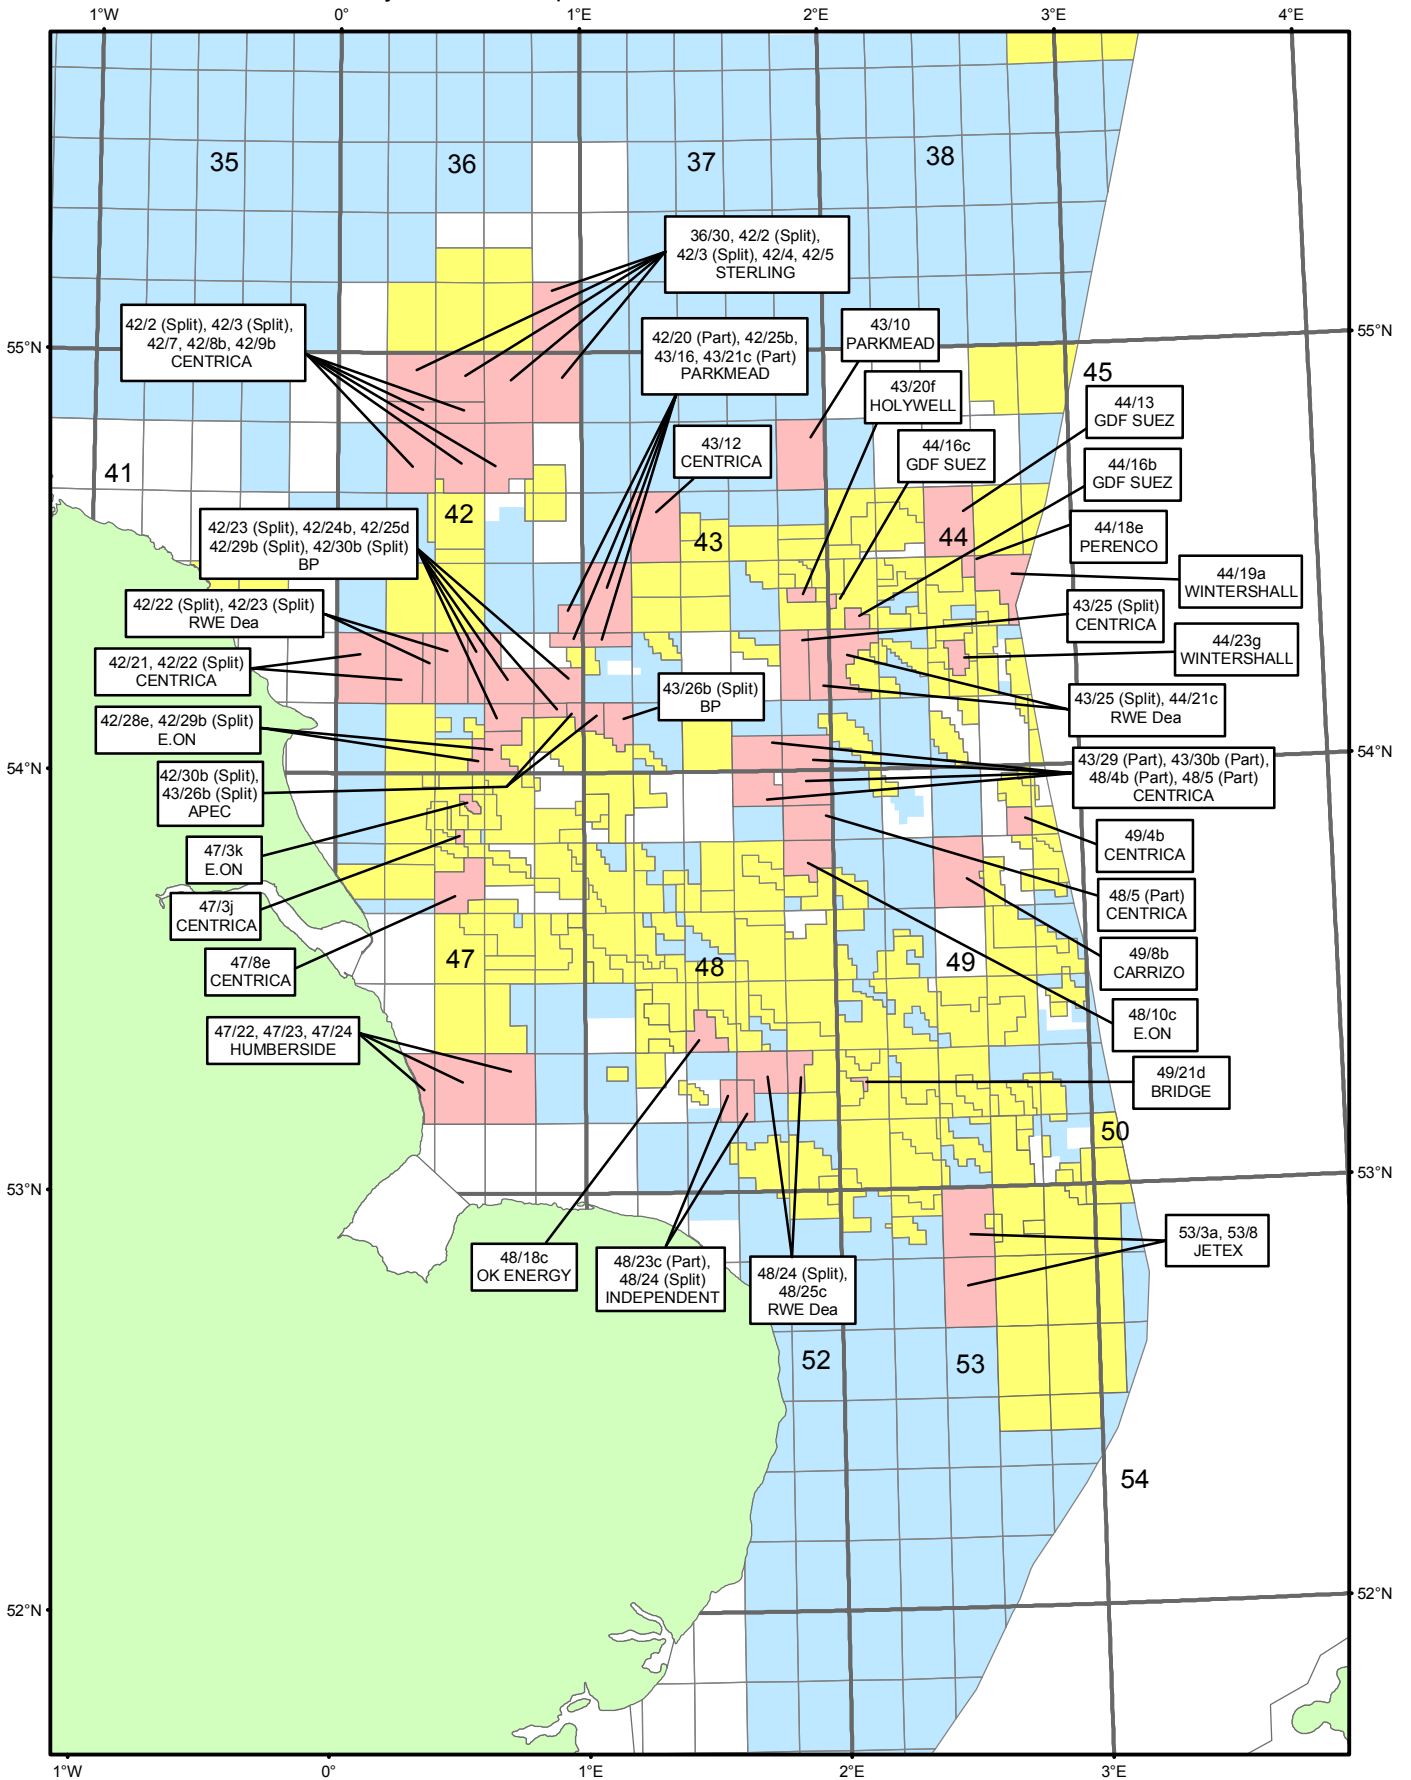

NOTE: See Offers of Awards by Block list for potential licences

UK Continental Shelf
 27th Round of Offshore Licensing

MAP 3
 North Sea
 Southern Area

Scale 1:2,000,000
 0 20 40 60 80Kms

Key

- Blocks potentially awarded
- Blocks on offer
- Blocks currently under licence

Quadrant & Blocks

1	2	3	4	5
6	7	8	9	10
11	12	13	14	15
16	17	18	19	20
21	22	23	24	25
26	27	28	29	30