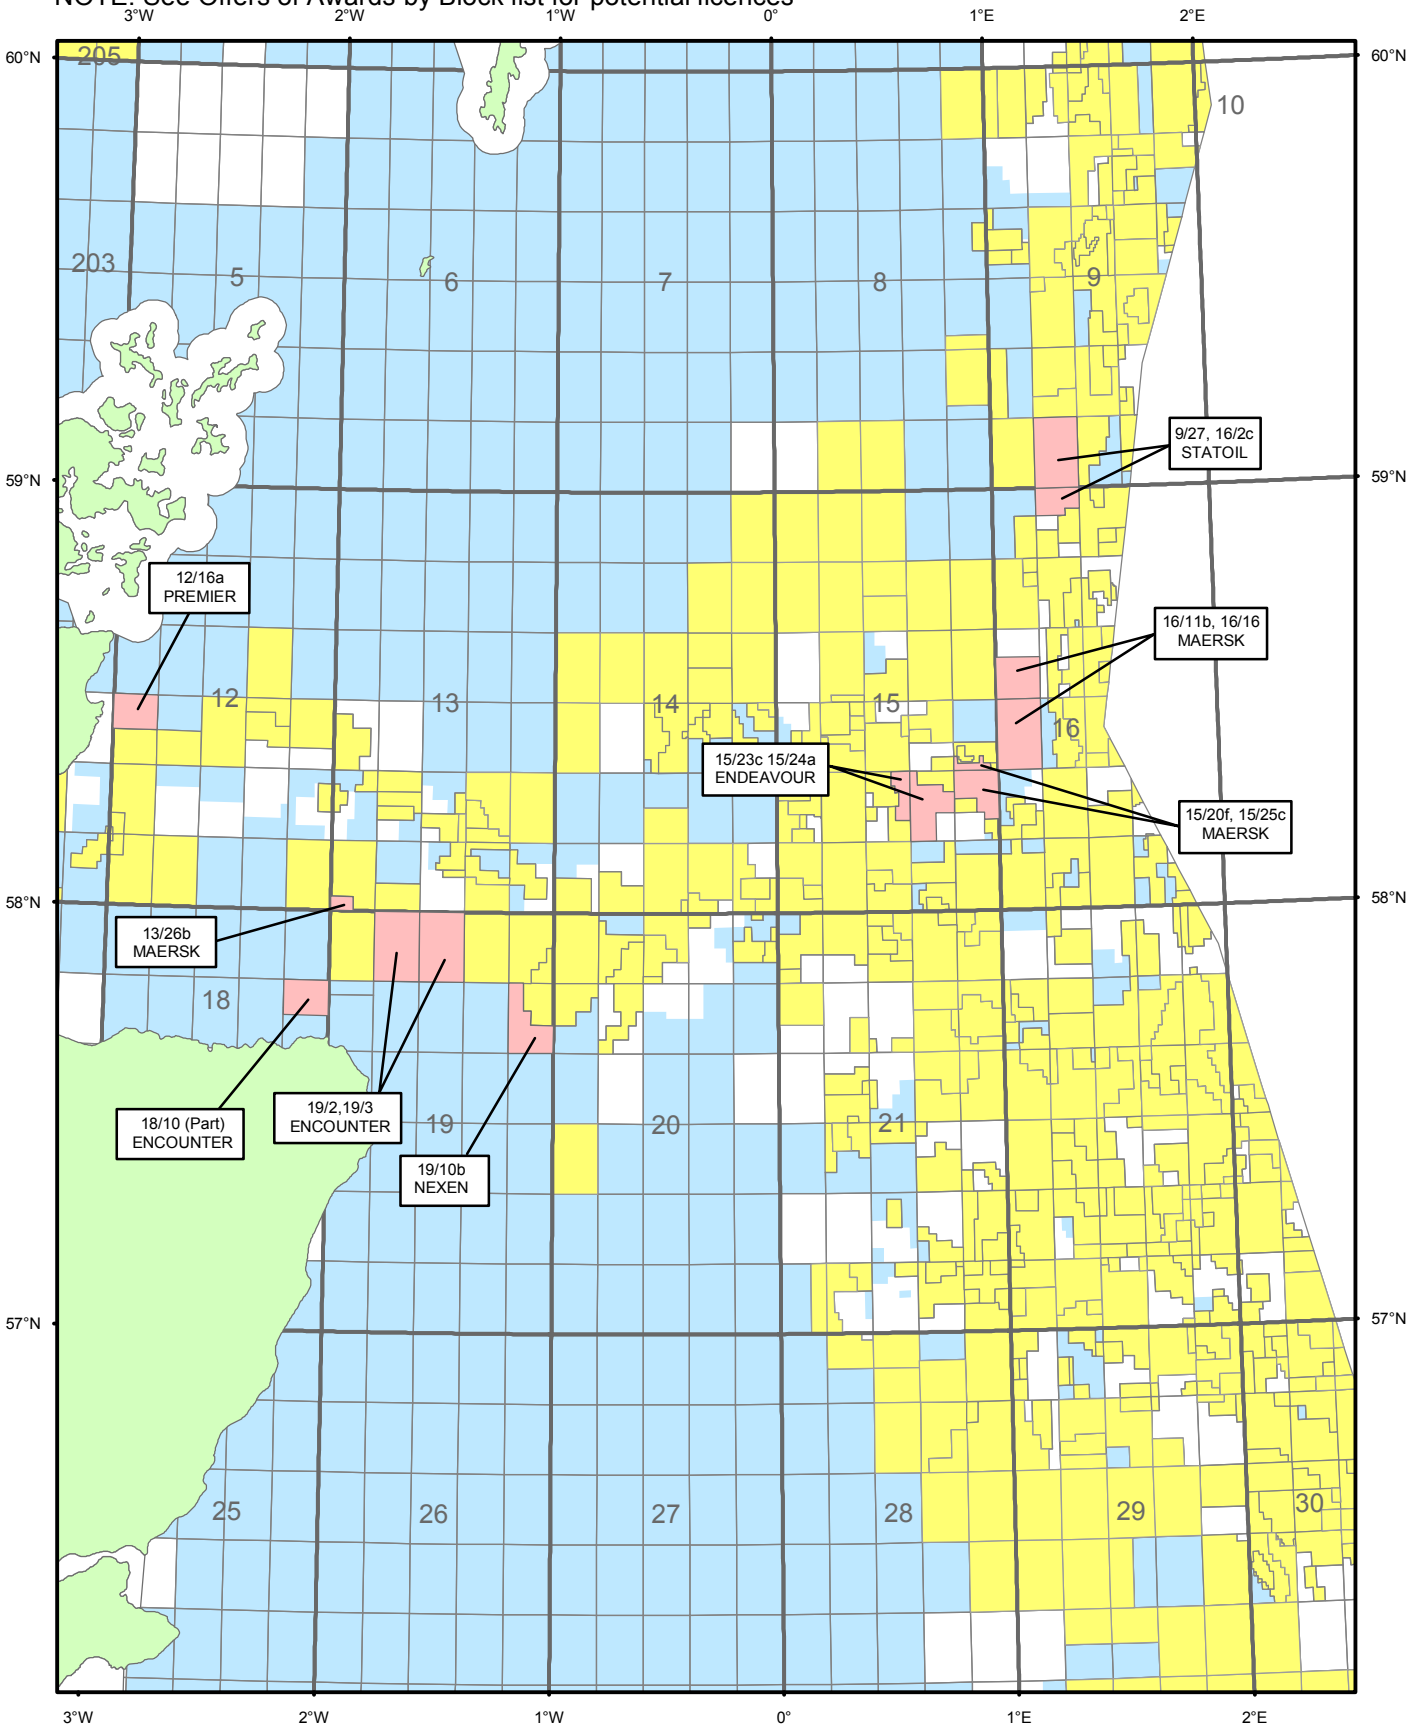

NOTE: See Offers of Awards by Block list for potential licences

UK Continental Shelf
 27th Round of Offshore Licensing

MAP 2
 North Sea
 Central Area

Scale 1:2,000,000
 0 20 40 60 80Kms

Key

- Blocks potentially awarded
- Blocks on offer
- Blocks currently under licence

Quadrant & Blocks

1	2	3	4	5
6	7	8	9	10
11	12	13	14	15
16	17	18	19	20
21	22	23	24	25
26	27	28	29	30