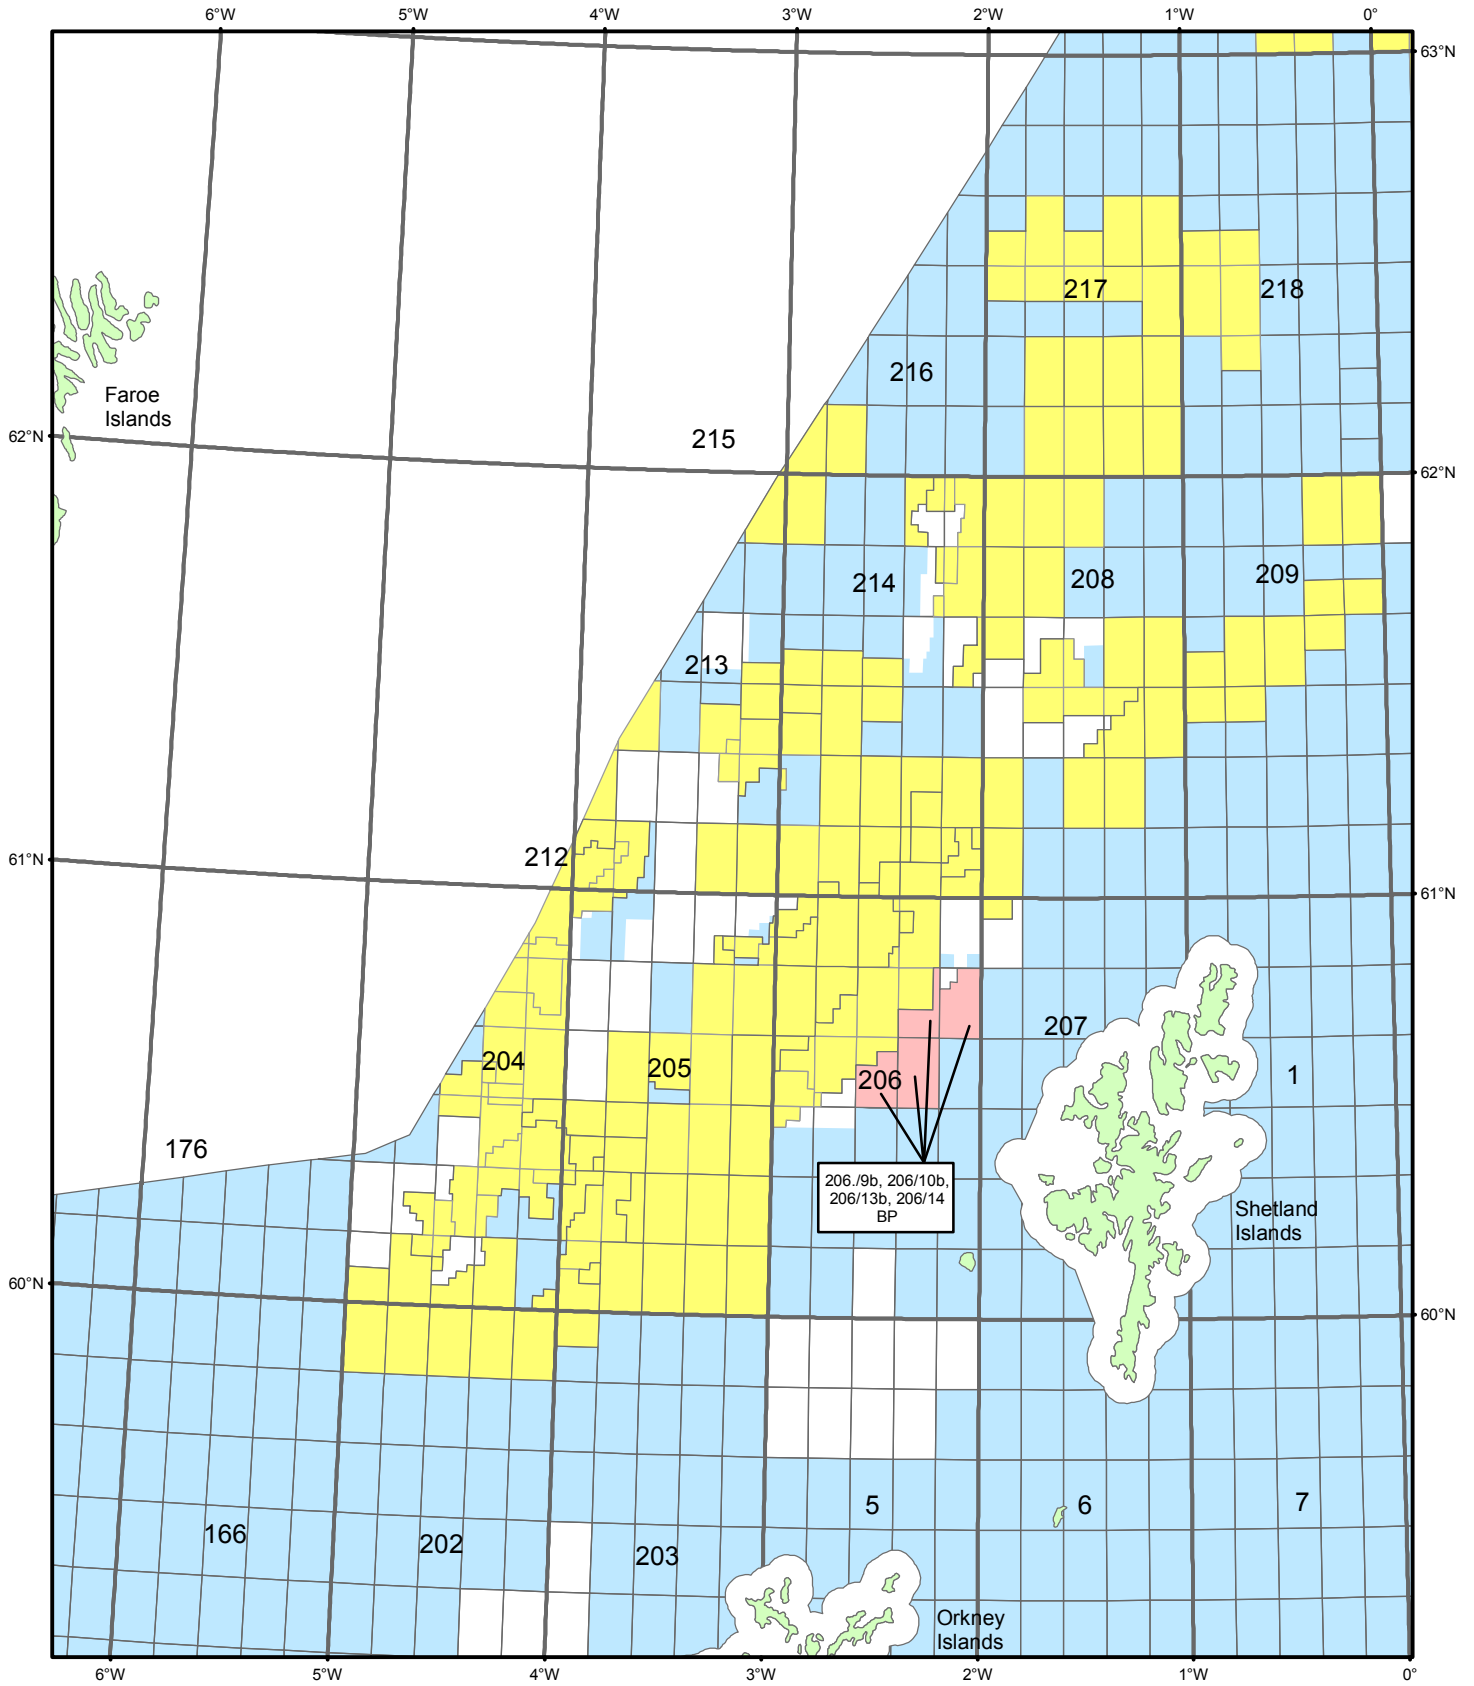

NOTE: See Offers of Awards by Block list for potential licences

206./9b, 206/10b,
206/13b, 206/14
BP

UK Continental Shelf
27th Round of Offshore Licensing

MAP 1
West of Shetlands Area

Scale 1:2,000,000

0 20 40 60 80Kms

Key

- Blocks potentially awarded
- Blocks on offer
- Blocks currently under licence

Quadrant & Blocks

1	2	3	4	5
6	7	8	9	10
11	12	13	14	15
16	17	18	19	20
21	22	23	24	25
26	27	28	29	30

Map location