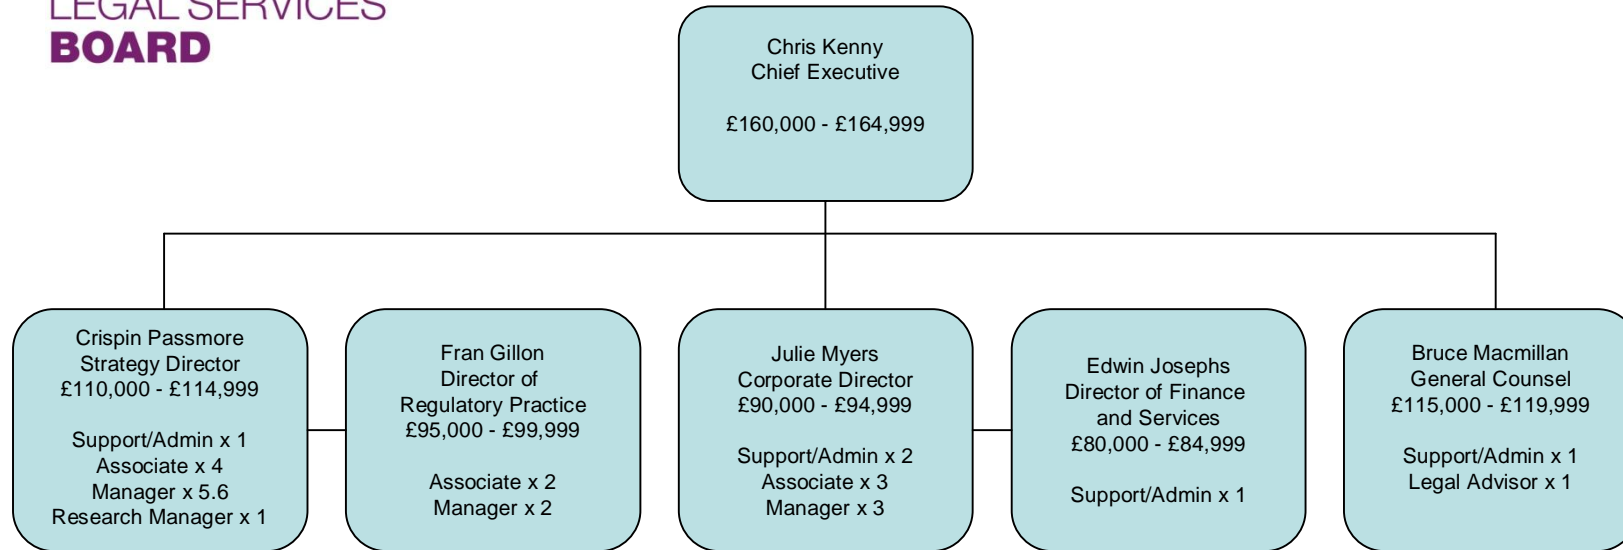

LEGAL SERVICES
BOARD

Legal Services Board

Key to Grades	SMT/Head of	Manager	Associate	Support/ Admin Staff
Pay Range	£62,000 - £100,000	£45,000 - £65,000	£32,000 - £41,000	£23,300 - £30,000

This represents the organisation
as at 30 June 2010