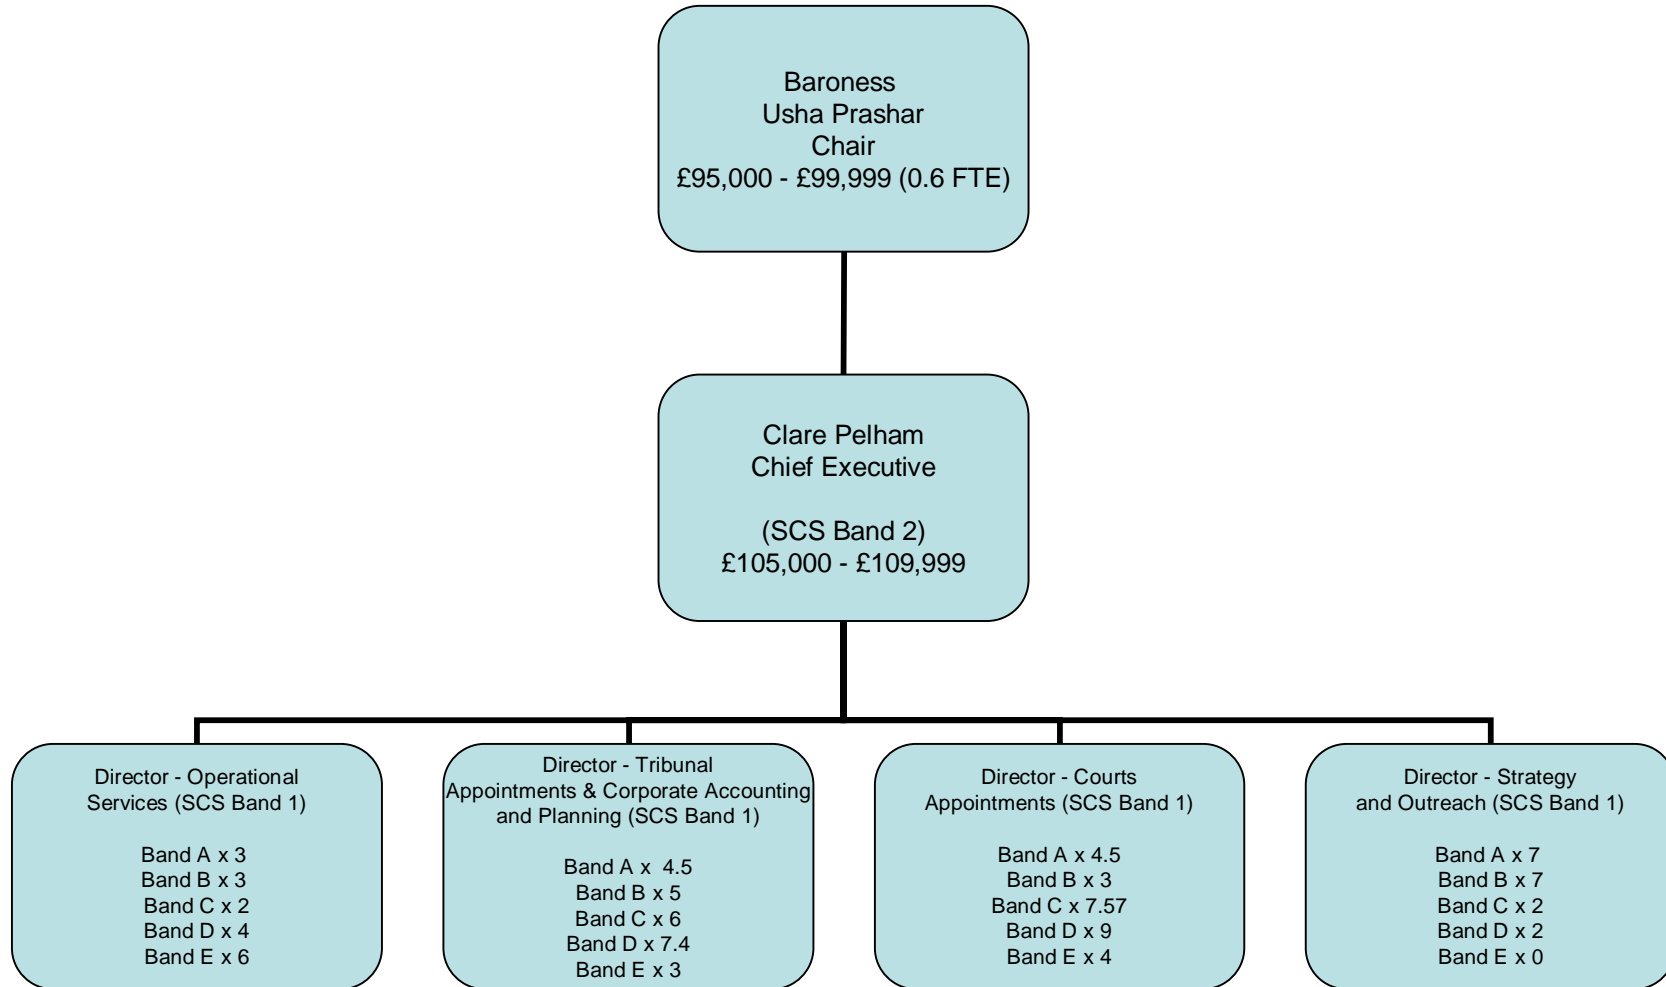

# Judicial Appointments Commission

Key to Grades	Band A	Band B	Band C	Band D	Band E
Pay Range	£47,228 - £66,965	£44,300 - £33,835	£27,825 - £35,704	£22,755 - £28,000	£17,513 - £21,800

This represents the organisation  
as at 30 June 2010