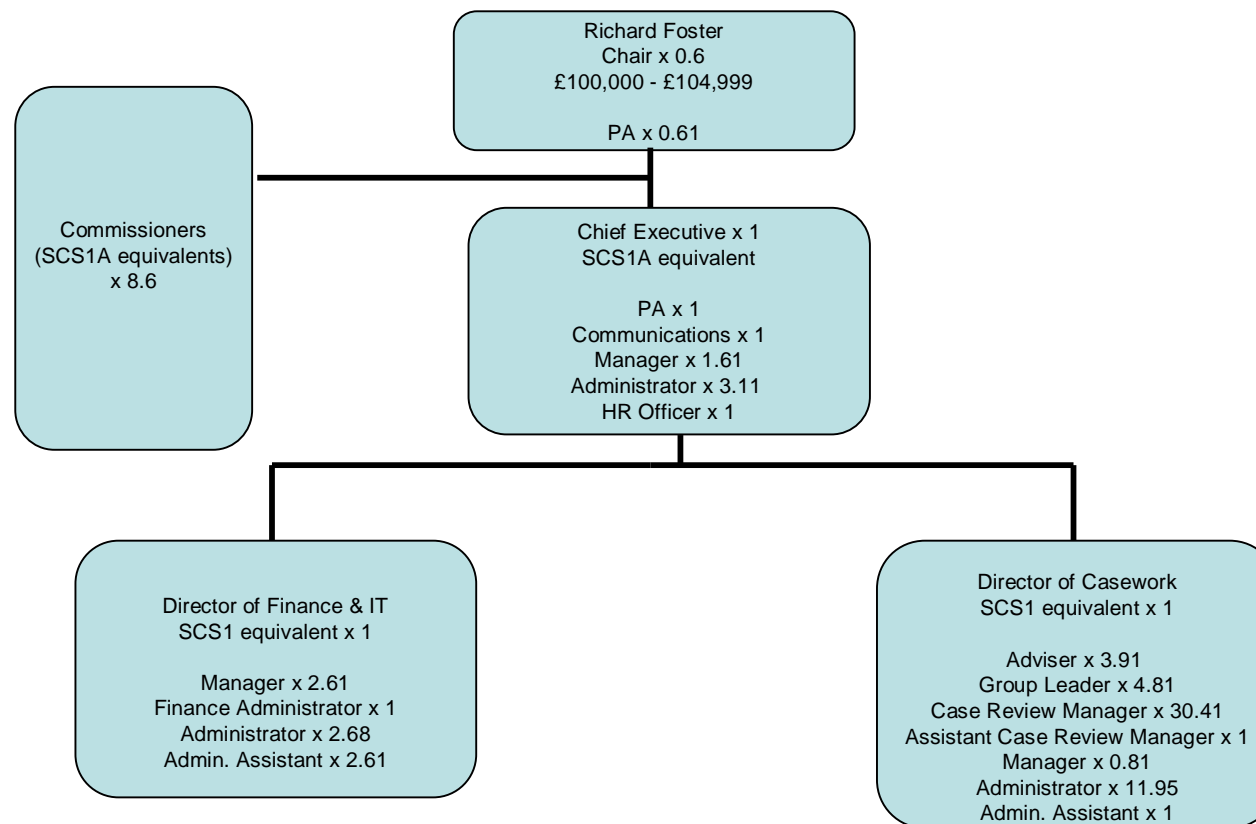

# Criminal Cases Review Commission

(Note: Commissioners and employees at the CCRC are not civil servants, and Commissioners are appointed by HM the Queen)

Key to Grades	Legal / Investigations Advisers	Group Leaders	Communications	Case Review Managers	Managers	Assistant Case Review Managers	HR Officers	Personal Assistants	Finance Administrators	Administrators	Admin. Assistants
<b>Pay Range</b>	£66,166 - £68,025	£41,371 - £44,422	£40,402 - £42,364	£34,222 - £37,628	£34,222 - £35,883	£27,644 - £28,987	£26,995 - £28,307	£23,978 - £25,142	£19,833 - £20,797	£18,039 - £18,914	£15,280 - £16,021