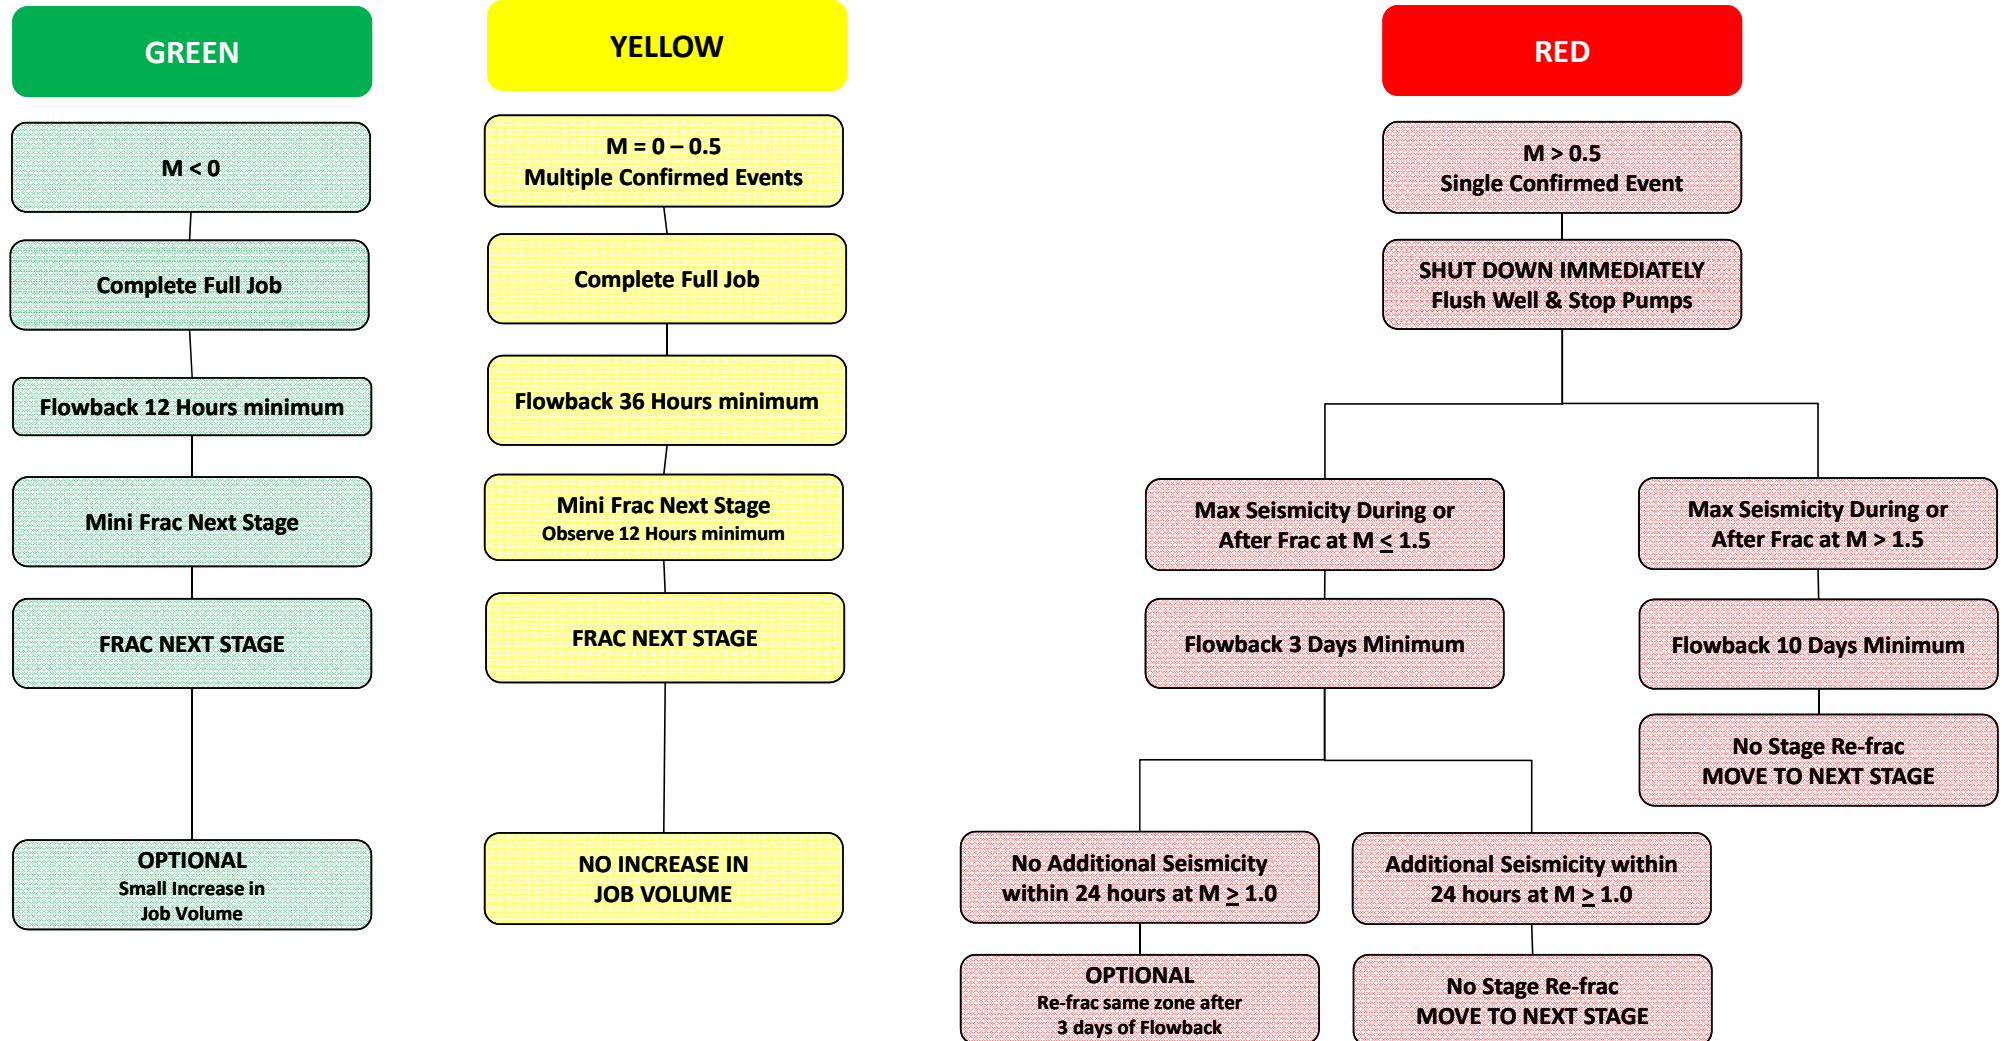

# CUADRILLA TRIAL TRAFFIC LIGHT PROCESS

DRAFT