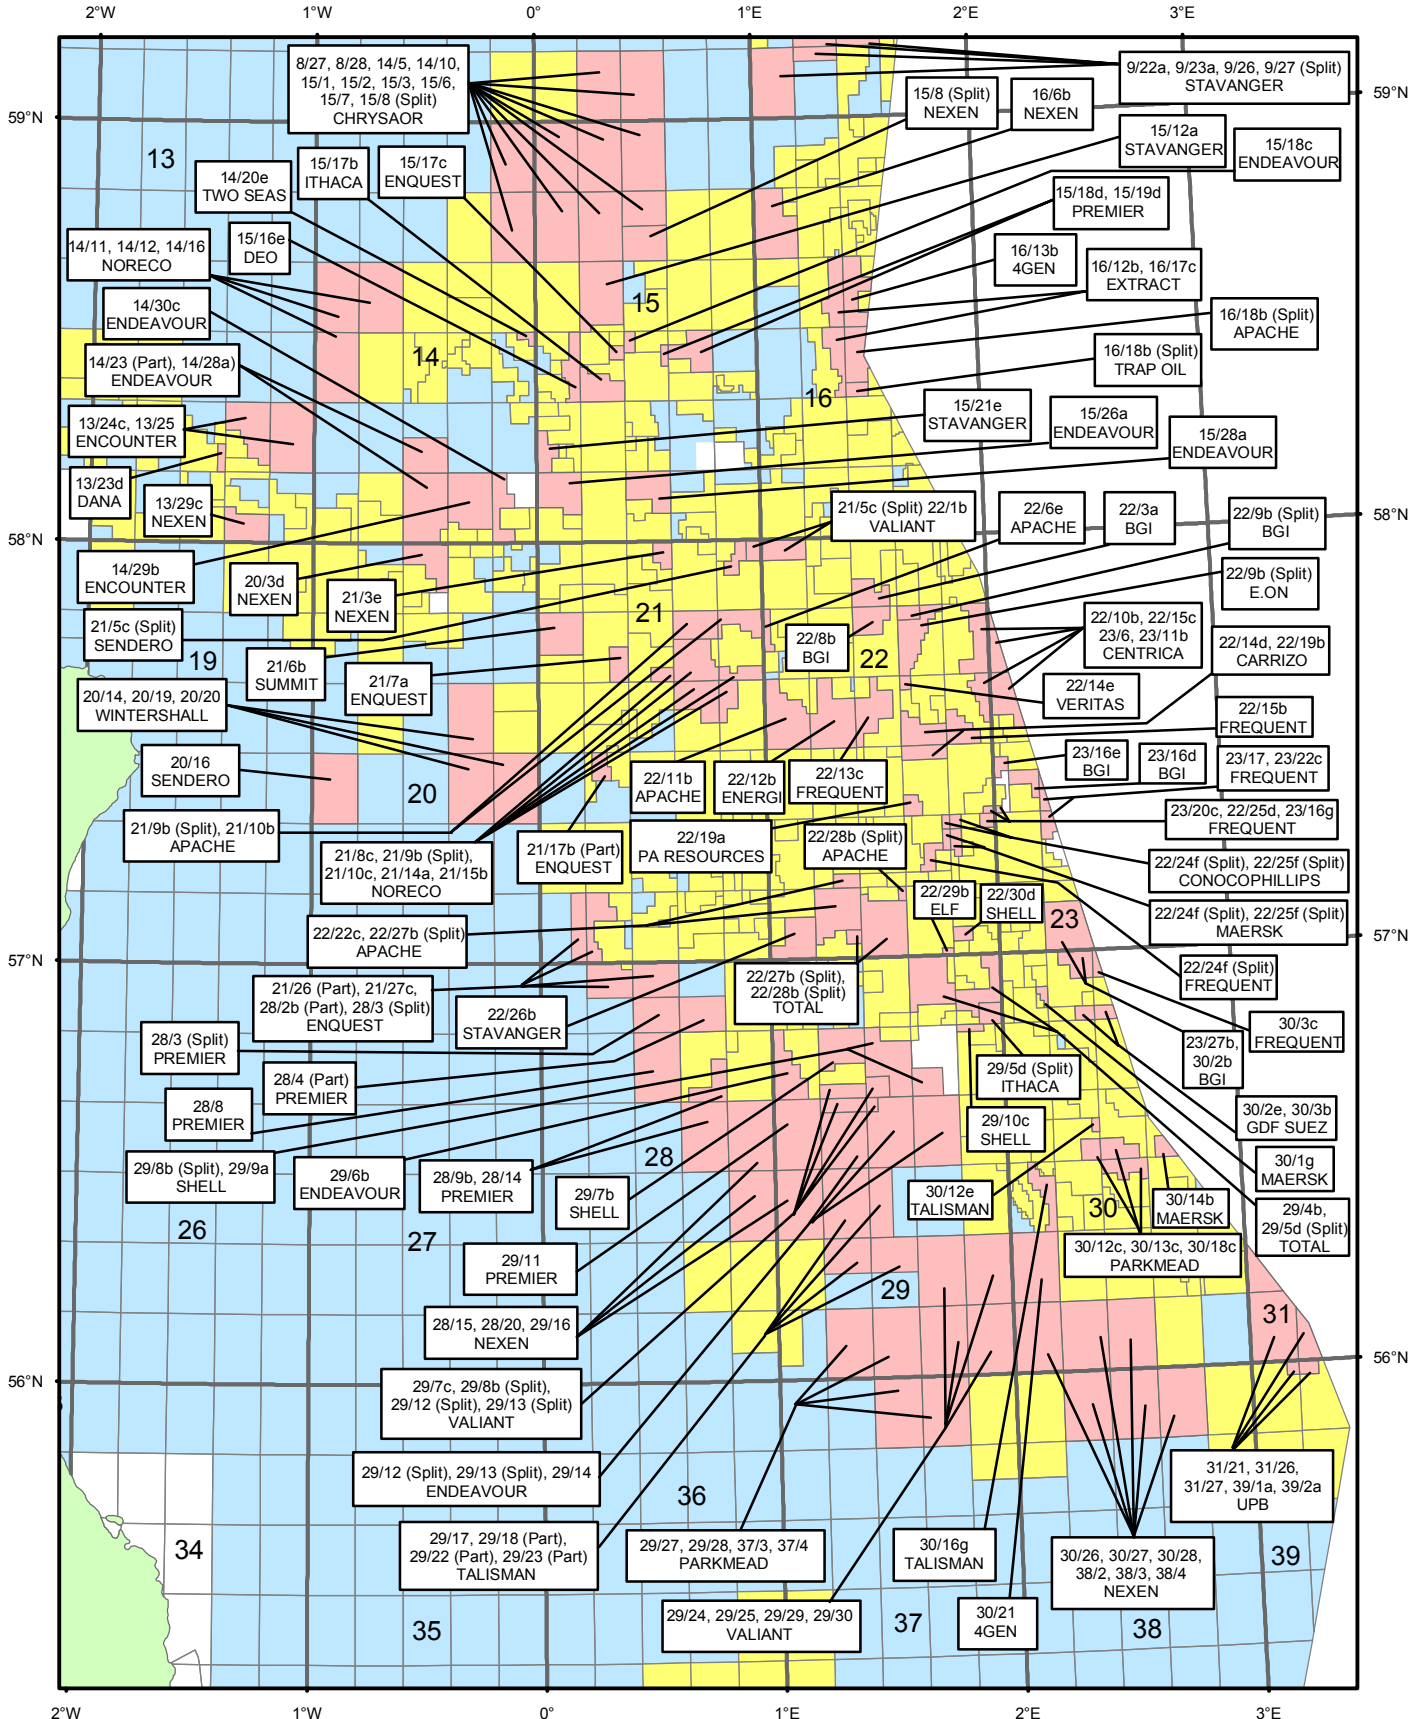

NOTE: See Offers of Awards by Block list for potential licences

**UK Continental Shelf**  
27th Round of Offshore Licensing

**MAP 3**  
North Sea  
Central Area

Scale 1:2,000,000  
0 20 40 60 80Kms

**Key**

- Blocks potentially awarded
- Blocks on offer
- Blocks currently under licence

**Quadrant & Blocks**

1	2	3	4	5
6	7	8	9	10
11	12	13	14	15
16	17	18	19	20
21	22	23	24	25
26	27	28	29	30