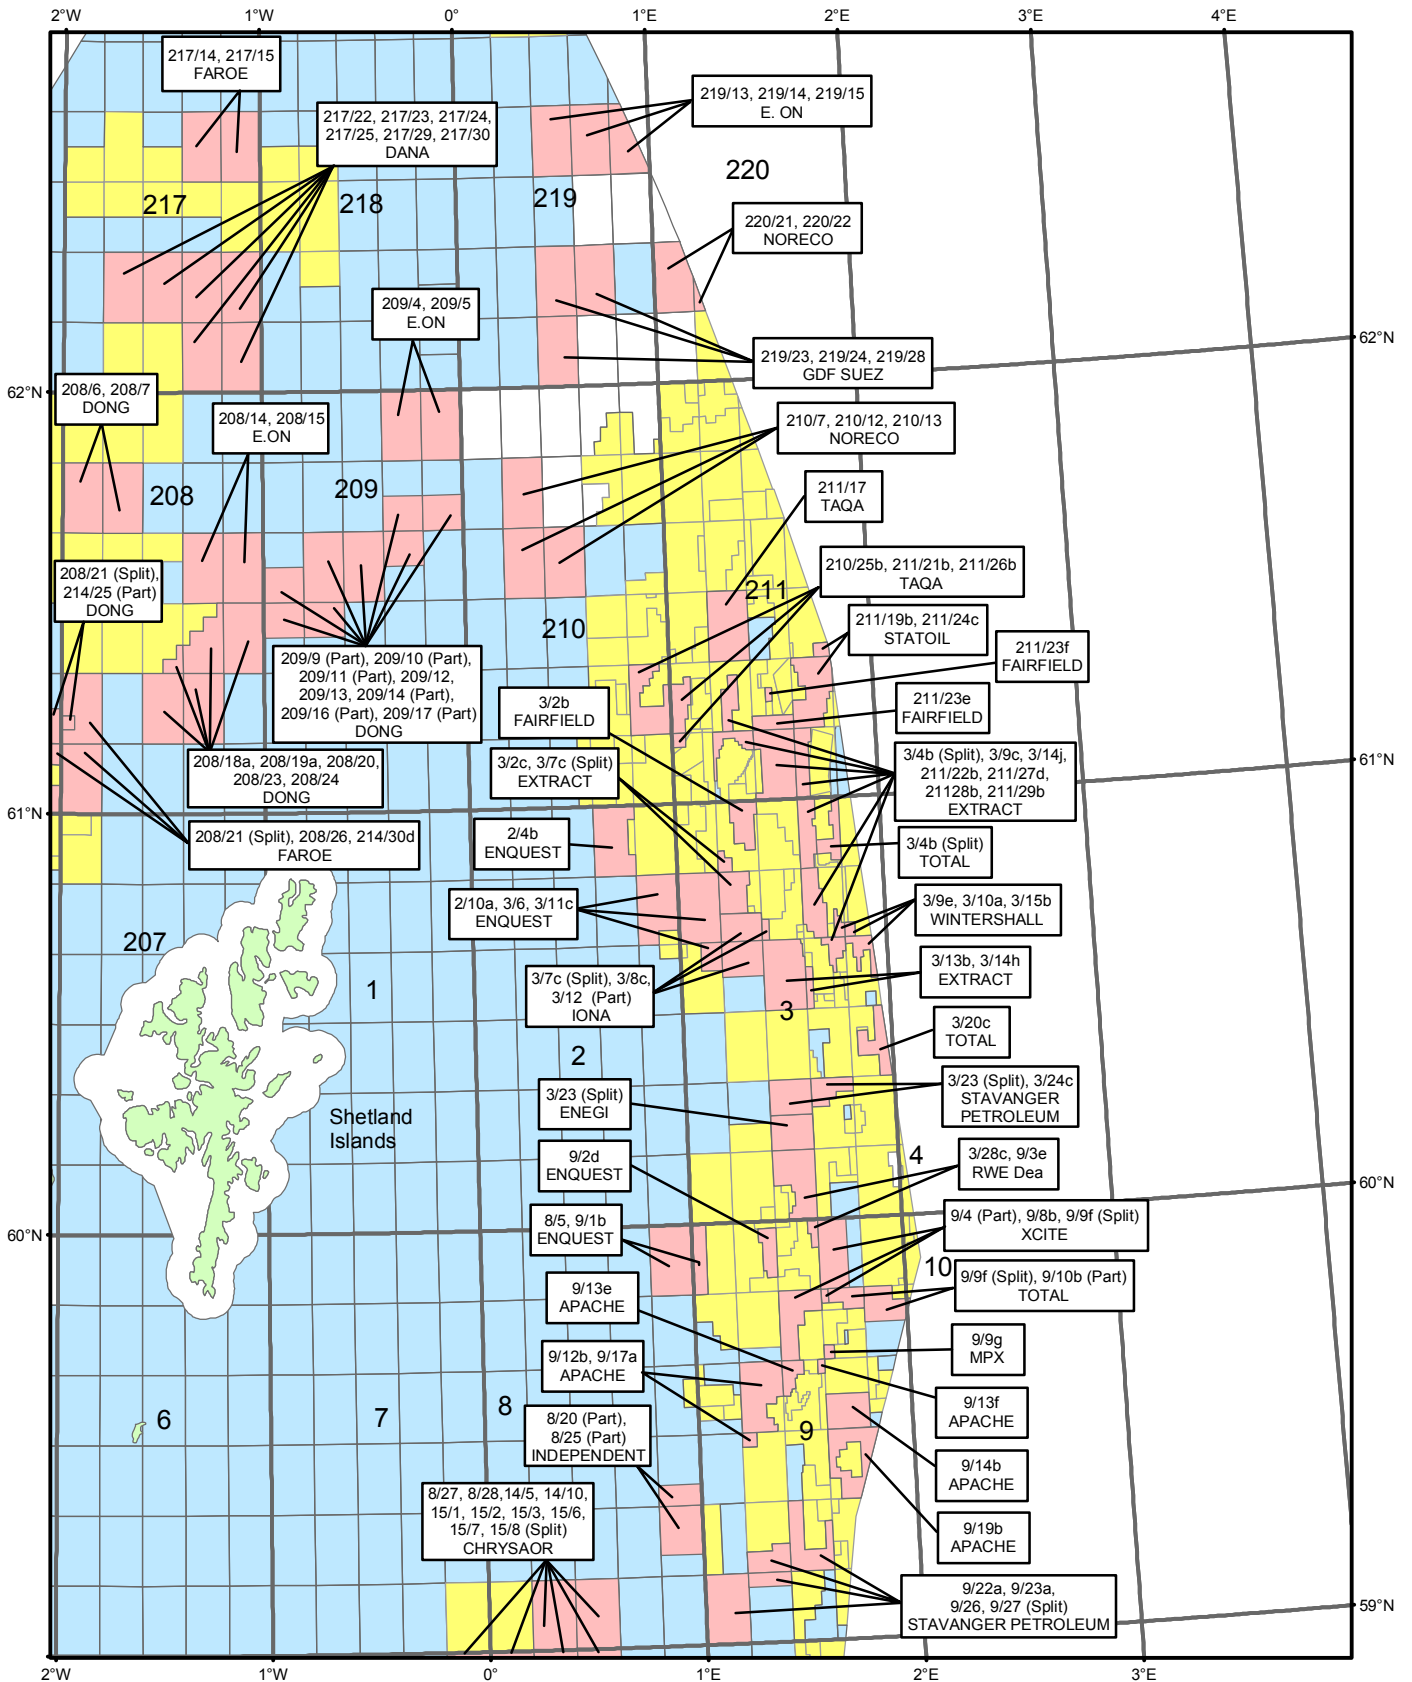

NOTE: See Offers of Awards by Block list for potential licences

UK Continental Shelf
27th Round of Offshore Licensing

MAP 2
North Sea
Northern Area

Scale 1:2,000,000

0 20 40 60 80Kms

Key

- Blocks potentially awarded
- Blocks on offer
- Blocks currently under licence

Quadrant & Blocks

| | | | | |
|----|----|----|----|----|
| 1 | 2 | 3 | 4 | 5 |
| 6 | 7 | 8 | 9 | 10 |
| 11 | 12 | 13 | 14 | 15 |
| 16 | 17 | 18 | 19 | 20 |
| 21 | 22 | 23 | 24 | 25 |
| 26 | 27 | 28 | 29 | 30 |