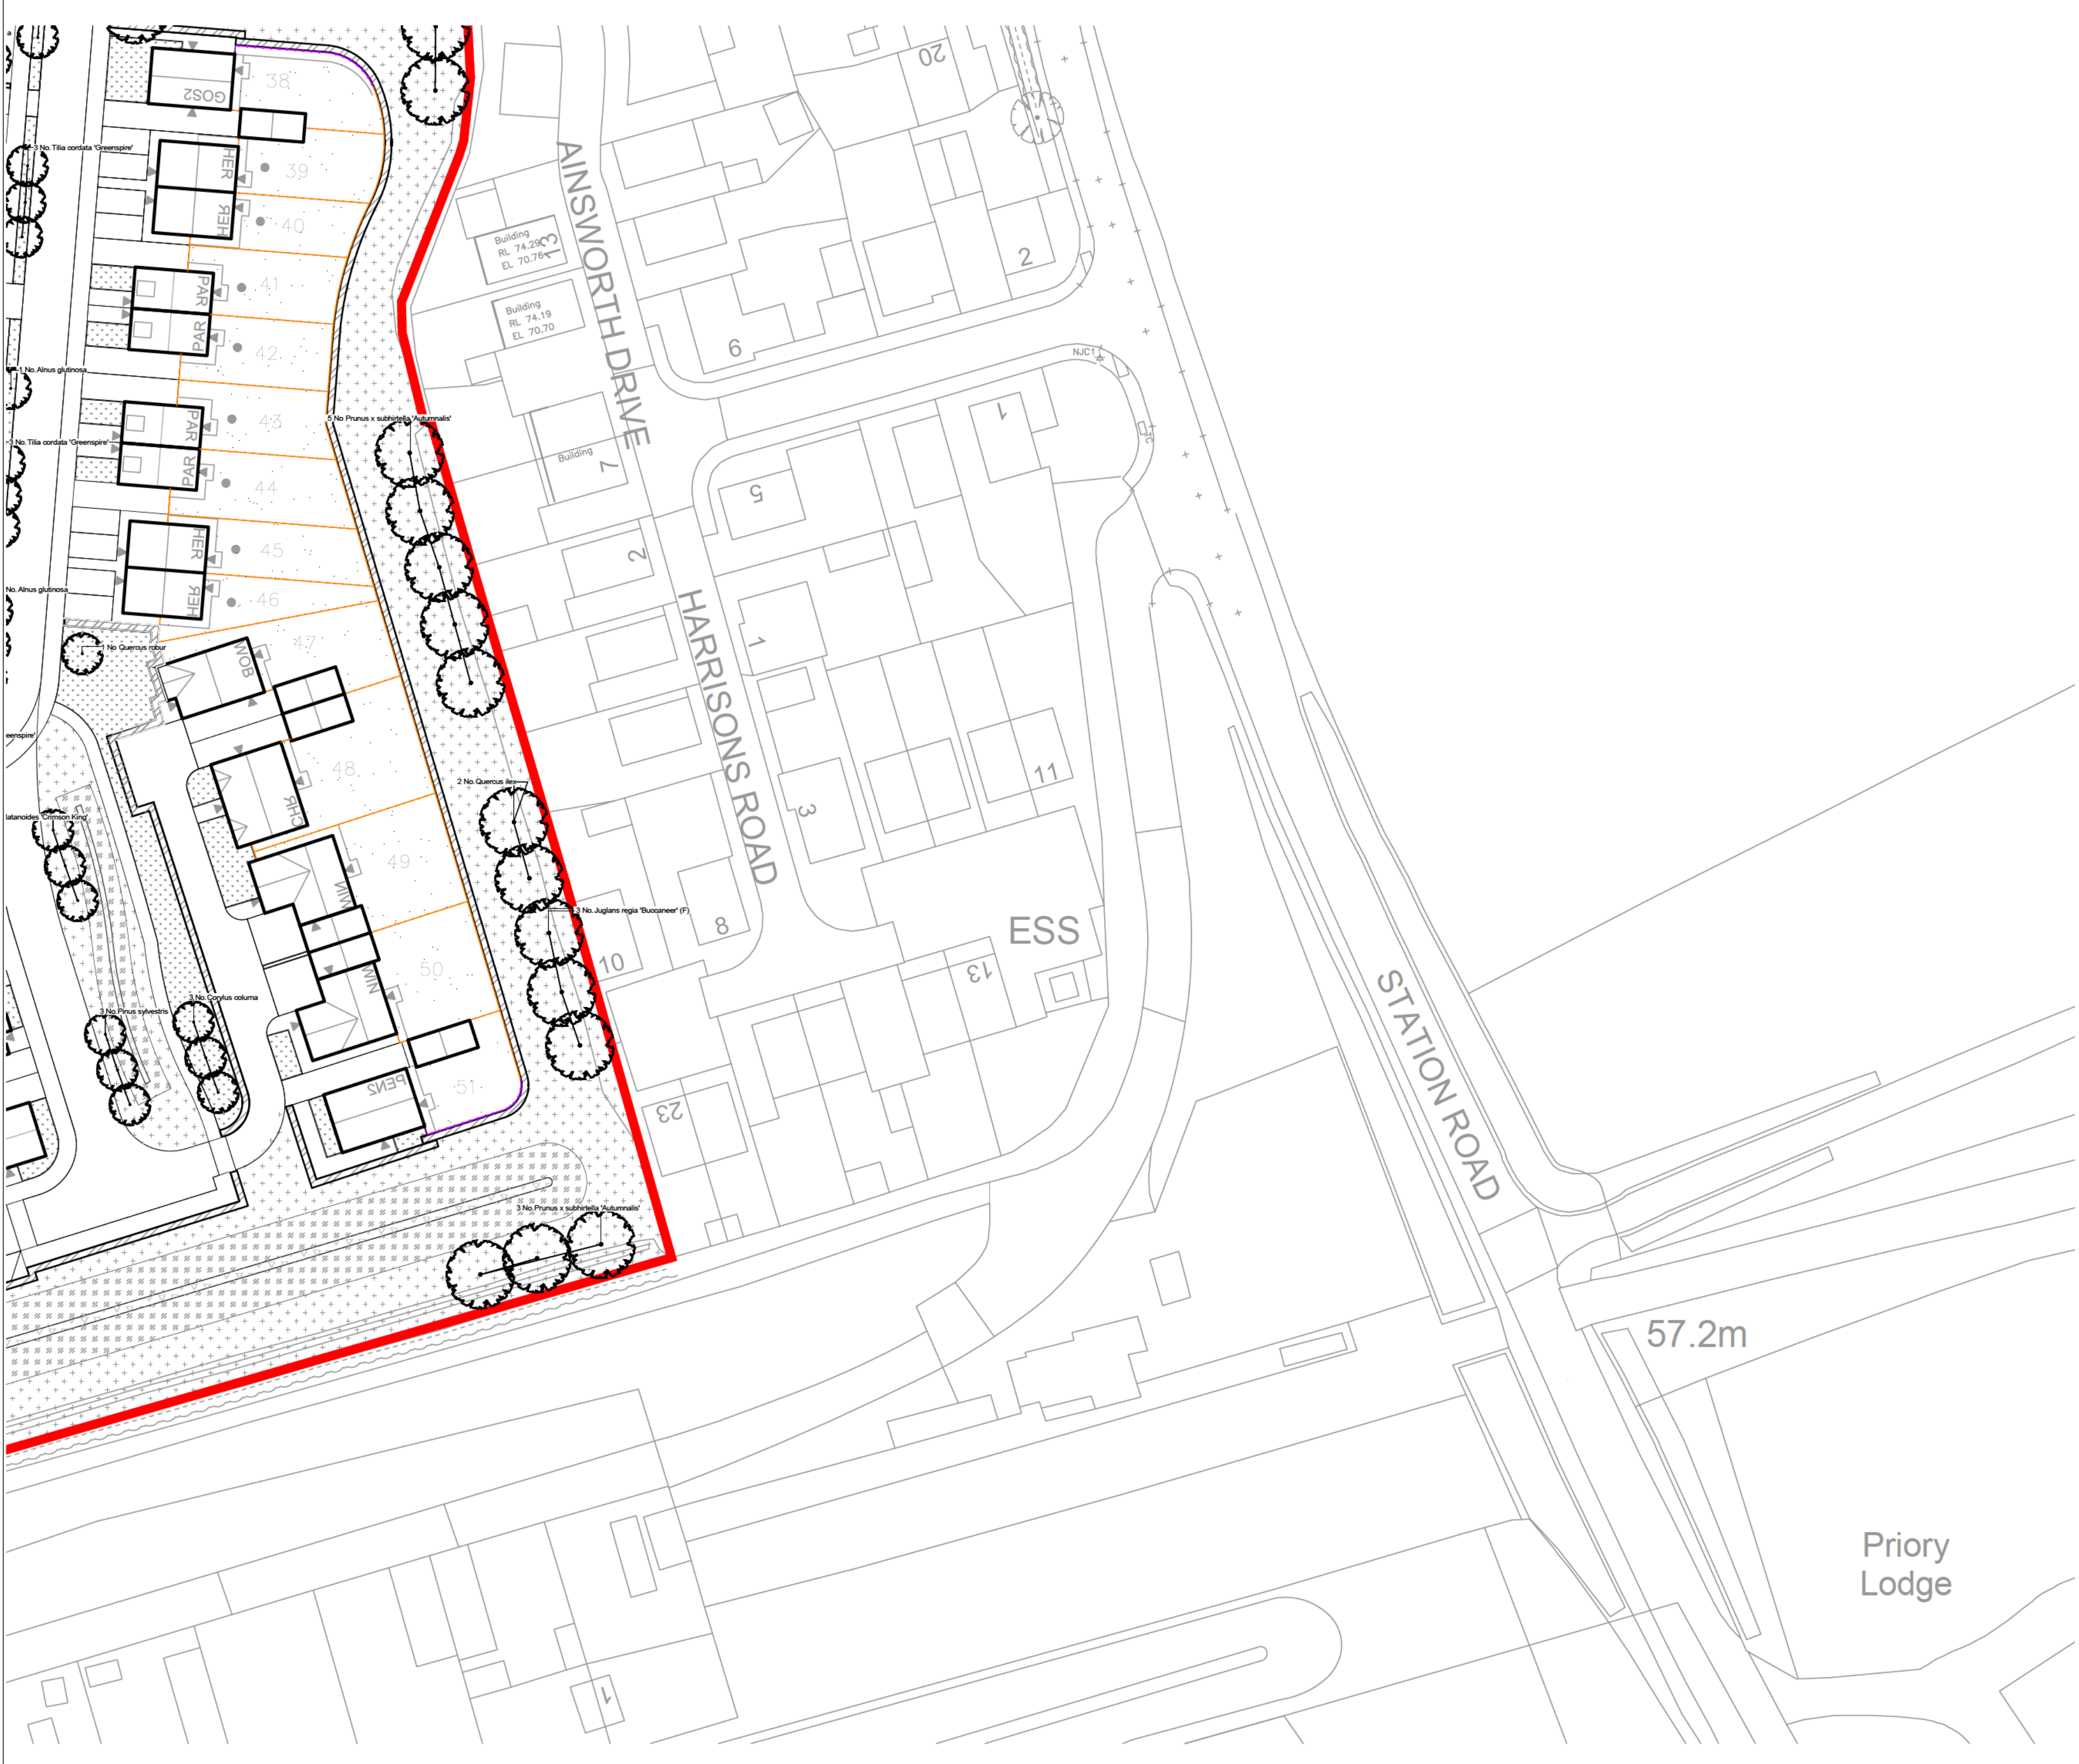

NOTE: TO BE READ IN CONJUNCTION WITH DRAWINGS 3261.MA.3000
PLANTING STRATEGY PLAN, SITEWIDE

57.2m

Priory Lodge

Rev	Date	By	Notes
Client DANDARA EASTERN LTD			
Project MOORS FIELD UTTLESFORD			
Title PLANTING PLAN SHEET 7 OF 7			
Status FOR PLANNING			
Drawing No. 3261.MA.3007		Scale 1:500@A2	
Drawn TR		Date JULY 2023	
		Checked AW	