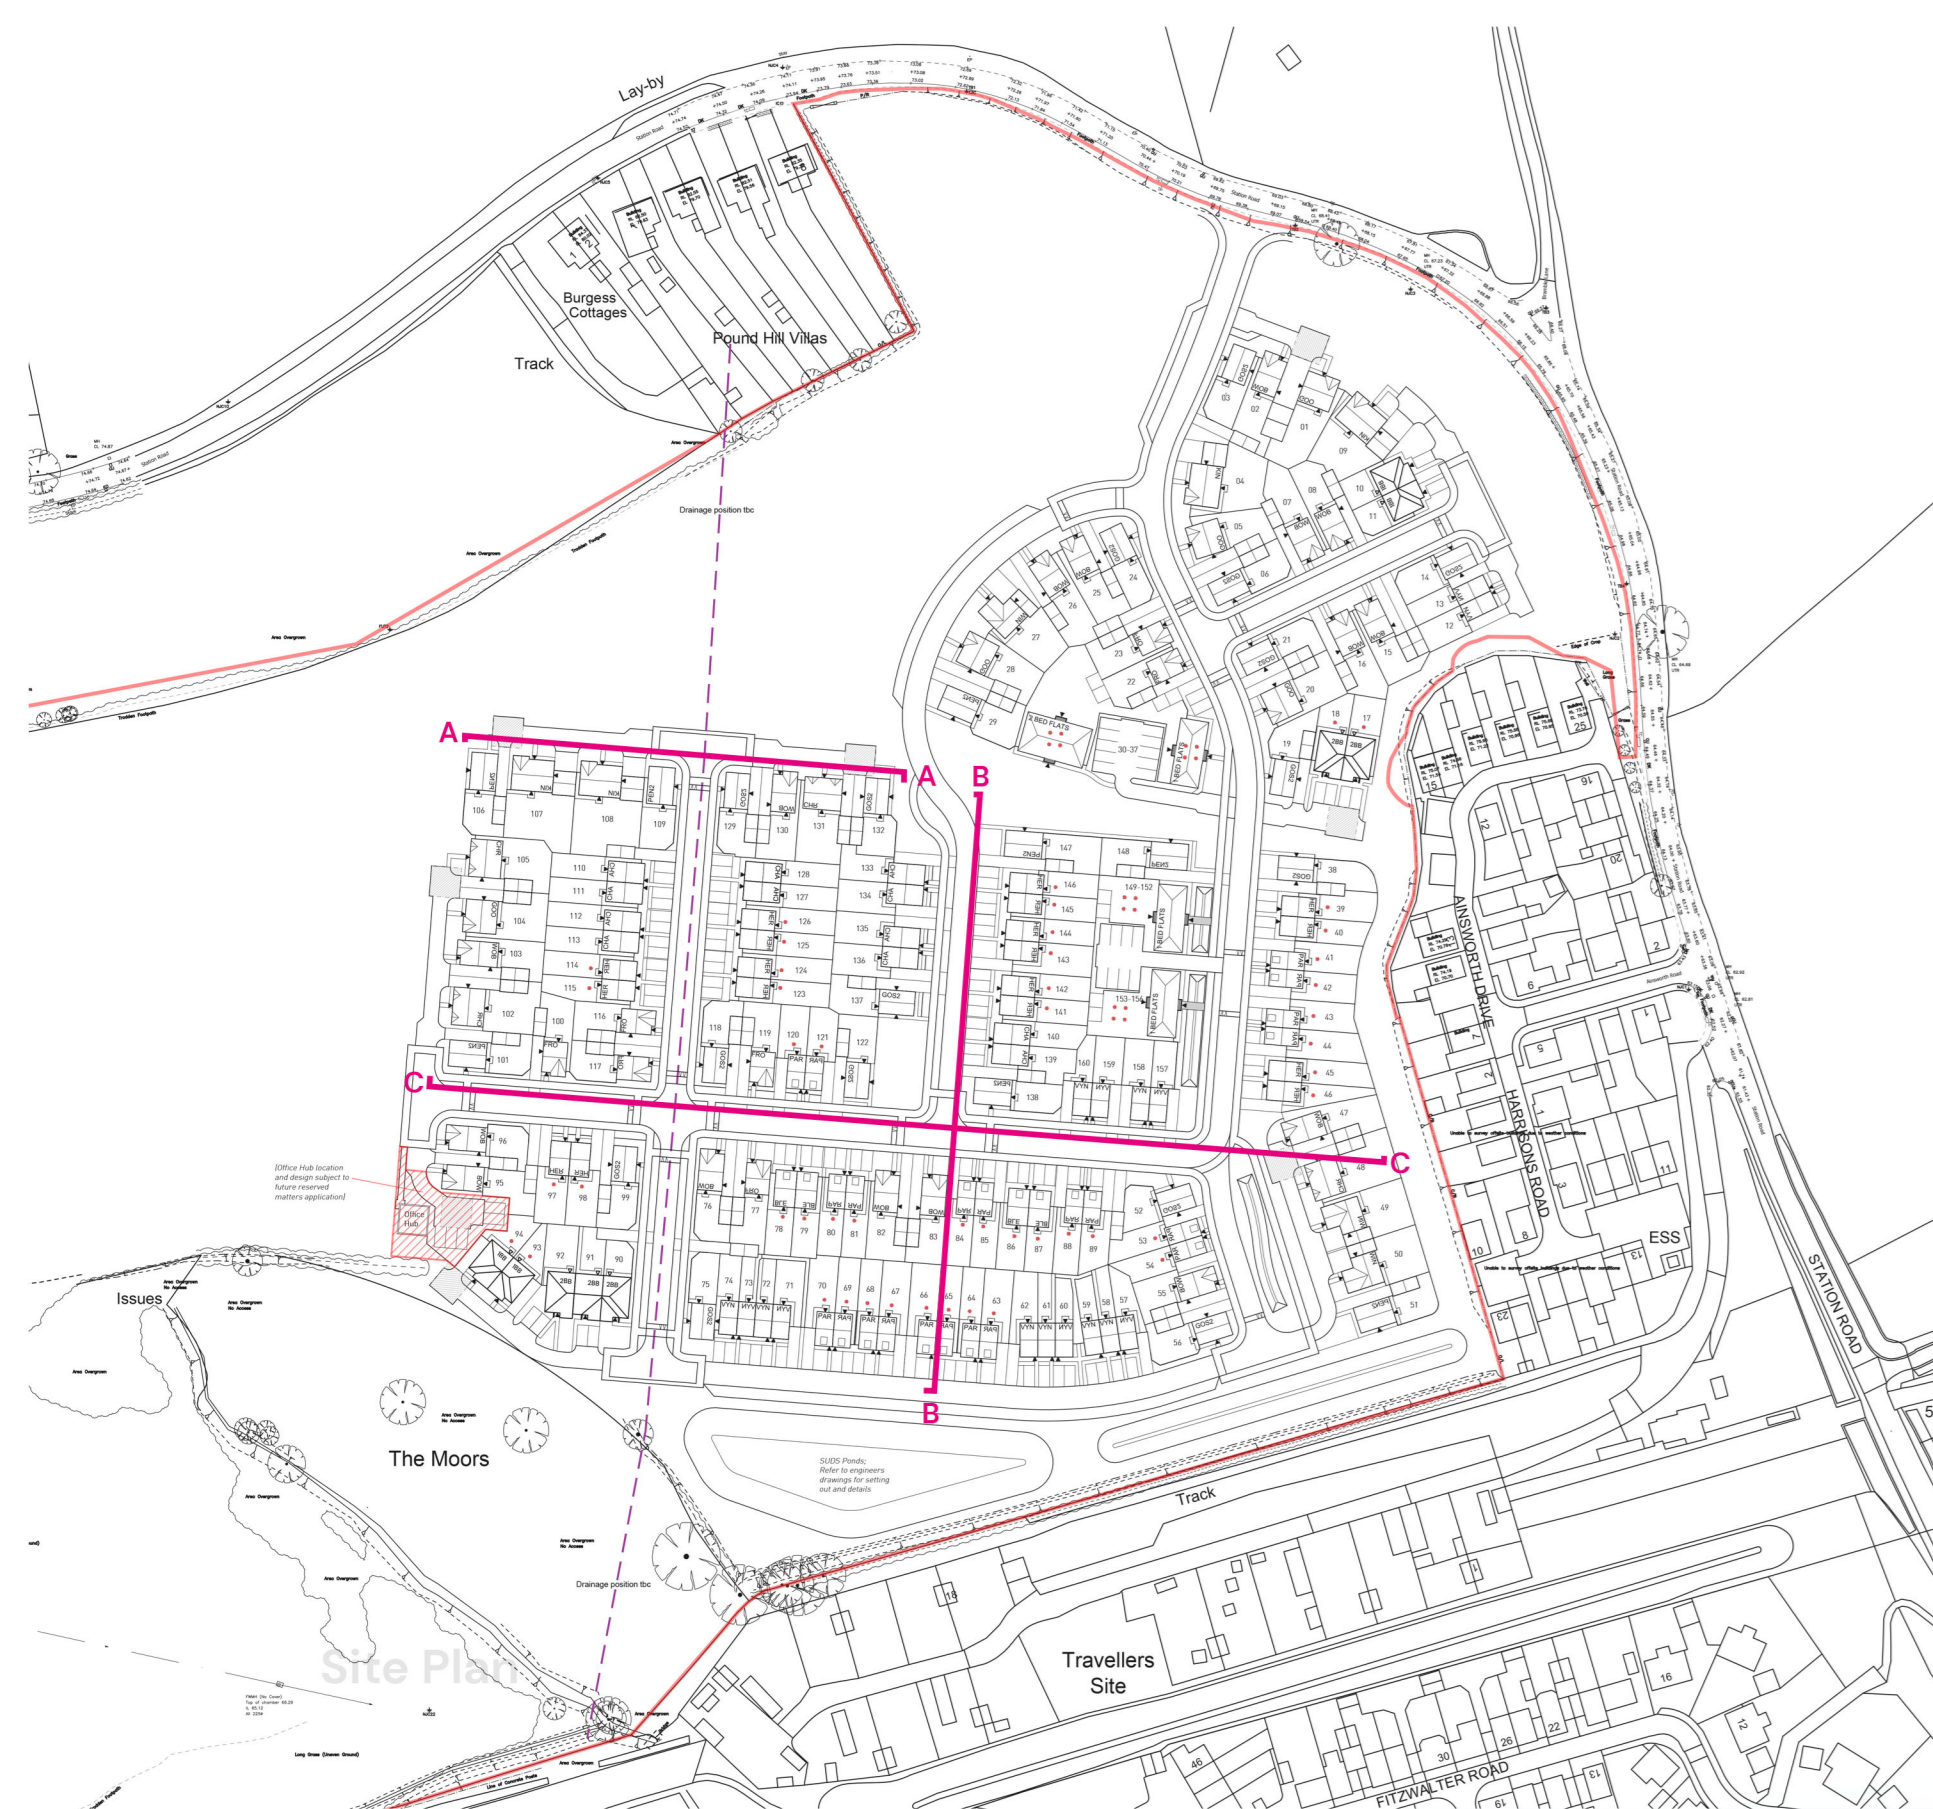

1:1000 0 20m 40m

Street Scene A

Street Scene B

Street Scene C

© Pegasus Planning Group Limited. © Crown copyright and database rights OS 100042093. Frommap. Licence number 1000202449. FrommapSite Licence number 0100031673. Terms & Conditions @ pegasusgroup.co.uk

REV	DATE	DESCRIPTION	REVISED BY	APPROVED BY

Moors Field, Little Dunmow – Street Scenes