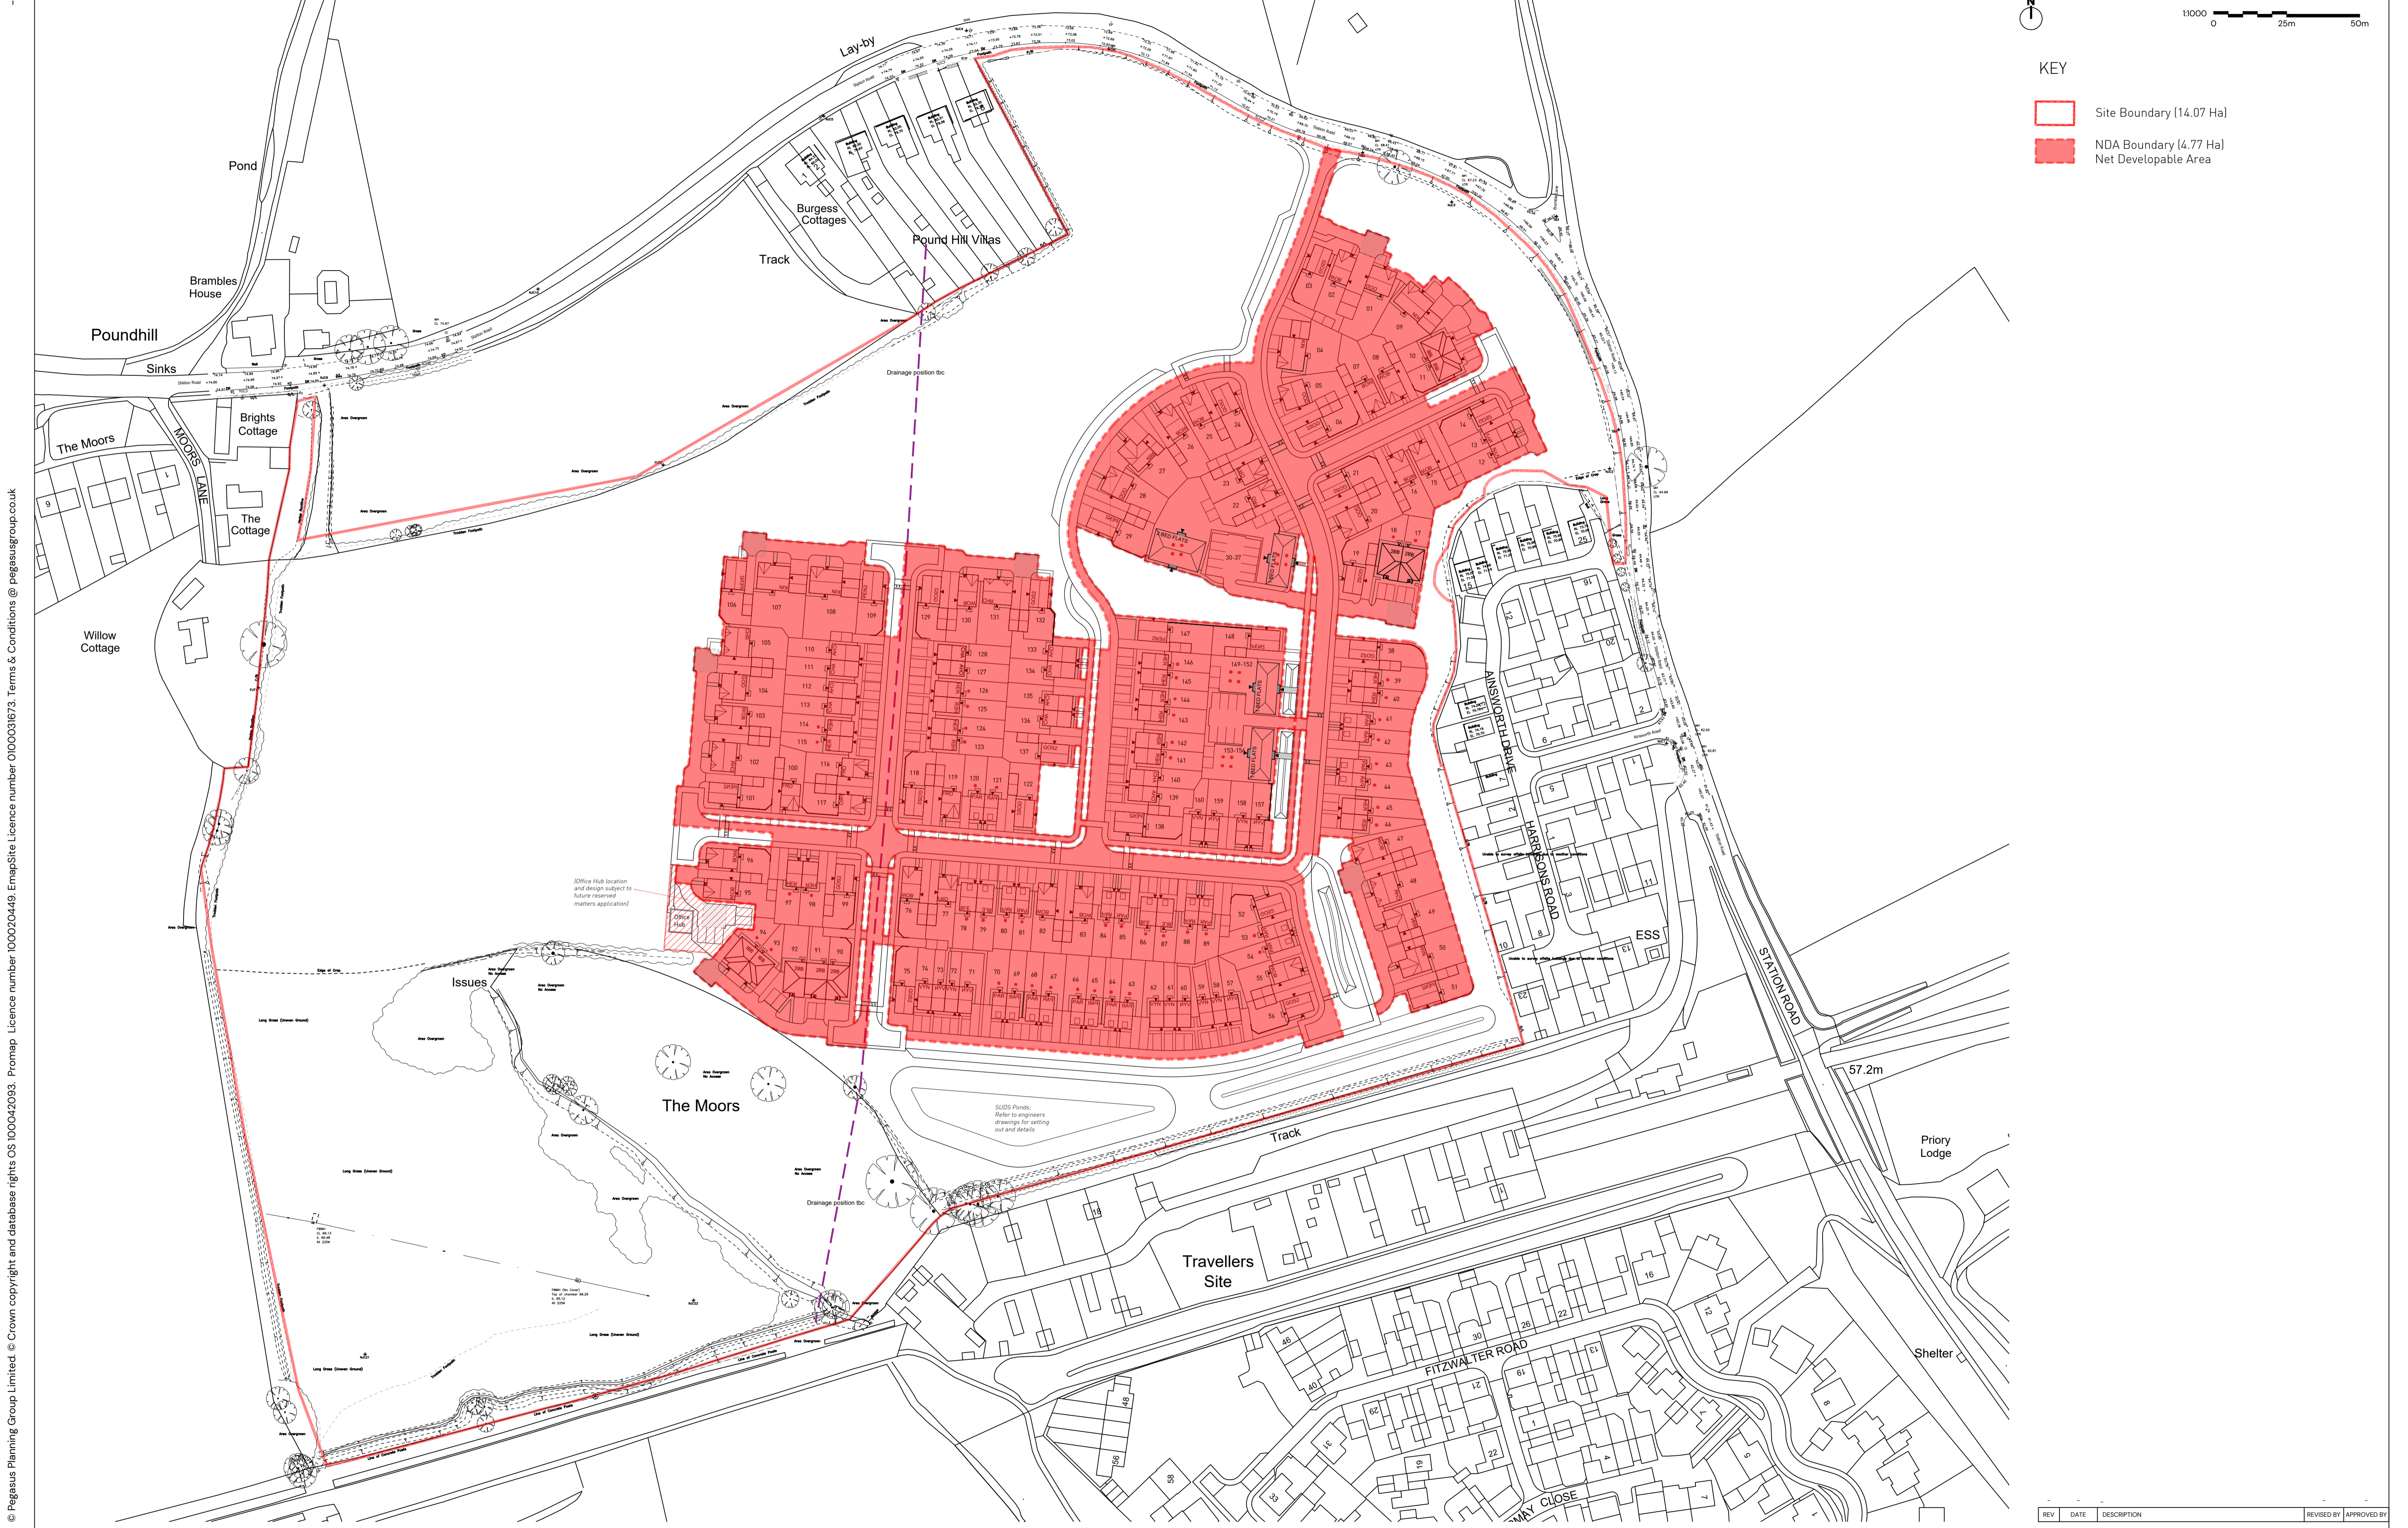

**KEY**

- Site Boundary (14.07 Ha)
- NDA Boundary (4.77 Ha)  
Net Developable Area

© Pegasus Planning Group Limited. © Crown copyright and database rights OS 100042093. Promap. Licence number 100020449. EmapSite Licence number 01000031673. Terms & Conditions @ pegasusgroup.co.uk

# Moors Field, Little Dunmow - Net Developable Area (NDA) Layout