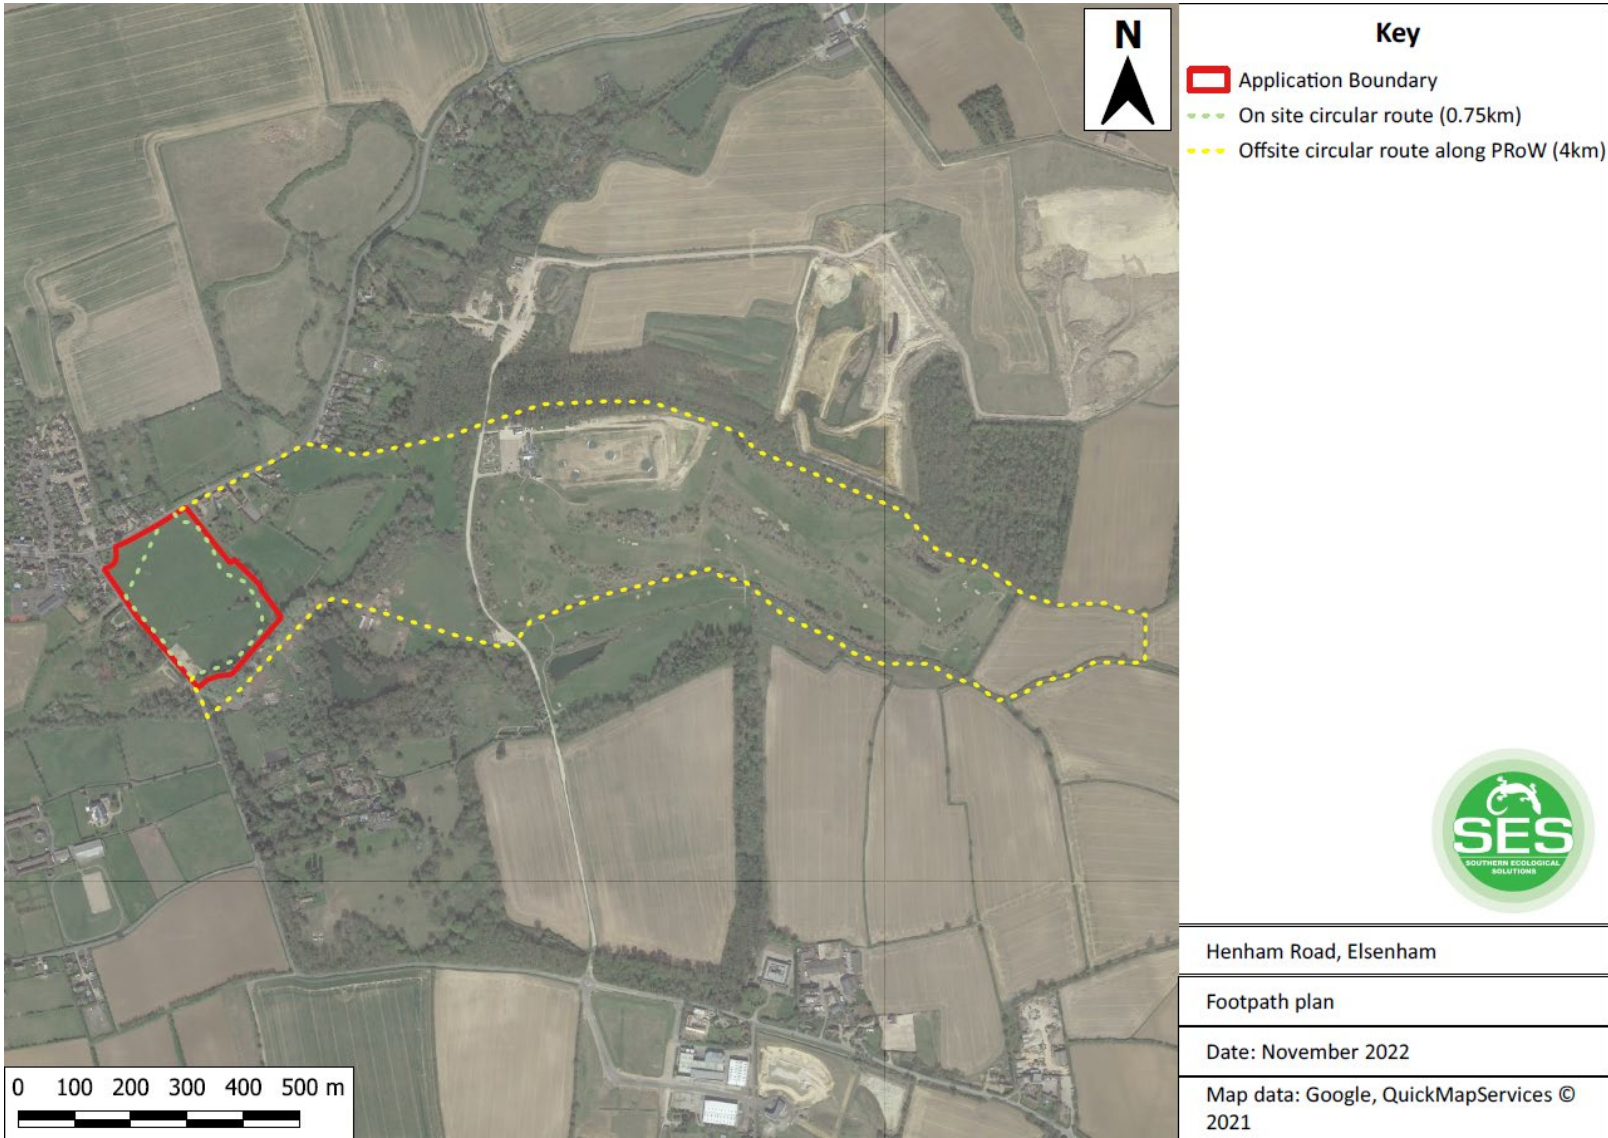

# Appendix 2 – Indicative Circular Walking Routes & Other Features

**Key**

- Onsite circular route (0.75km)
- ▲ Recreation signage (indicative)
- Dog waste bin (indicative)

Henham Road, Elsenham

Onsite open space features

Date: November 2022

Map data: Google, QuickMapServices © 2022