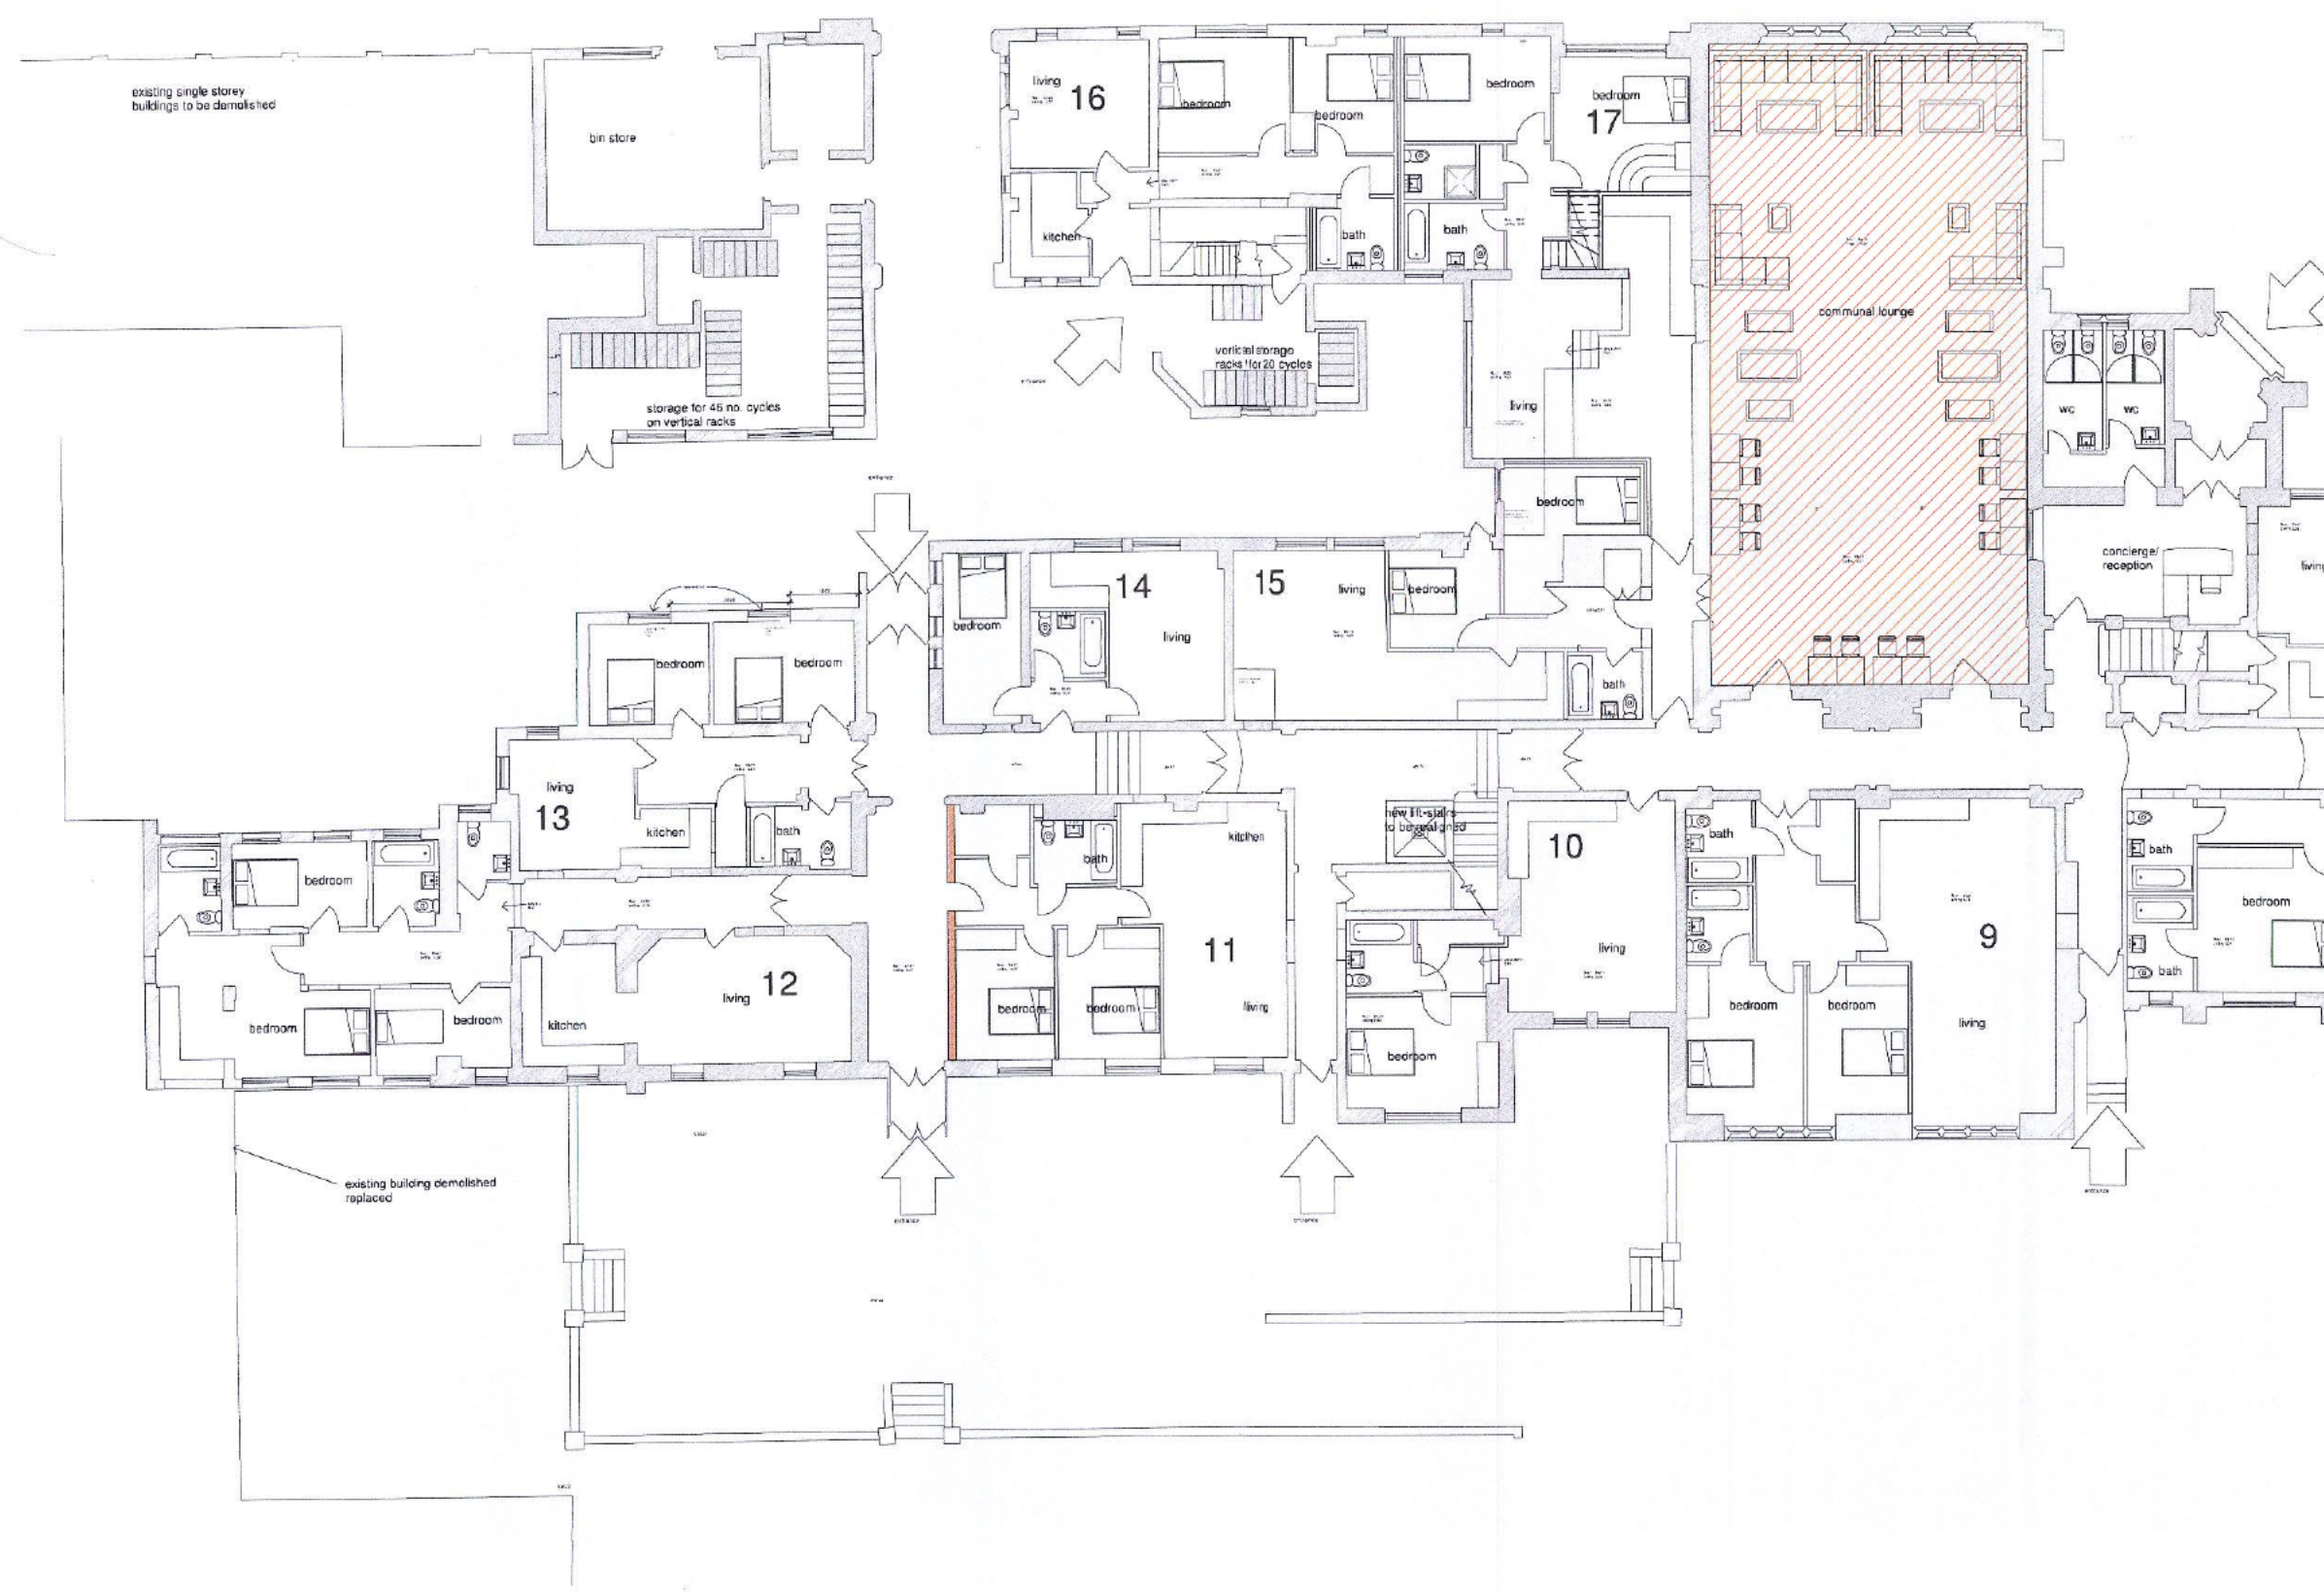

Chase New Homes
 Jasmine House
 8 Parkway
 Welwyn Garden City
 AL8 5HG
 Tel: 01707 660 660

The Excitement is Building

NOTES

Ground floor plansowing location of communal lounge
 1 : 100

NO.	REVISIONS	DATE
DRAWN BY	DATE	
SCALE (0:1)	PROJECT NUMBER	
DRAWN BY	APPROVED	
TITLE Location of communal lounge		
PROJECT Walden School, Salton Walden		
DRAWING NUMBER 21 0037-402		