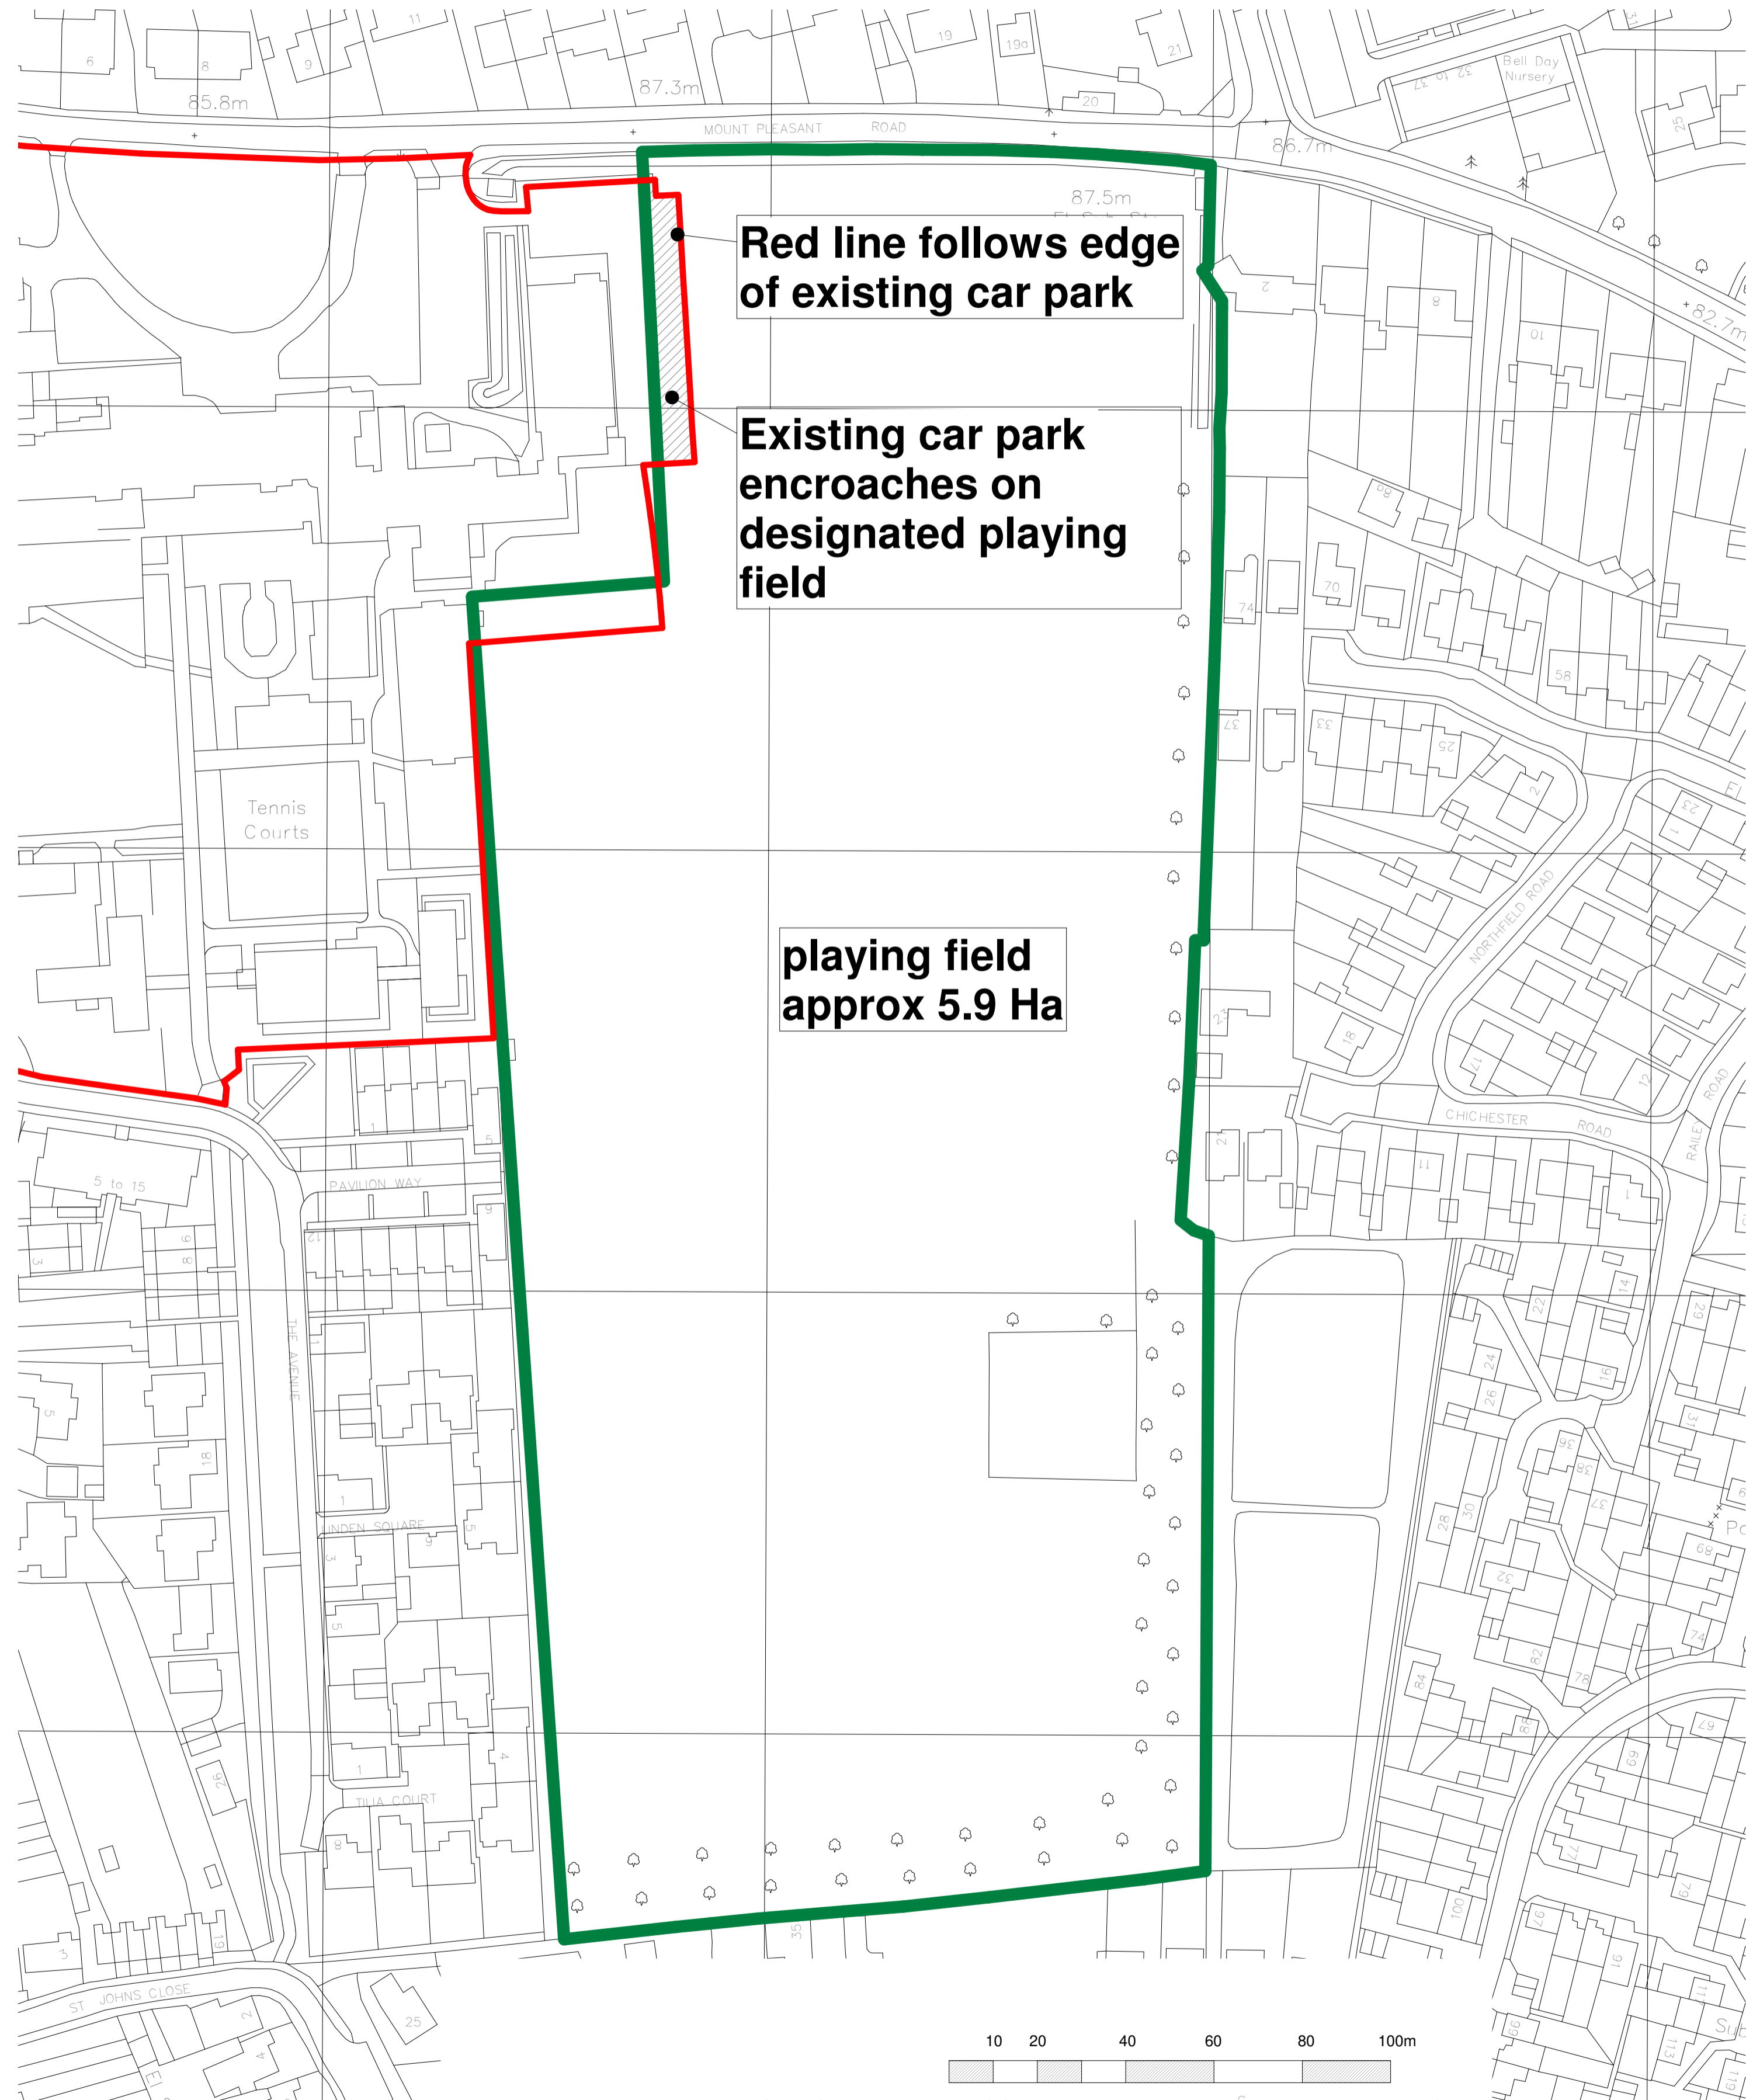

Playing field plan 1:1000

Chase New Homes
Jasmine House
8 Parkway
Welwyn Garden City
AL8 6HG

Tel: 01707 660 660

The Excitement is Building

NOTES

REV	AMENDMENTS	DATE
DRAWN BY		DATE
Author		08/31/22
SCALE (@ A1)		PROJECT NUMBER
1:1000		Project Number
CHECKED BY		APPROVED
Checker		
TITLE		
Plan showing extent of Playing Field		
PROJECT		
Walden School, Saffron Walden		
DRAWING NUMBER		
21 0037-1002 A		