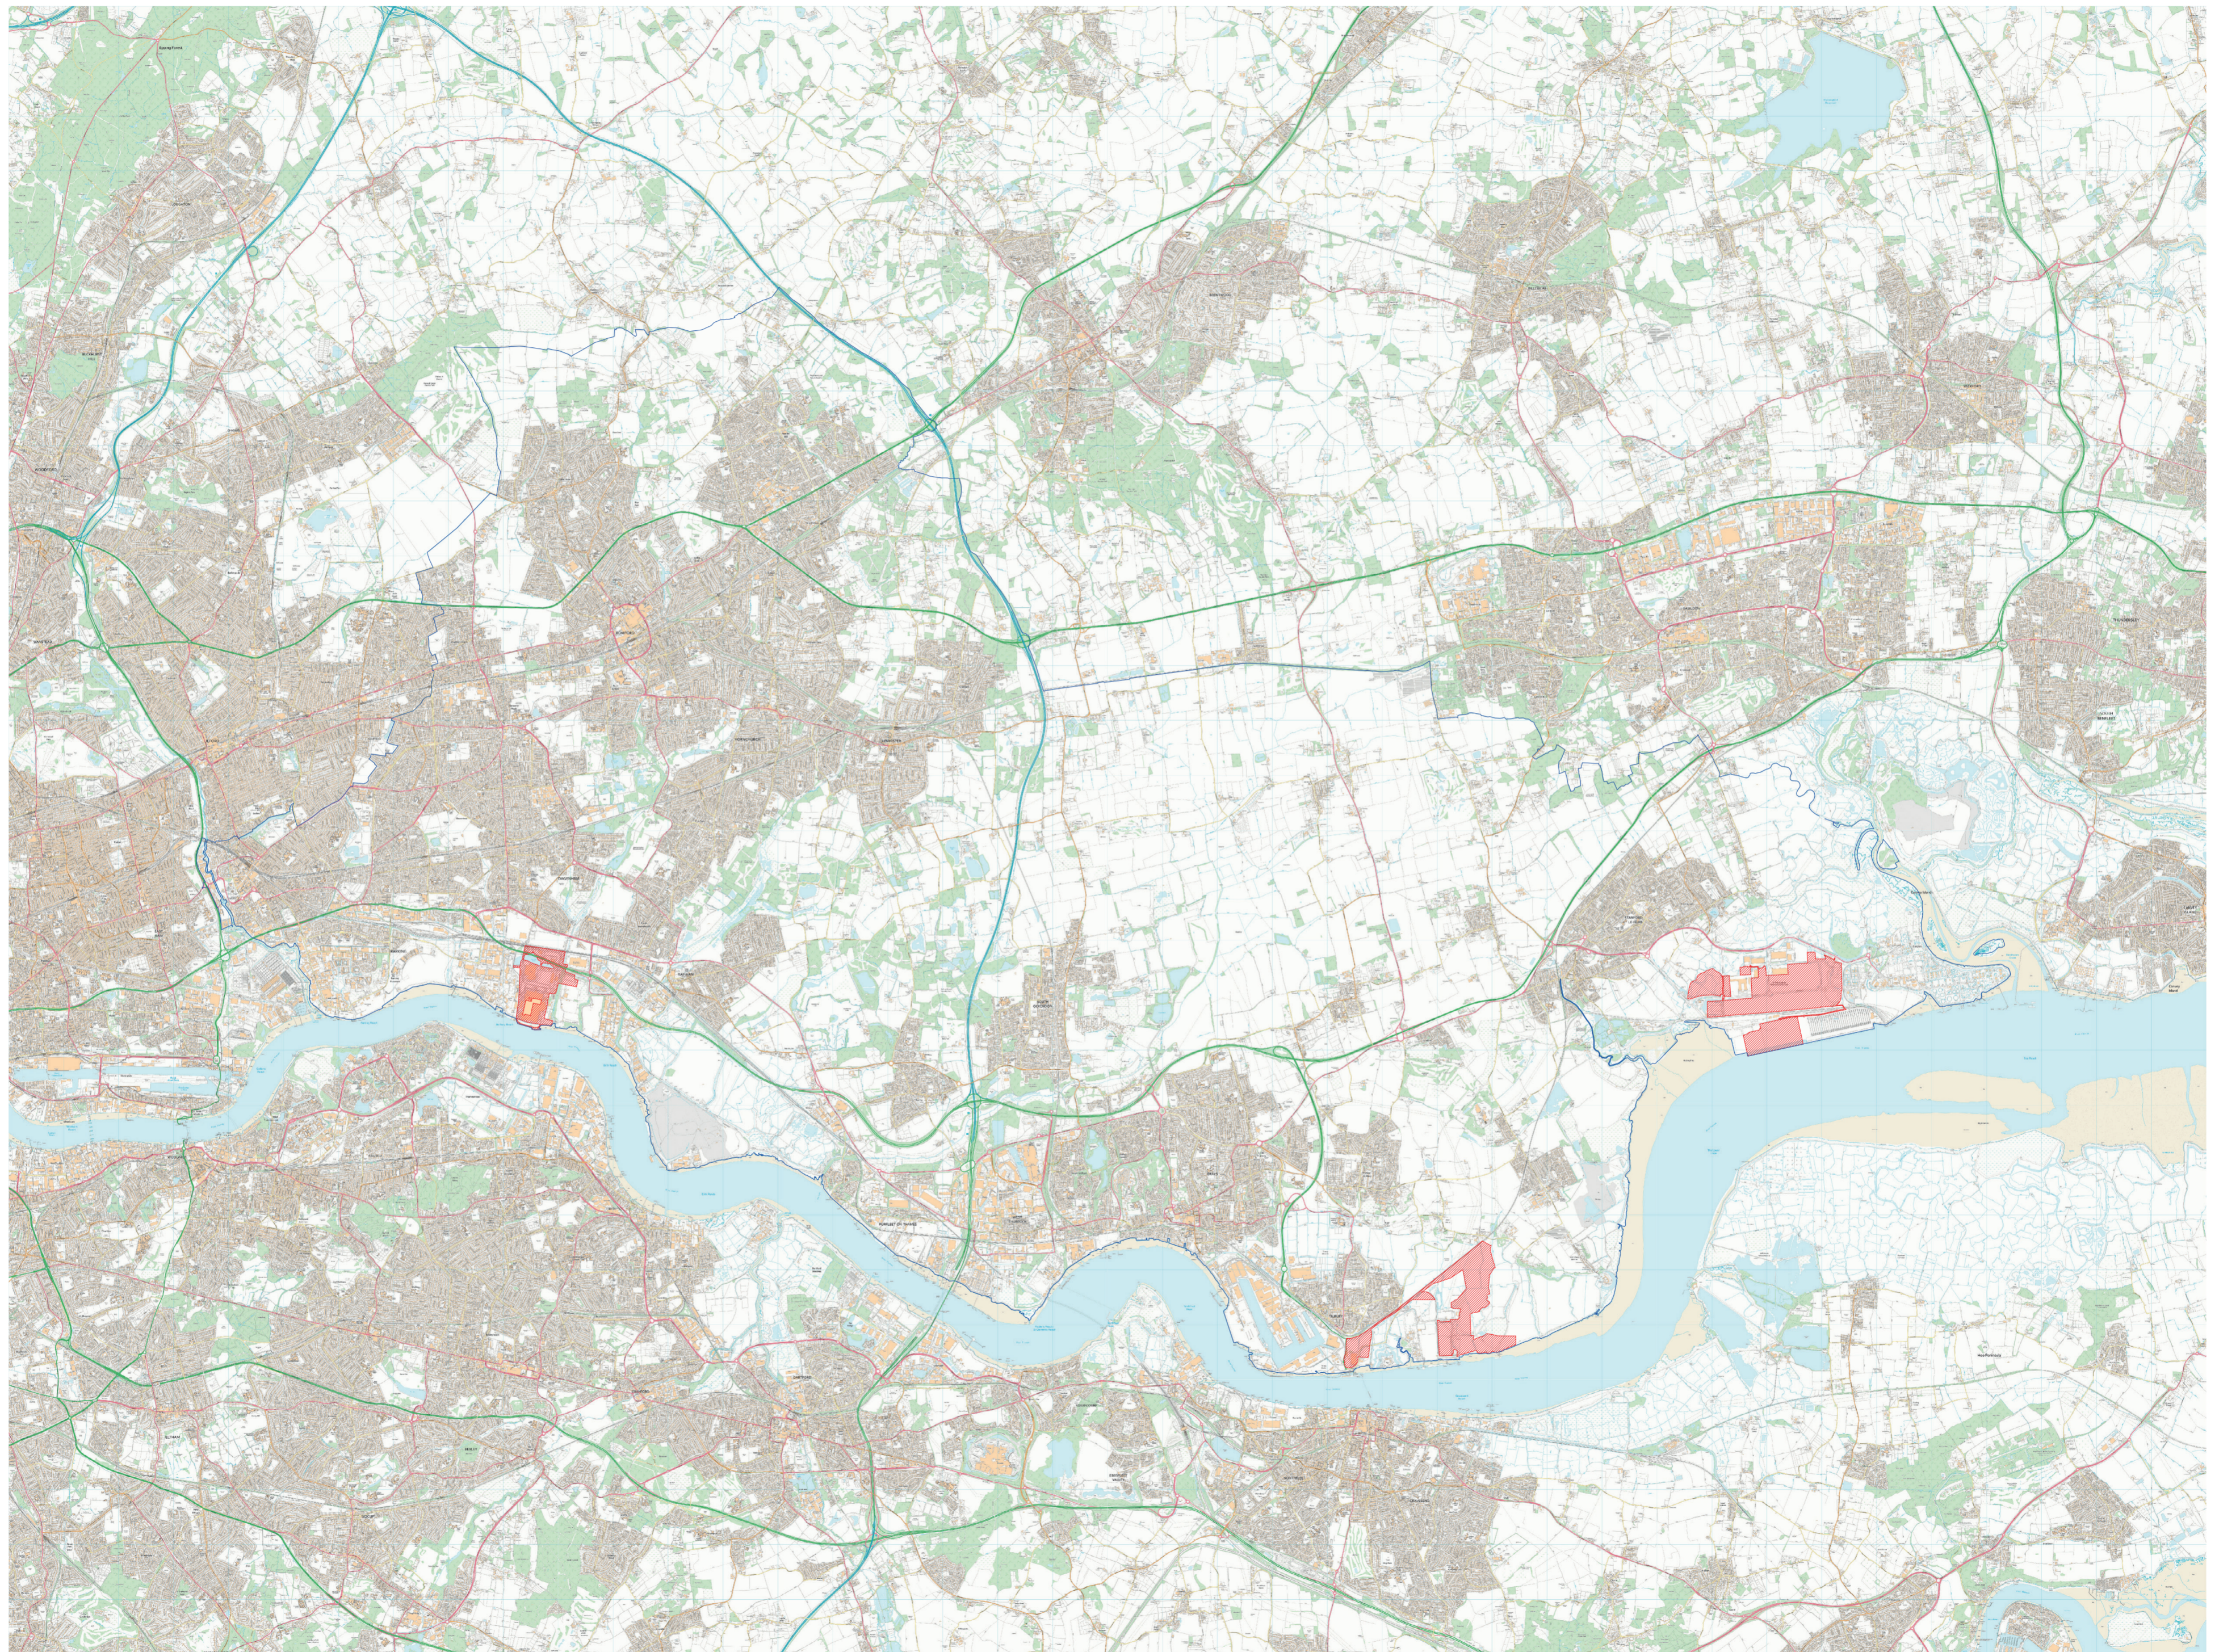

THAMES FREEPORT - ALL TAX SITES AND FREEPORT BOUNDARY

Produced by:
Thames Valley University Limited
0181 259 3100
www.thamesvalley.ac.uk
© 2017 Thames Valley University Limited
0181 259 3100

Approved for use by the 2017 Ordnance Survey 1:50,000 map
data supplied to the Ordnance Survey by the
2017 Ordnance Survey Licence number 100018500

Key:
Freeport Boundary
Tax Site Boundary

Scale: 1:50,000
North Arrow

Thames Freeport - All Tax Sites and Freeport Boundary